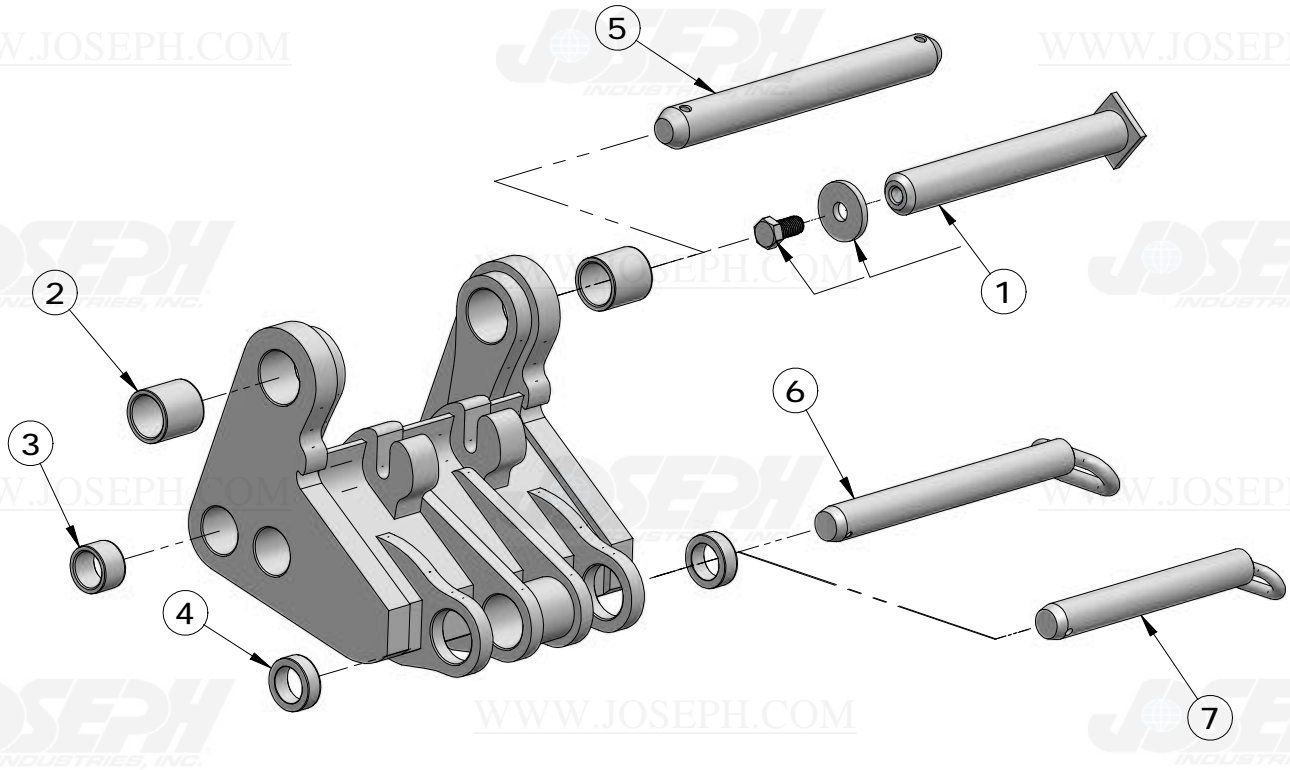

BACKHOE BUCKET COUPLER

ITEM NUMBER	PART NUMBER	DESCRIPTION	QUANTITY	410D	510D	REMARKS
1	AT143533	PIN ASSY	1	X	X	SERIAL NO. - 783627 & 804487 -
2	T113755	BUSHING	2	X	X	
3	T113756	BUSHING	4	X	X	
4	T142072	BUSHING	2	X	X	(1.542" X 2.243" X 3/4")
5	T140880	PIN	1	X	X	SERIAL NO. 783628 - 796855
	T125926	PIN	1	X	X	SERIAL NO. 796855 - 804486
6	AT179130	PIN	1	X	X	(13.88 INCHES LONG) (SUB FOR AT141690)
7	AT141689	PIN	1	X	X	(11.38 INCHES LONG)