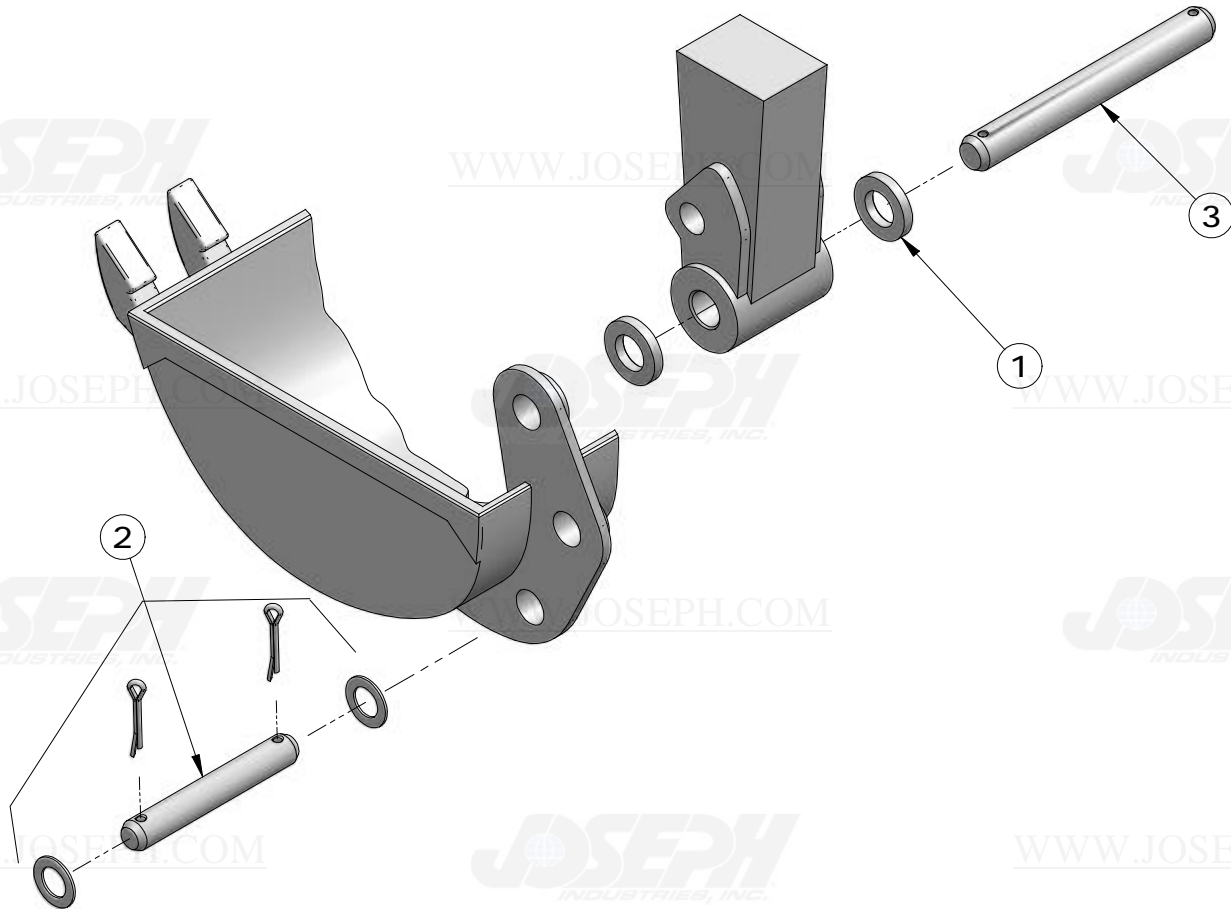

BUCKET PINS 210C, 300D, 310C & D, 315D, 410C & D, 510C & D, 610C

ITEM NUMBER	PART NUMBER	DESCRIPTION	QUANTITY	REMARKS
1	R36158	BUSHING	2	
2	AU13558	PIN ASSY	1	
3	T106493	PIN	1