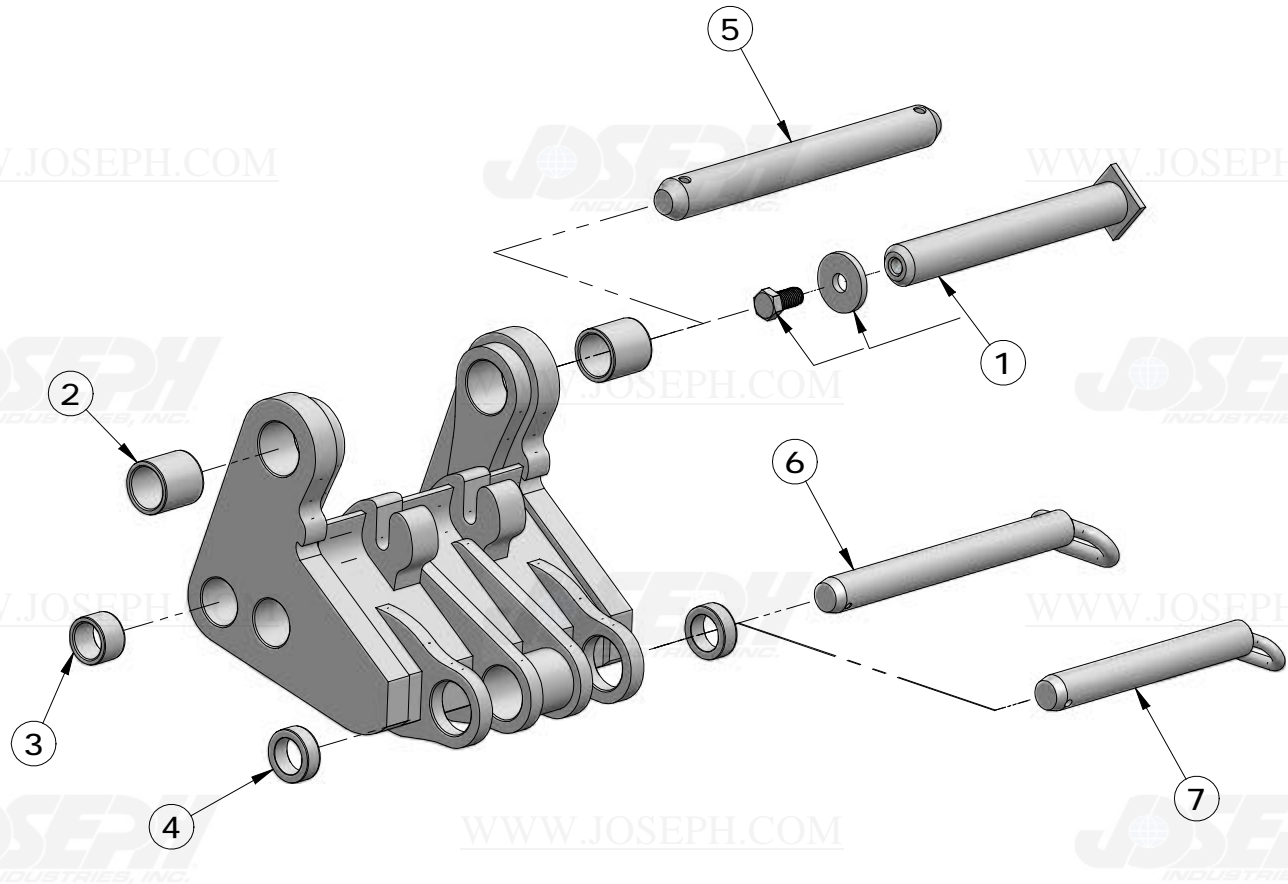

Copyright 2008, Joseph Industries, Inc.

BUCKET COUPLER

ITEM NUMBER	PART NUMBER	DESCRIPTION	QUANTITY	210C	REMARKS
1	AT143533	PIN ASSY	1	X	
2	T113755	BUSHING	2	X	
3	T113756	BUSHING	4	X	
4	T142072	BUSHING	2	X	
5	T140880	PIN	1	X	SERIAL NO. 783619 - 788307 USE W/ (2) SNAP RINGS
	T125926	PIN	1	X	SERIAL NO. 788308 - USE W/ (2) COTTER PINS (SUB FOR AT143533)
6	AT179130	PIN ASSY	1	X	(13.88 INCHES LONG) (SUB FOR AT141690)
7	AT141689	PIN ASSY	1	X	(11.38 INCHES LONG)