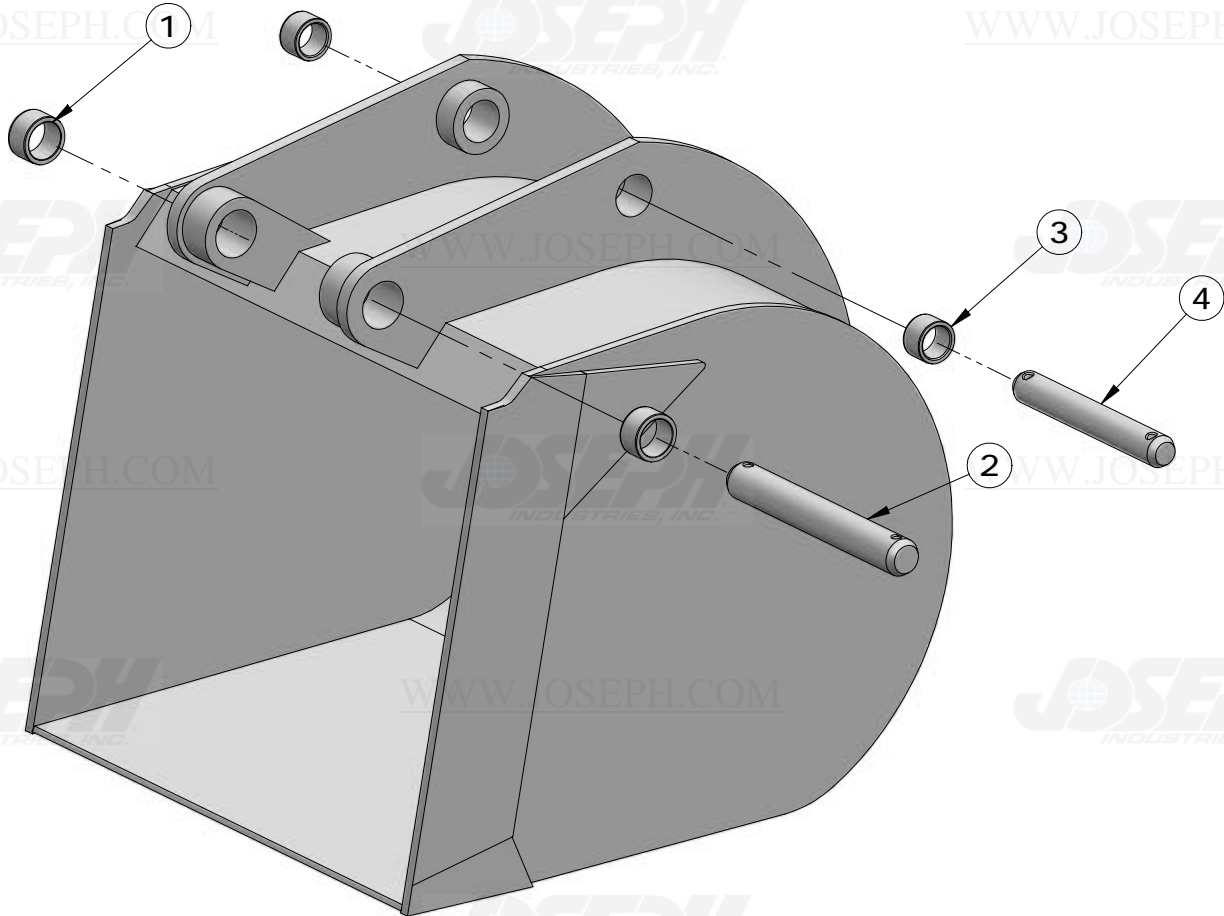

JOHN DEERE PINS AND BUSHINGS

12" STANDARD & HEAVY DUTY BUCKET 2.5 cu. ft.

ITEM NUMBER	PART NUMBER	DESCRIPTION	QUANTITY	410D	510D	REMARKS
1	T140669	BUSHING	2	X	X	
2	AU13551	PIN	1	X	X	SERIAL NO. - 783627
	T140907	PIN	1	X	X	SERIAL NO. 783628 - 815397
	AU13551	PIN	1	X	X	SERIAL NO. 815398 -
3	T113756	BUSHING	4	X	X	
4	T140908	PIN	1	X	X	SERIAL NO. 783628 - 815397
	T105710	PIN	1	X	X	SERIAL NO. 815398 -