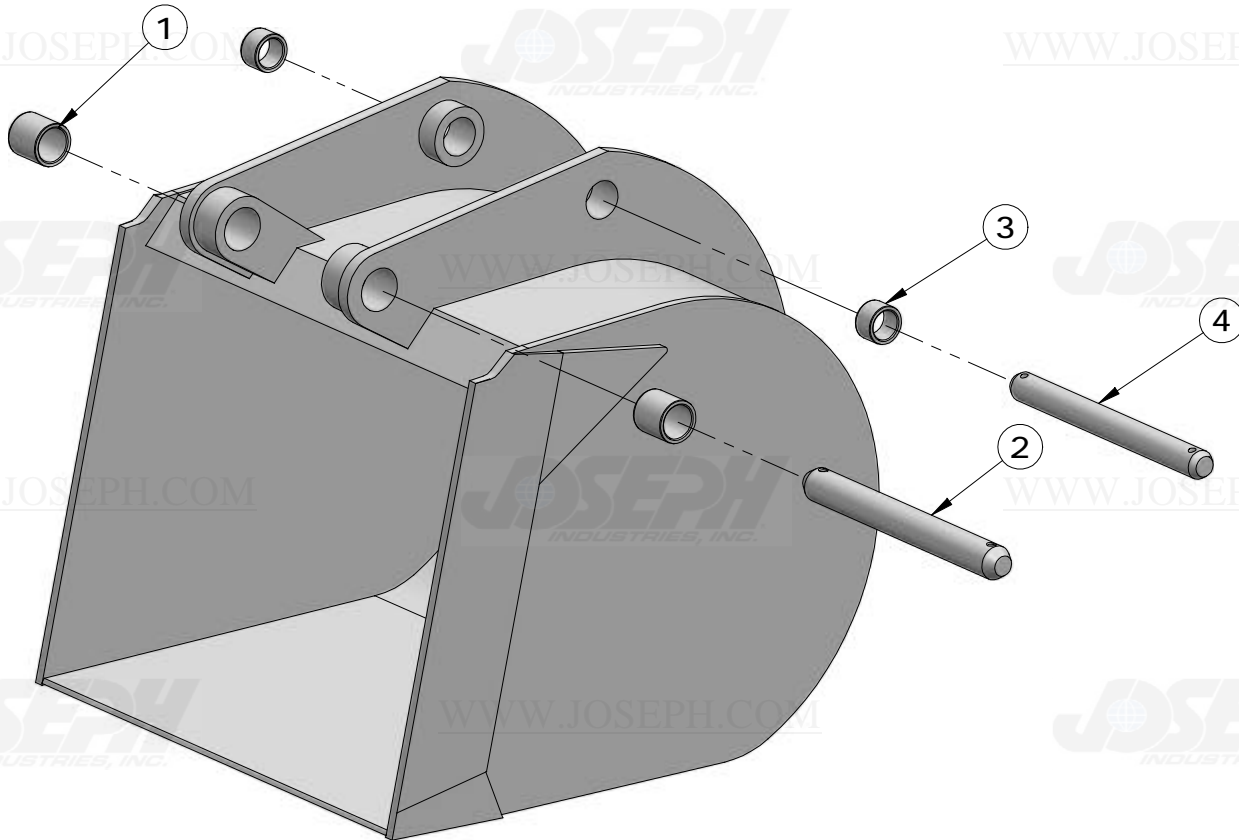

30" STANDARD & HEAVY DUTY BUCKET

ITEM NUMBER	PART NUMBER	DESCRIPTION	QUANTITY	410D	510D	REMARKS
1	T113755	BUSHING	2	X	X	
2	T125926	PIN	1	X	X	SERIAL NO. - 783628
	T140880	PIN	1	X	X	SERIAL NO. 783629 - 815397
	T125926	PIN	1	X	X	SERIAL NO. 815398 -
3	T113756	BUSHING	4	X	X	
4	T125931	PIN	1	X	X	SERIAL NO. - 783628
	T140881	PIN	1	X	X	SERIAL NO. 783629 - 815397
	T125931	PIN	1	X	X	SERIAL NO. 815398 -