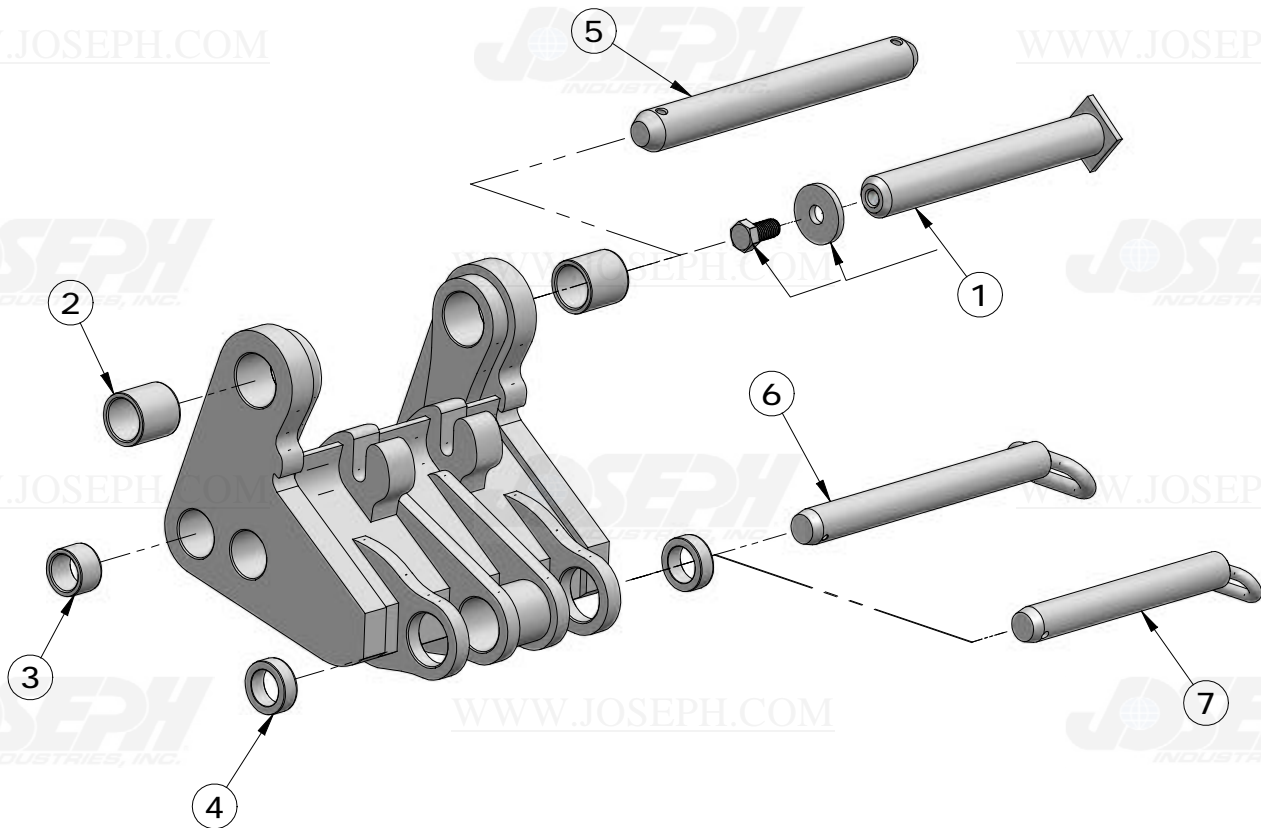

BACKHOE BUCKET COUPLER

ITEM NUMBER	PART NUMBER	DESCRIPTION	QUANTITY	310C	410C	510C	610C	REMARKS
1	AT143533	PIN ASSY	1	X	X	X	X	(SUB T140880)
2	T113755	BUSHING	2	X	X	X	X	
3	T113756	BUSHING	4	X	X	X	X	
4	T142072	BUSHING	2	X	X	X	X	
5	T140880	PIN	1	X	X	X	X	USE W/ (2) SNAP RINGS (SUB T125926)
	T125926	PIN	1	X	X	X	X	USE W/ (2) COTTER PINS
6	AT179130	PIN ASSY	1	X	X	X	X	(13.88 INCHES LONG) (SUB FOR AT141690)
7	AT141689	PIN ASSY	1	X	X	X	X	(11.38 INCHES LONG)