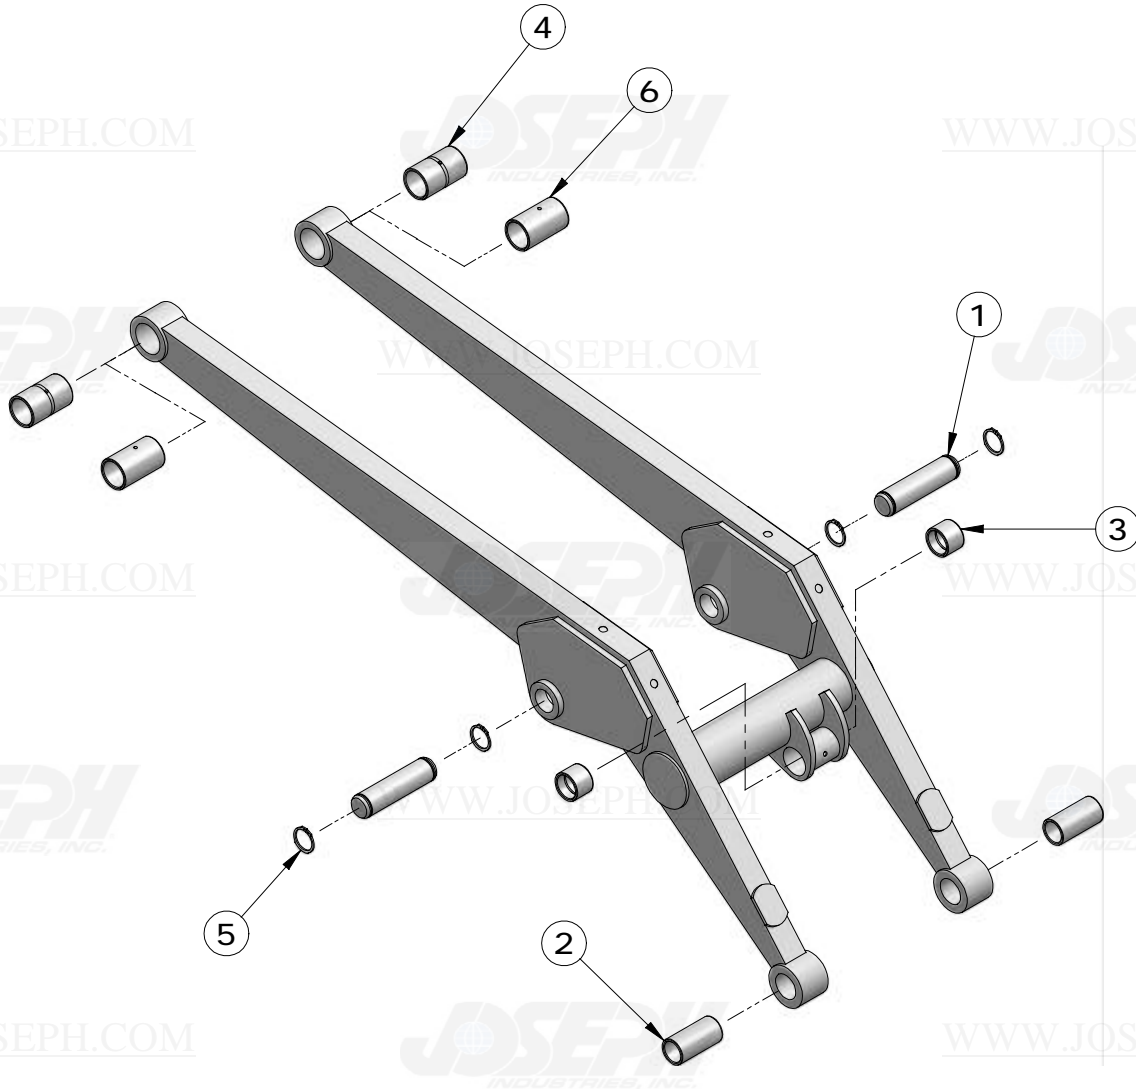

LOADER LIFT ARMS

ITEM NUMBER	PART NUMBER	DESCRIPTION	QUANTITY	310C	410C	510C	610C	REMARKS
1	T140086	PIN	2	X	X	X	X	(SUB FOR T100289)
2	T76638	BUSHING	2	X	X	X	X	
3	T76639	BUSHING	2	X	X	X	X	
4	T128309	BUSHING	2	X	X	X	X	SERIAL NO. 732608 - (SUB FOR T106092)
5	40M7180	SNAP RING	4	X	X	X	X	45 X 2.5 MM
6	T76309	BUSHING	2	X	X	X	X	SERIAL NO. - 732607