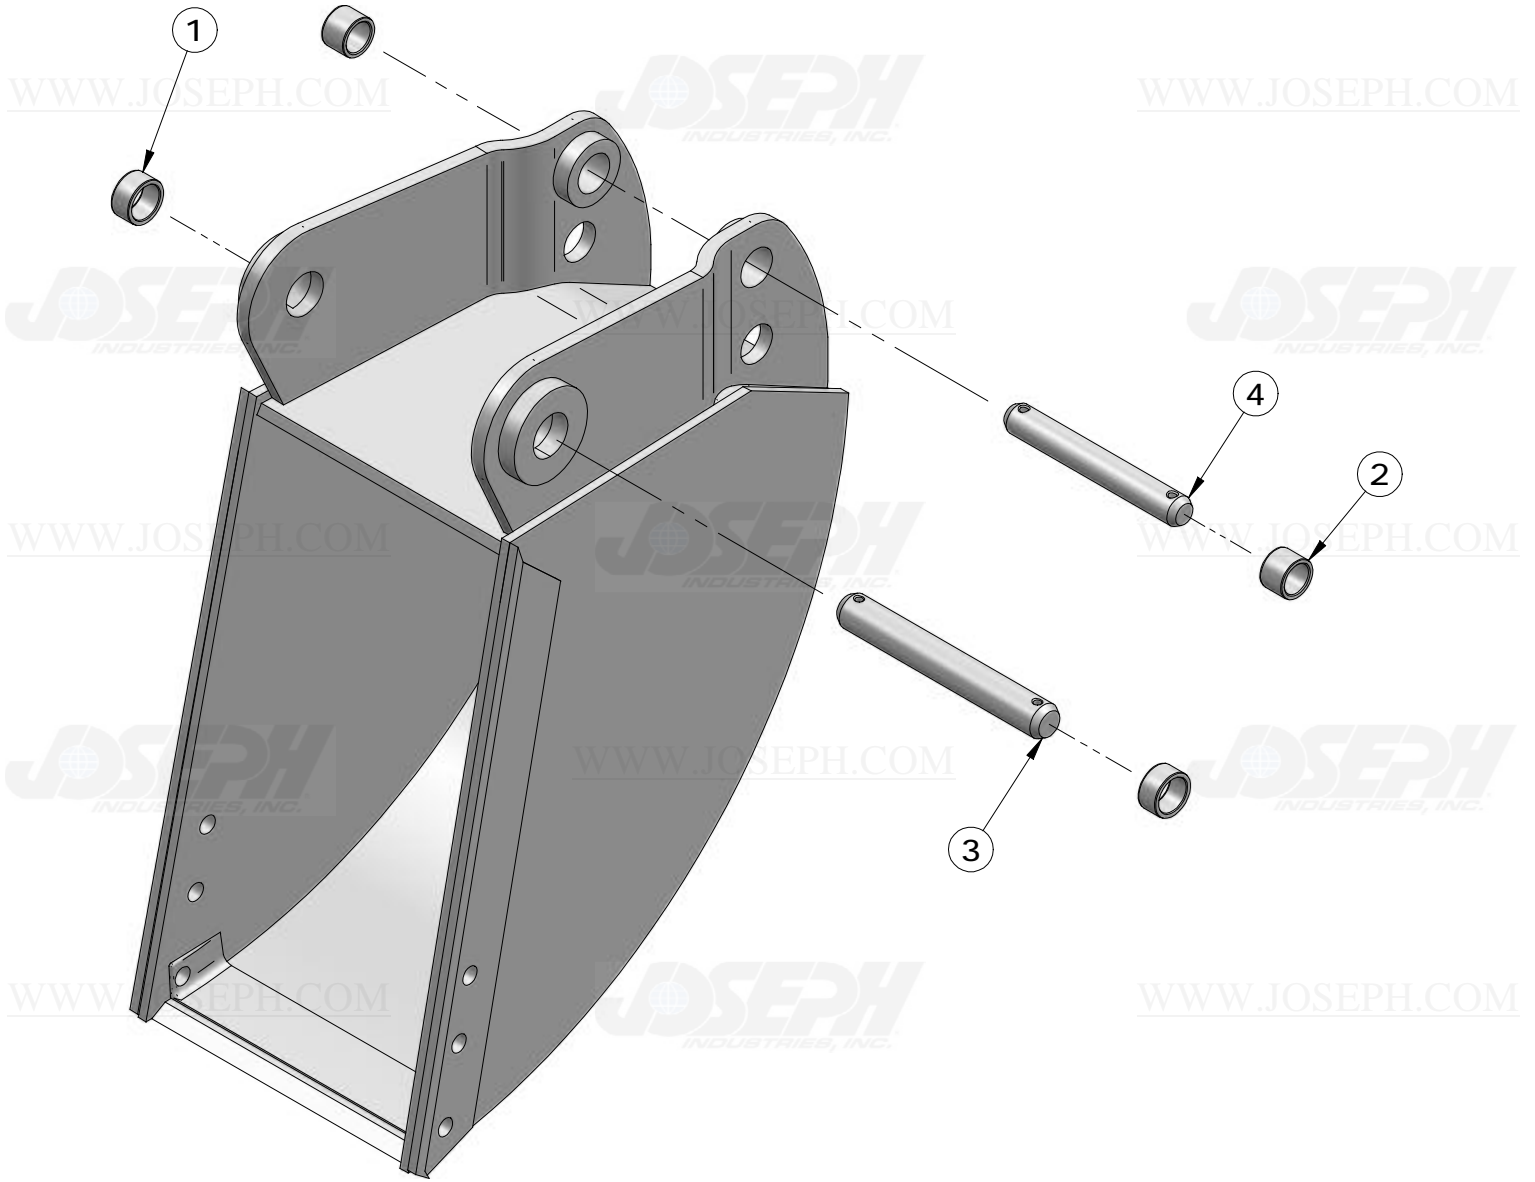

WWW.JOSEPH.COM

ITEM NUMBER	PART NUMBER	DESCRIPTION	QUANTITY	410C	510C	610C	REMARKS
1	T80615	PIN	2	X	X	X	
2	T69472	PIN	2	X	X	X	

WWW.JOSEPH.COM

WWW.JOSEPH.COM

STD. BUCKET 12" OR 16"

ITEM NUMBER	PART NUMBER	DESCRIPTION	QUANTITY	210C	310C	410C	510C	610C	REMARKS
1	U10481	BUSHING	2	X	X	X	X	X	
2	T105988	BUSHING	4	X	X	X	X	X	(SUB FOR U42739)
3	T140907	PIN	1	X	X	X	X	X	USE WITH (2) SNAP RINGS
	AU13551	PIN	1	X	X	X	X	X	USE WITH (2) COTTER PINS
4	T140908	PIN	1	X	X	X	X	X	USE WITH (2) SNAP RINGS
	T105710	PIN	1	X	X	X	X	X	USE WITH (2) COTTER PINS