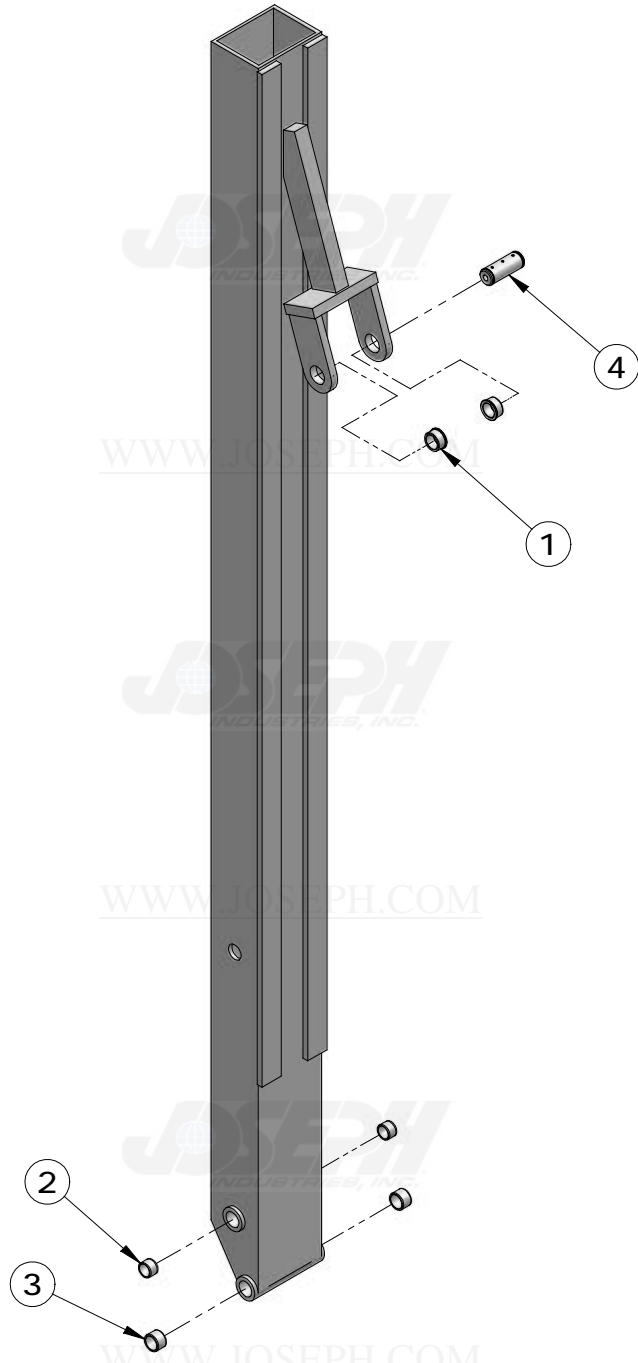

EXTENDIBLE DIPPERSTICK EXTENSION

ITEM NUMBER	PART NUMBER	DESCRIPTION	QUANTITY	310C	410C	510C	610C	REMARKS
1	T100762	BUSHING	2	X	X			
	T1006261	BUSHING	1			X	X	
2	T100763	BUSHING	2	X	X	X	X	
3	T51859	BUSHING	2			X	X	
4	T106258	PIN	1			X	X	

Toll Free USA & Canada: 800-321-9983 Fax: 330-342-3895 www.joseph.com

All manufacturers' names, numbers, symbols and descriptions are used for reference purpose only, and it is not implied that any part listed is the product of the manufacturer.

Copyright 2008, Joseph Industries, Inc.