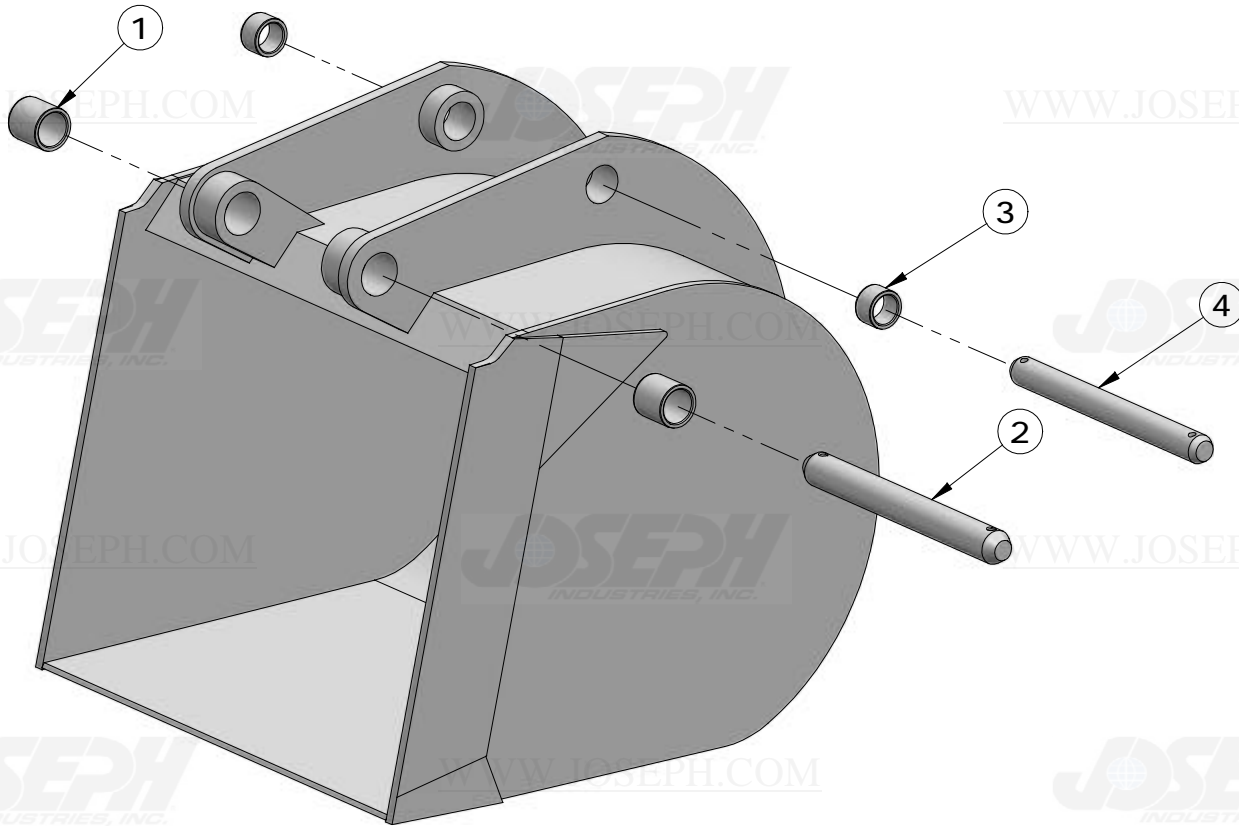

JOHN DEERE PINS AND BUSHINGS

36" STANDARD & DITCHING BUCKET 10 & 14.5 cu. ft.

ITEM NUMBER	PART NUMBER	DESCRIPTION	QUANTITY	410D	510D	REMARKS
1	T113755	BUSHING	2	X	X	(10 CUBIC FEET)
	T113755	BUSHING	6	X	X	(14.5 CUBIC FEET)
2	T125926	PIN	1	X	X	SERIAL NO. - 783628
	T140880	PIN	1	X	X	SERIAL NO. 783629 - 815397
	T125926	PIN	1	X	X	SERIAL NO. 815398 -
3	T113756	BUSHING	4	X	X	
4	T125931	PIN	1	X	X	SERIAL NO. - 783628
	T140881	PIN	1	X	X	SERIAL NO. 783629 - 815397