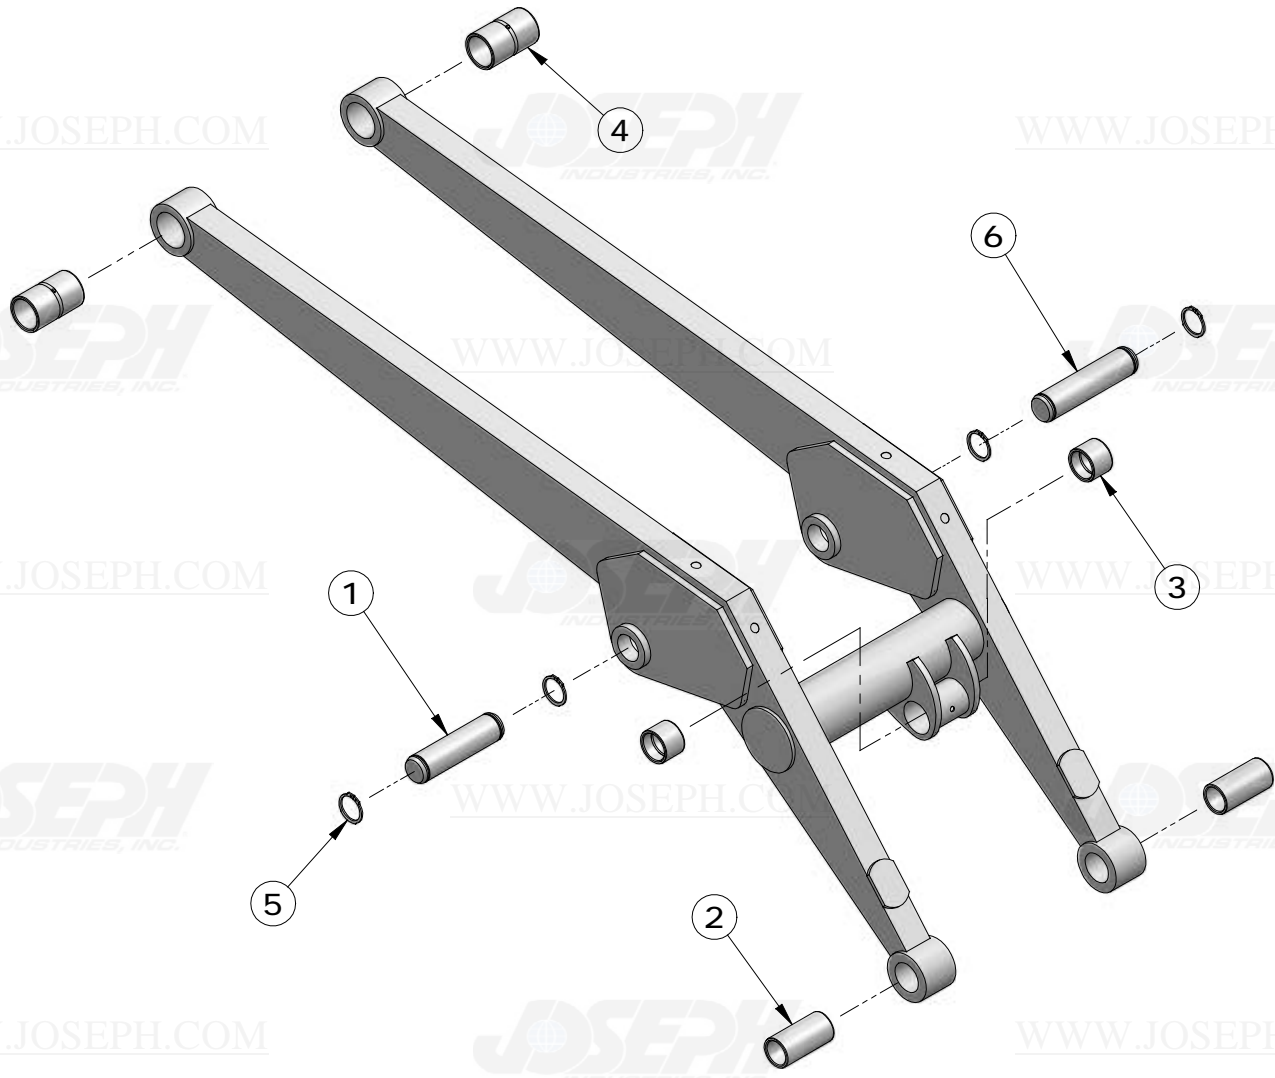

LOADER LIFT ARMS SERIAL NO. 742527 -

ITEM NUMBER	PART NUMBER	DESCRIPTION	QUANTITY	210C	REMARKS
1	T140086	PIN	1	X	RIGHT (SUB FOR T100289)
2	T76638	BUSHING	2	X	
3	T76639	BUSHING	2	X	
4	T128309	BUSHING	2	X	(SUB FOR T106092)
5	40M7180	SNAP RING	4	X	45 X 2.5 MM
6	T140086	PIN	1	X	LEFT
	T151953	PIN	1	X	LEFT, (USE WITH AT169675)