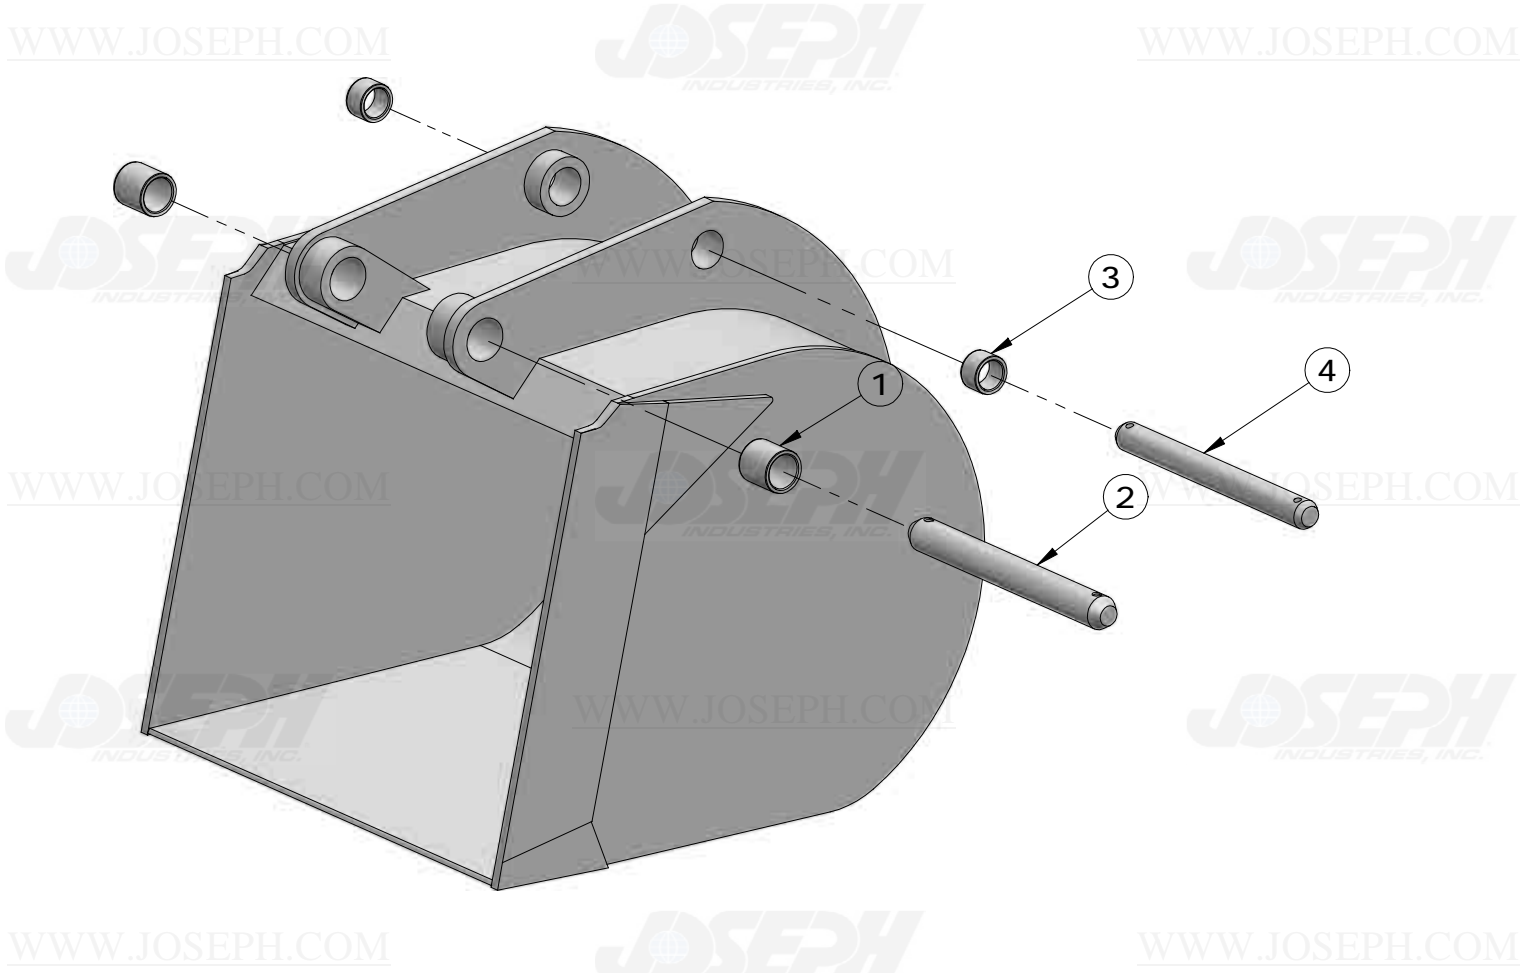

JOHN DEERE PINS AND BUSHINGS

BUCKETS 10 & 14.5 cu.ft.

ITEM NUMBER	PART NUMBER	DESCRIPTION	QUANTITY	300D	310D	315D	REMARKS
1	T113755	BUSHING	2	X	X	X	(10 CUBIC FEET)
	T113755	BUSHING	6	X	X	X	(14.5 CUBIC FEET)
2	T125926	PIN	1	X	X	X	SERIAL NO. - 783618
	T140880	PIN	1	X	X	X	SERIAL NO. 783619 - 815394
	T125926	PIN	1	X	X	X	SERIAL NO. 815395 -
3	T113756	BUSHING	4	X	X	X	
4	T125931	PIN	1	X	X	X	SERIAL NO. - 783618
	T140881	PIN	1	X	X	X	SERIAL NO. 783619 - 815394
	T125931	PIN	1	X	X	X	SERIAL NO. 815395 -