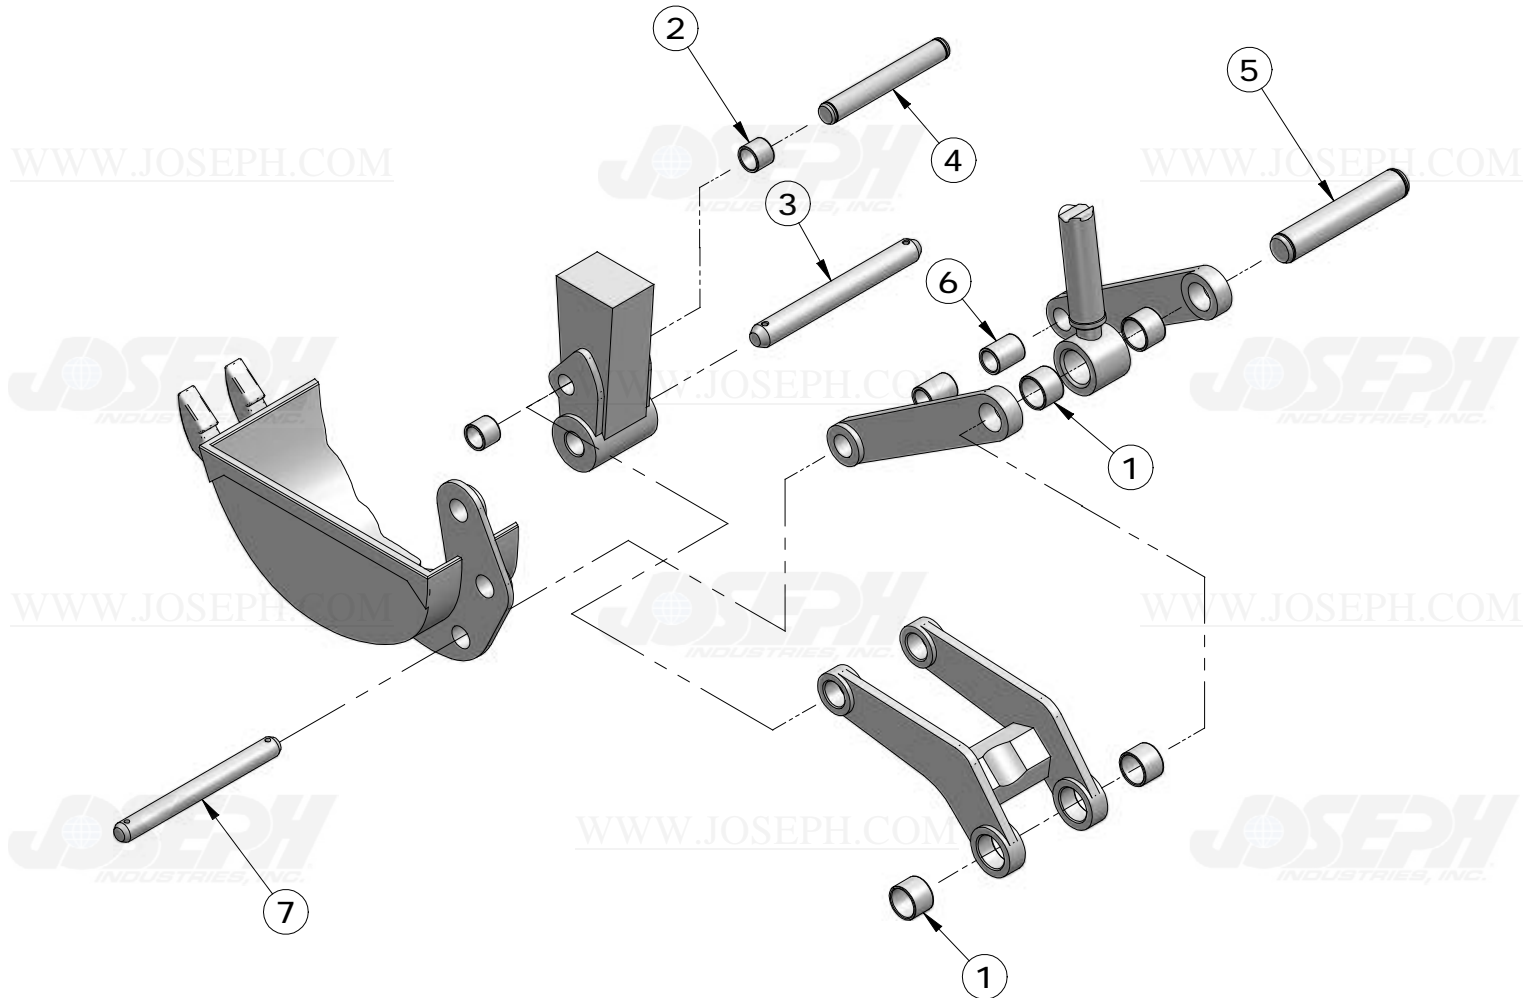

BUCKET LINKS & PINS SERIAL NO. - 783627

ITEM NUMBER	PART NUMBER	DESCRIPTION	QUANTITY	410D	510D	REMARKS
1	T101084	BUSHING	4	X	X	
2	R72579	BUSHING	2	X	X	
3	T125926	PIN	1	X	X	
4	T125929	PIN	1	X	X	
	T100188	PIN	AR	X	X	(S/N -781178) (SUB FOR (AR) T125937) (WITH EXTENDIBLE DIPPERSTICK)
	T125946	PIN	AR	X	X	(S/N -781178) (WITH EXTENDIBLE DIPPERSTICK)
	40M7180	SNAP RING	AR	X	X	(S/N -781178) (WITH EXTENDIBLE DIPPERSTICK)
5	T125939	PIN	1	X	X	
6	T101148	BUSHING	2	X	X	
7	T125931	PIN	1	X	X