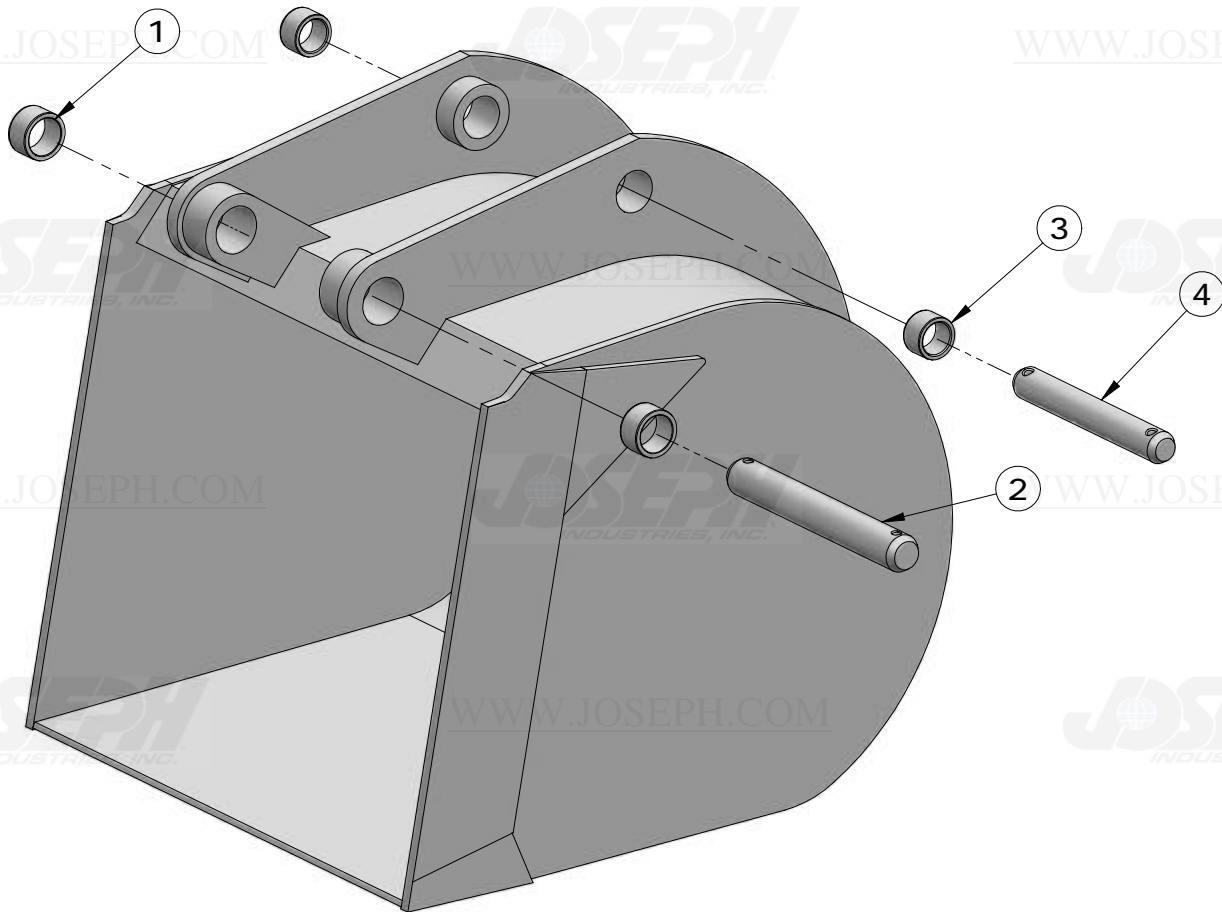

JOHN DEERE PINS AND BUSHINGS

BUCKETS 12" STANDARD & HEAVY DUTY

ITEM NUMBER	PART NUMBER	DESCRIPTION	QUANTITY	300D	310D	315D	REMARKS
1	T140669	BUSHING	2	X	X	X	(1.770" X 2-1/4" X 1-1/4")
2	AU13551	PIN	1	X	X	X	SERIAL NO. - 783618
	T140907	PIN	1	X	X	X	SERIAL NO. 783619 - 788307
	AU13551	PIN	1	X	X	X	SERIAL NO. 788308 -
3	T113756	BUSHING	4	X	X	X	
4	T140908	PIN	1	X	X	X	SERIAL NO. 783619 - 788307
	T105710	PIN	1	X	X	X	SERIAL NO. 788308 -