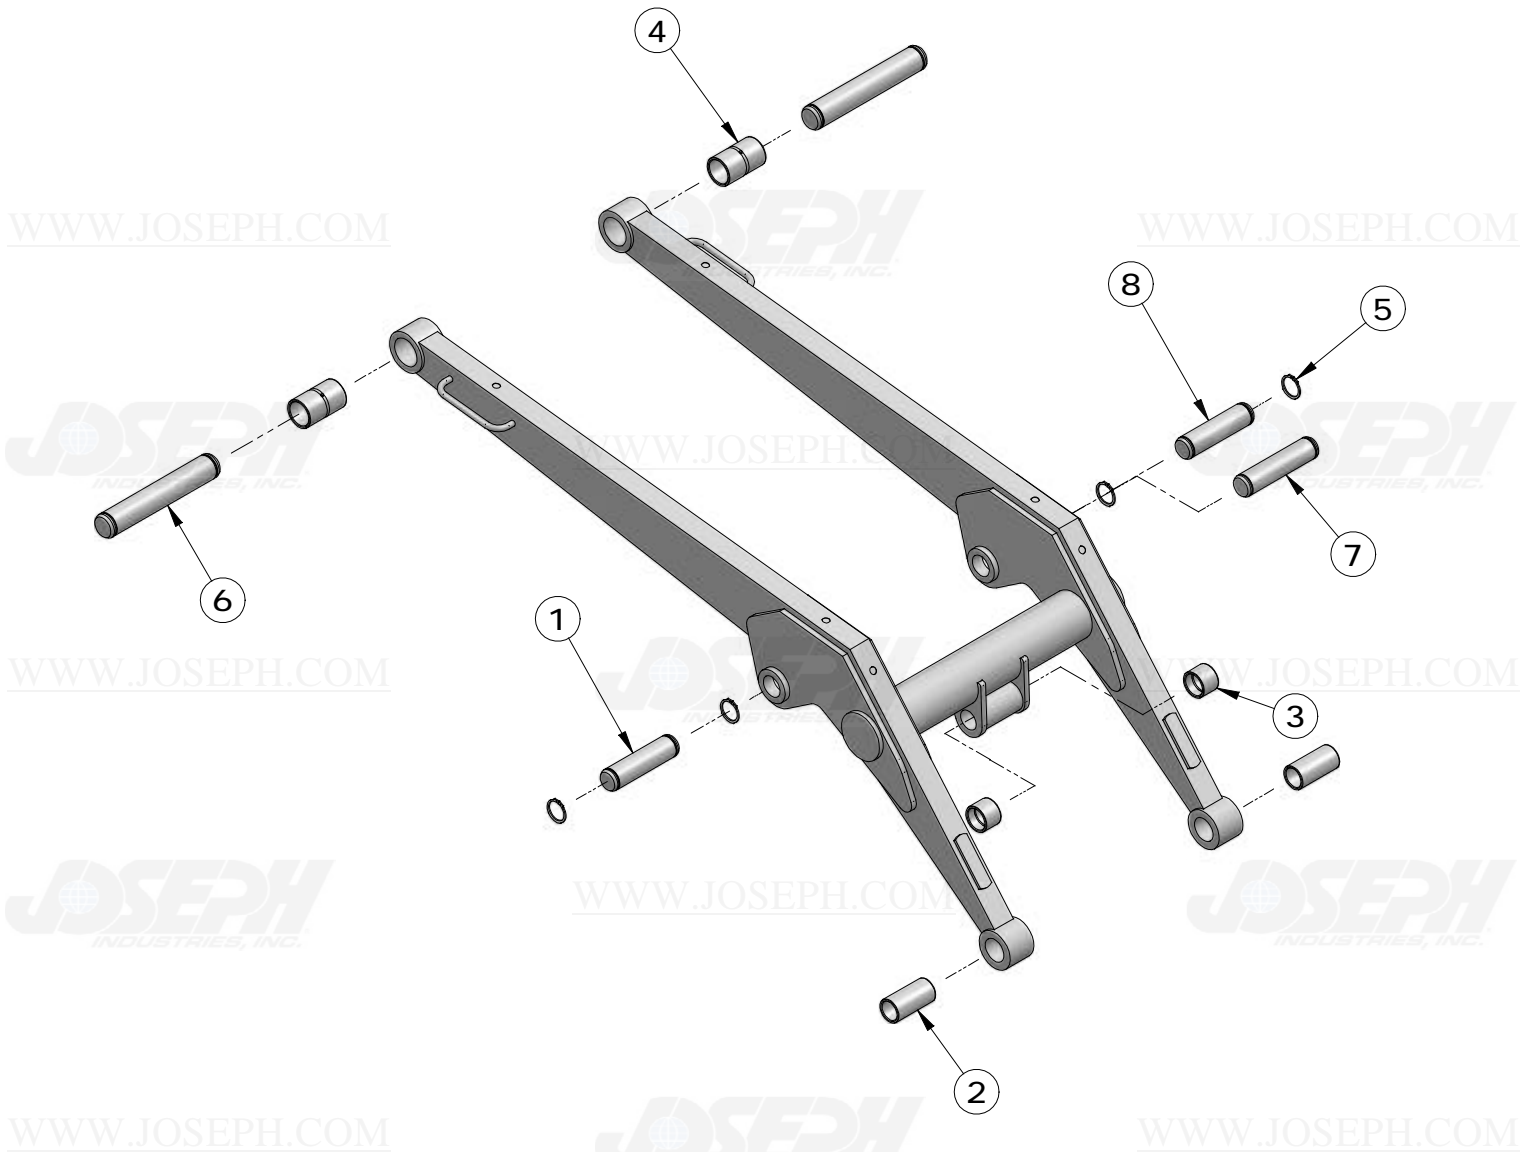

LOADER LIFT ARMS

ITEM NUMBER	PART NUMBER	DESCRIPTION	QUANTITY	300D	310D	315D	REMARKS
1	T140086	PIN	1	X	X	X	1.772" X 6.783" RIGHT
2	T76638	BUSHING	2	X	X	X	
3	T76639	BUSHING	2	X	X	X	
4	T128309	BUSHING	2	X	X	X	
5	40M7180	SNAP RING	4	X	X	X	
6	T158906	PIN	2	X	X	X	SERIAL NO. 814652 -
7	T151953	PIN	1	X	X	X	SERIAL NO. 803389 - (1.772" X 7.461" LEFT)
8	T140086	PIN	1	X	X	X	SERIAL NO. - 803388 (1.772" X 6.783" LEFT)