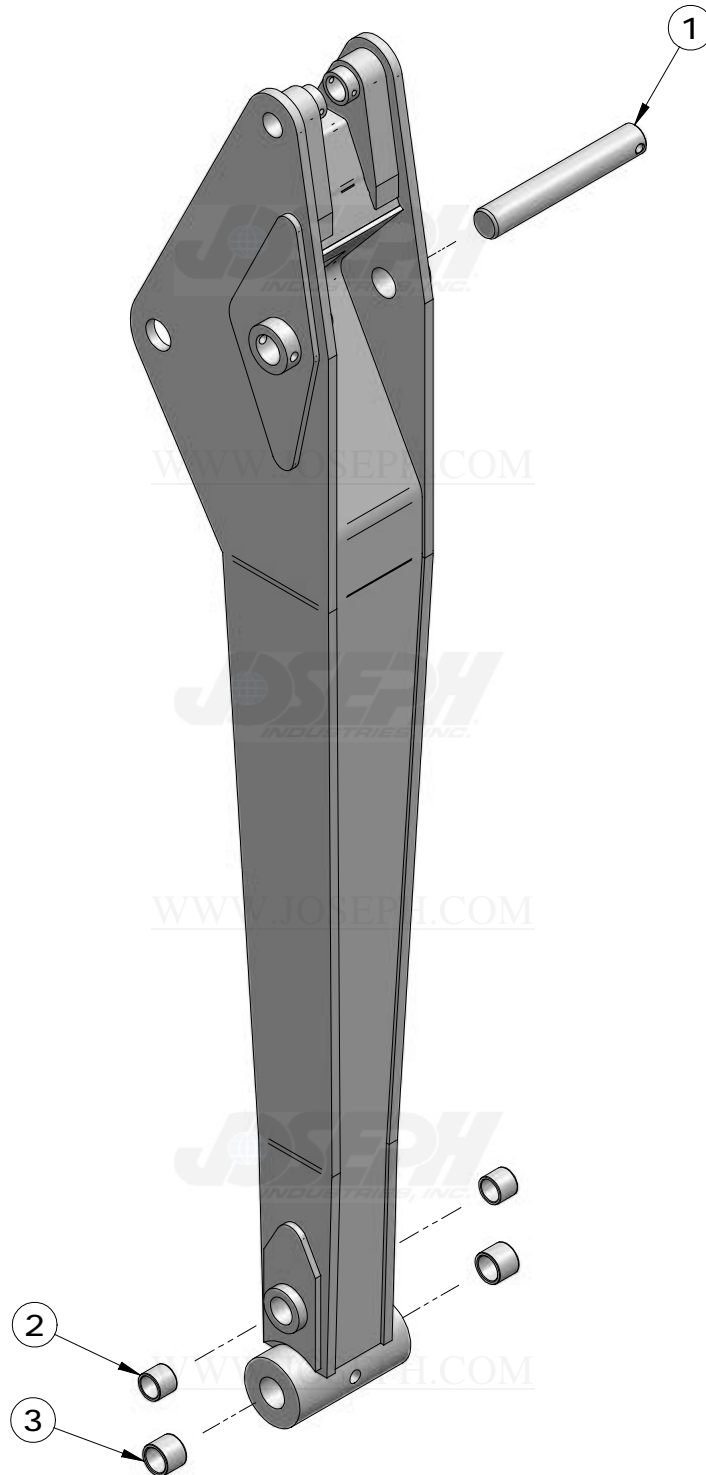

DIPPERSTICK

ITEM NUMBER	PART NUMBER	DESCRIPTION	QUANTITY	410D	510D	REMARKS
1	T125922	PIN	1	X	X	STANDARD & EXTENDIBLE
2	R72579	BUSHING	2	X	X	
3	T34301	BUSHING	2	X	X