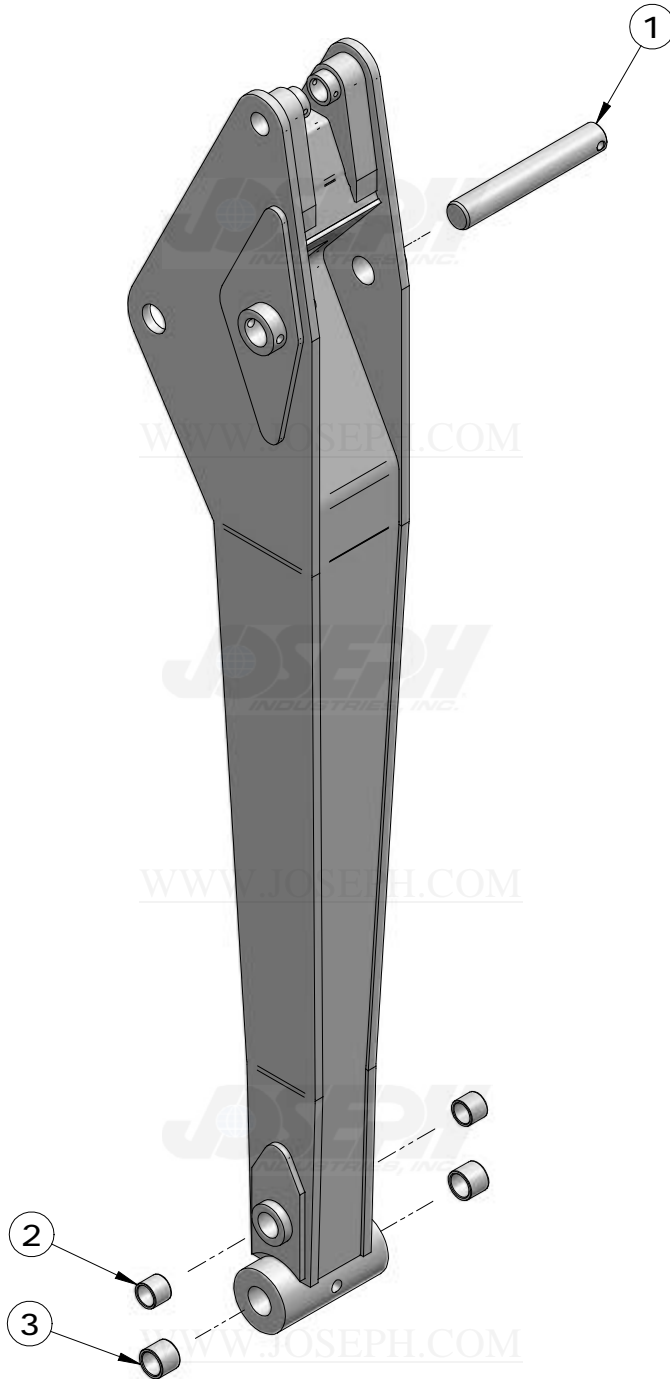

DIPPERSTICK

ITEM NUMBER	PART NUMBER	DESCRIPTION	QUANTITY	210C	310C	410C	510C	610C
1	T125922	PIN	1	X	X	X	X	X
2	R72579	BUSHING	2	X	X	X	X	X
3	T34301	BUSHING	2	X	X	X	X	X