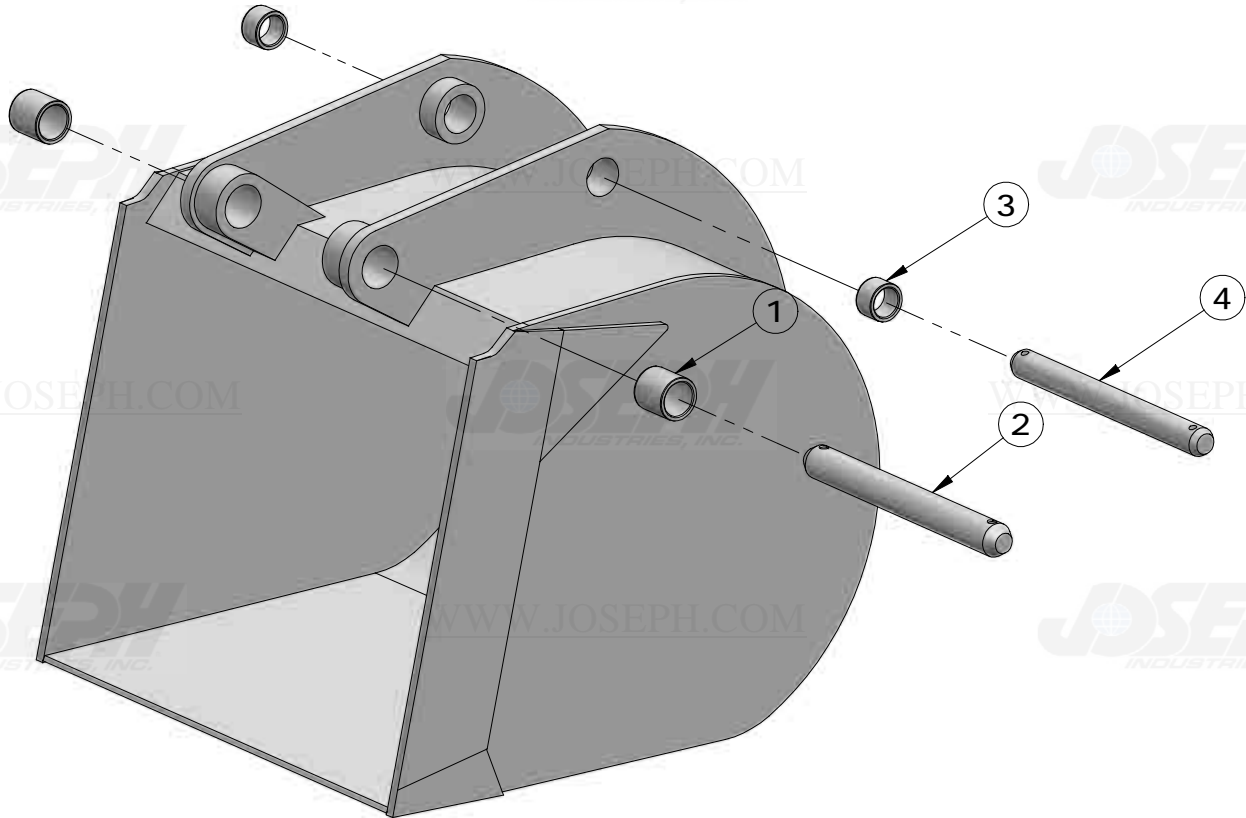

DITCHING BUCKETS 10 & 14.5 cu.ft.

ITEM NUMBER	PART NUMBER	DESCRIPTION	QUANTITY	300D	310D	315D	REMARKS
1	T113755	BUSHING	2	X	X	X	(10 CUBIC FEET)
	T113755	BUSHING	6	X	X	X	(14.5 CUBIC FEET)
2	T125926	PIN	1	X	X	X	SERIAL NO. - 783618
	T140880	PIN	1	X	X	X	SERIAL NO. 783619 - 788307
	T125926	PIN	1	X	X	X	SERIAL NO. 788308 -
3	T113756	BUSHING	4	X	X	X	
4	T125931	PIN	1	X	X	X	SERIAL NO. - 783618
	T140881	PIN	1	X	X	X	SERIAL NO. 783619 - 788307
	T125931	PIN	1	X	X	X	SERIAL NO. 788308 -