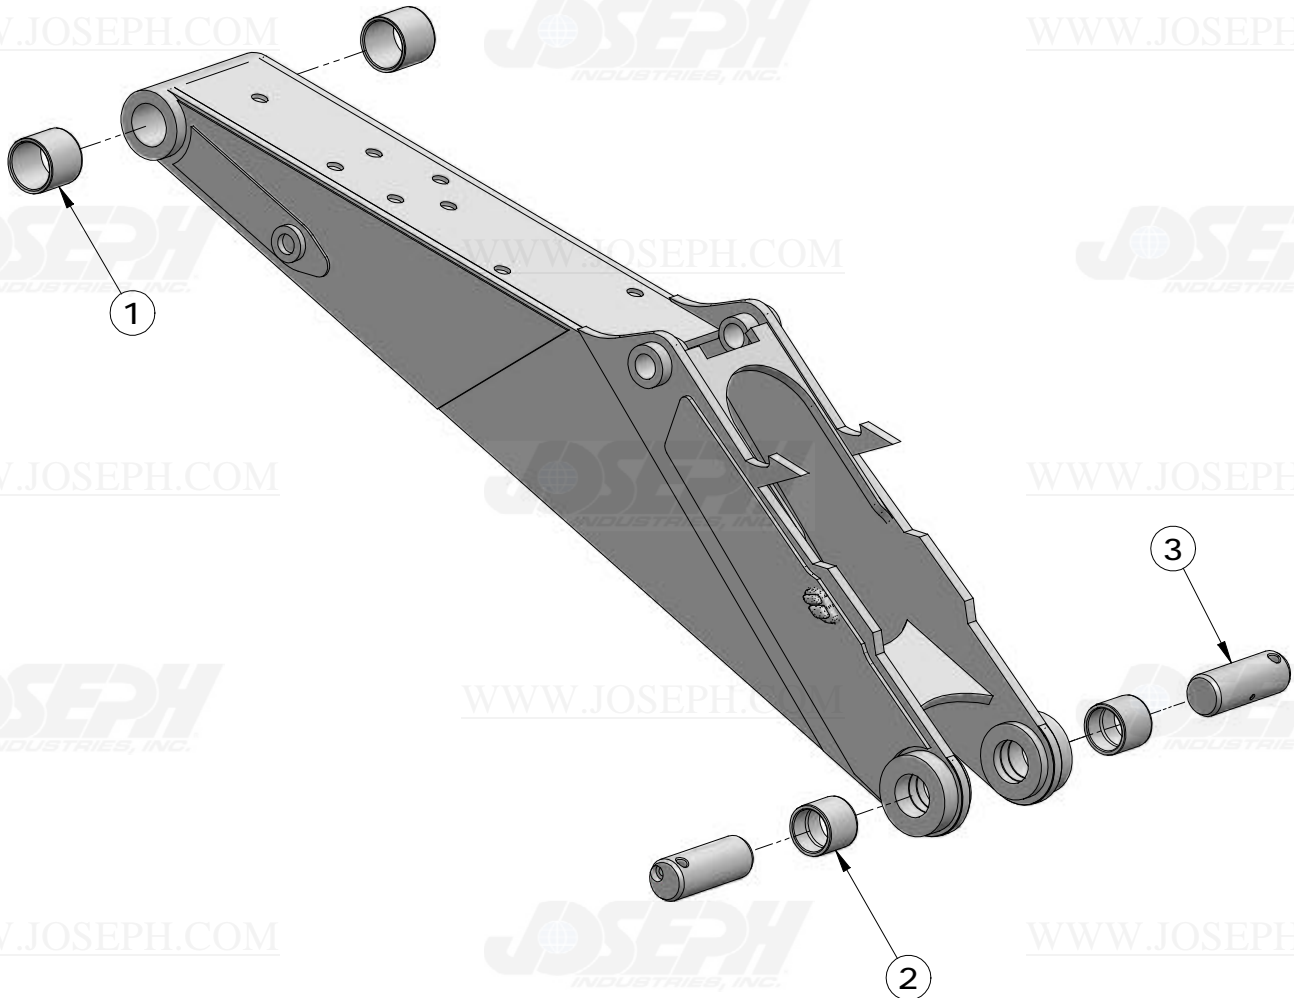

STANDARD BACKHOE BOOM SERIAL NO. 801200 -

ITEM NUMBER	PART NUMBER	DESCRIPTION	QUANTITY	410D	510D	REMARKS
1	T162582	BUSHING	2	X		(SUB FOR T67855)
2	T127644	BUSHING	2	X		
3	T127673	PIN	2	X