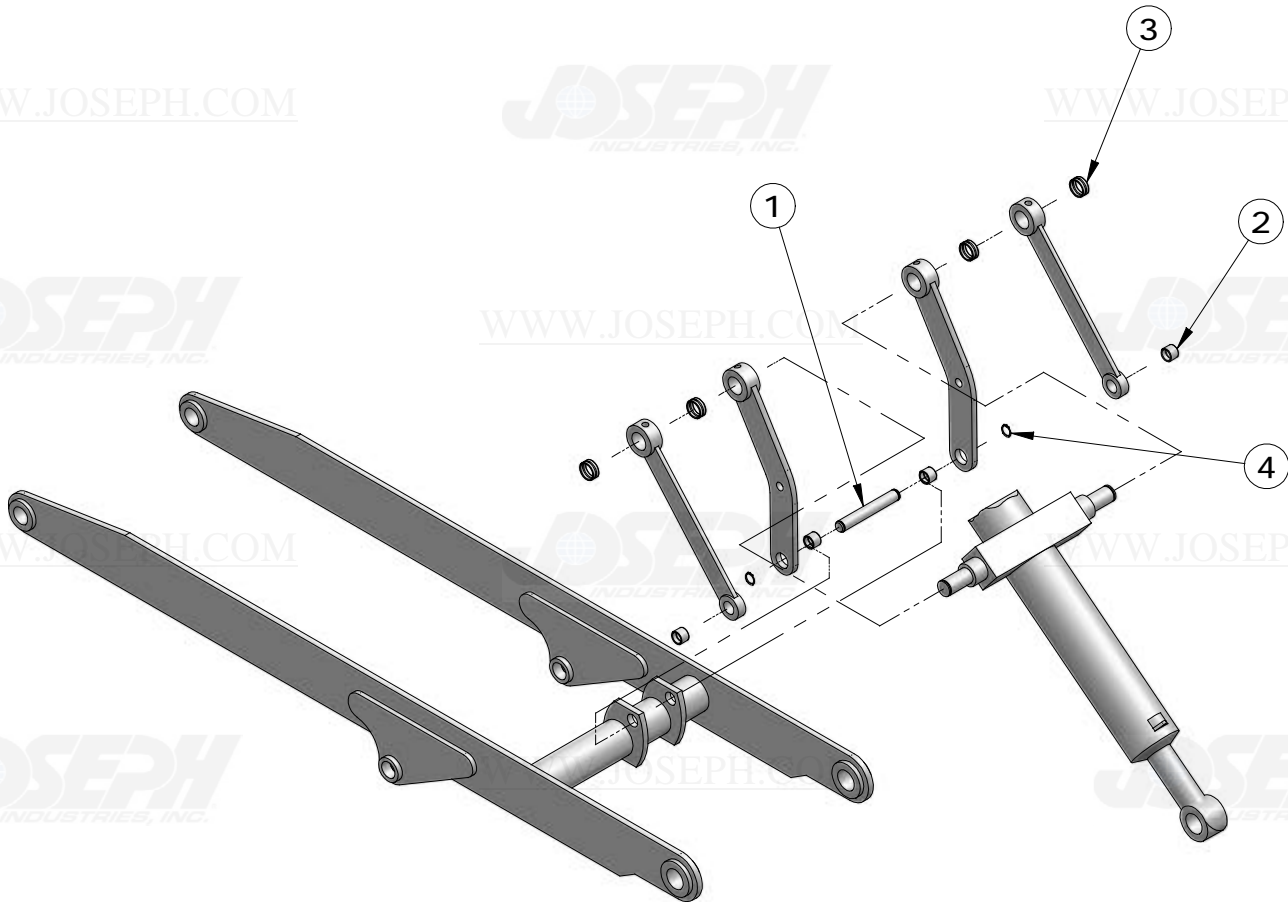

LOADER LIFT ARMS & BUCKET LINKAGE

ITEM NUMBER	PART NUMBER	DESCRIPTION	QUANTITY	210C	REMARKS
1	T113057	PIN	1	X	SERIAL NO. 754233 -
2	T76639	BUSHING	4	X	
3	T76637	BUSHING	4	X	
4	40M7180	SNAP RING	2	X	SERIAL NO. 754233 -