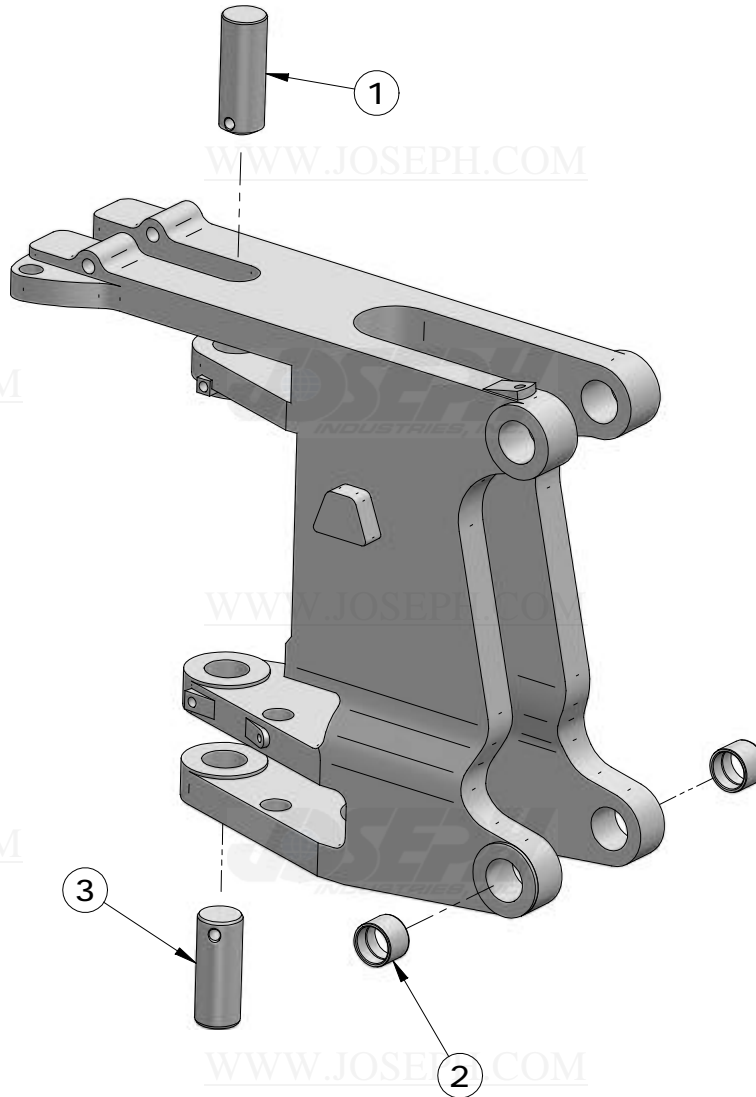

SWING FRAME & PINS 410D HEAVY LIFT 510D STANDARD SERIAL NO. -801199

ITEM NUMBER	PART NUMBER	DESCRIPTION	QUANTITY	410D	510D	REMARKS
1	T78795	PIN	1	X	X	
2	T77348	BUSHING	2	X	X	
3	T118680	PIN	1	X	X	

JOHN DEERE PINS AND BUSHINGS