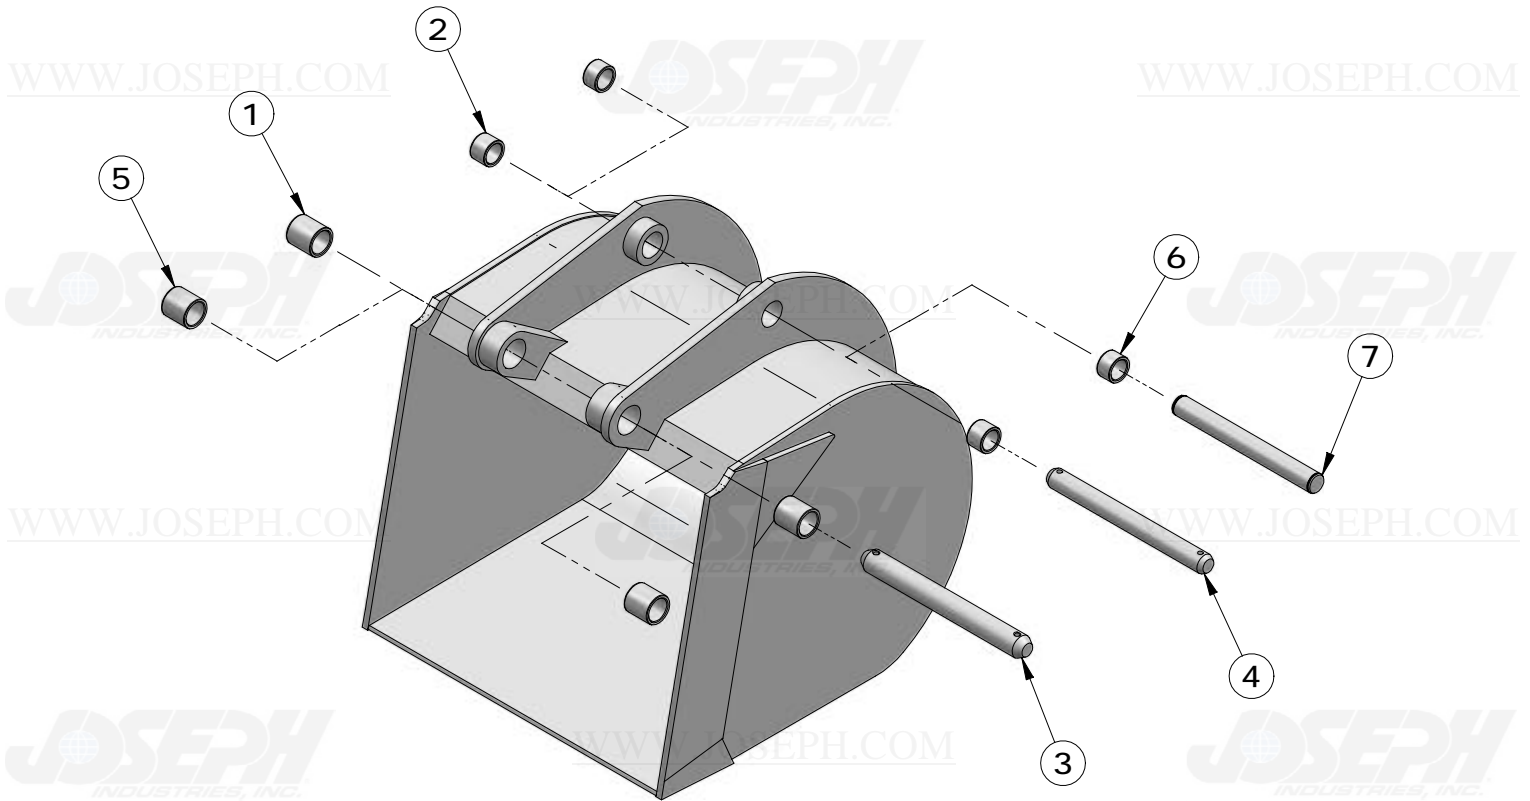

STD. BACKHOE BUCKET (18, 24, 30 AND 36")

ITEM NUMBER	PART NUMBER	DESCRIPTION	QUANTITY	310C	410C	510C	610C	REMARKS
1	T105987	BUSHING	2	X	X	X	X	SERIAL NO. - 748528 (SUB FOR U42736, THIS APPLICATION)
2	T105988	BUSHING	2	X	X	X	X	SERIAL NO. - 748528 (SUB FOR U42739, THIS APPLICATION)
3	T140880	PIN	1	X	X	X	X	USE W/ (2) SNAP RINGS (SUB T125926)
	T125926	PIN	1	X	X	X	X	USE W/ (2) COTTER PINS
4	T125931	PIN	1	X	X	X	X	USE W/ (2) COTTER PINS
5	T113755	BUSHING	2	X	X	X	X	SERIAL NO. 748529 -
6	T113756	BUSHING	2	X	X	X	X	SERIAL NO. 748529 -
7	T140881	PIN	1	X	X	X	X	USE W/ (2) SNAP RINGS