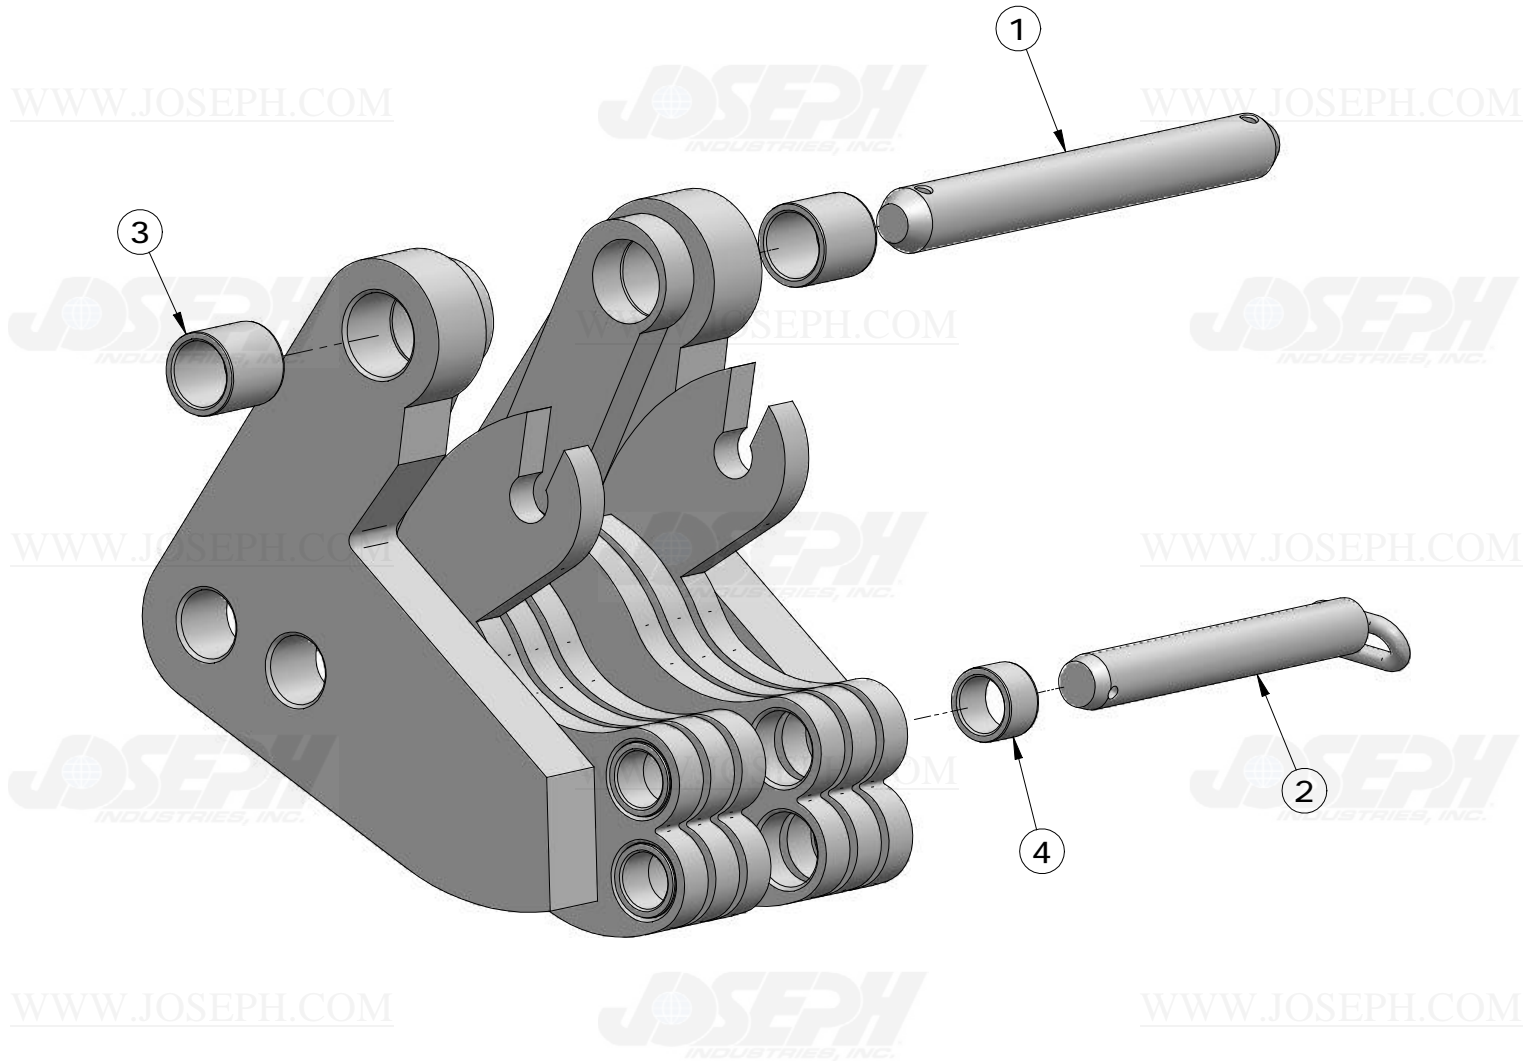

JOHN DEERE PINS AND BUSHINGS

BACKHOE BUCKET COUPLER

ITEM NUMBER	PART NUMBER	DESCRIPTION	QUANTITY	300D	310D	315D	410D	510D	REMARKS
1	T125926	PIN	1	X	X	X	X	X	USE W/ (2) COTTER PINS
2	AT141689	PIN ASSY	1	X	X	X	X	X	(11.38 INCHES LONG)
3	T113755	BUSHING	2	X	X	X	X	X	
4	T113756	BUSHING	4	X	X	X	X	X