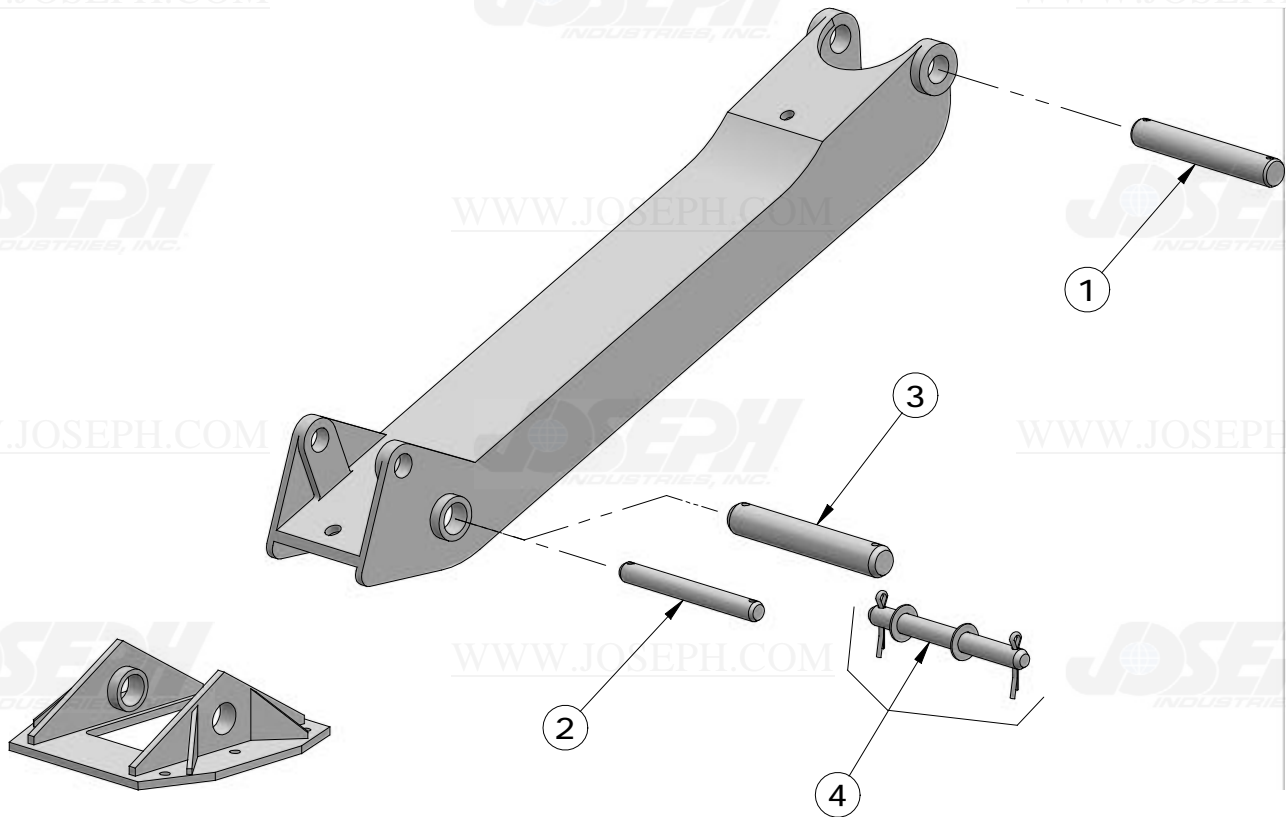

STABILIZER & FEET

ITEM NUMBER	PART NUMBER	DESCRIPTION	QUANTITY	310C	REMARKS
1	T34485	PIN	2	X	SERIAL NO. - 761934
2	T33681	PIN	2	X	SERIAL NO. - 761934 (USE W/ STD. AND REVERSIBLE FOOT)
3	T69472	PIN	2	X	SERIAL NO. 761935 -
4	AU13239	PIN ASSY	2	X	SERIAL NO. - 746493 (USE W/ REVERSIBLE FOOT)