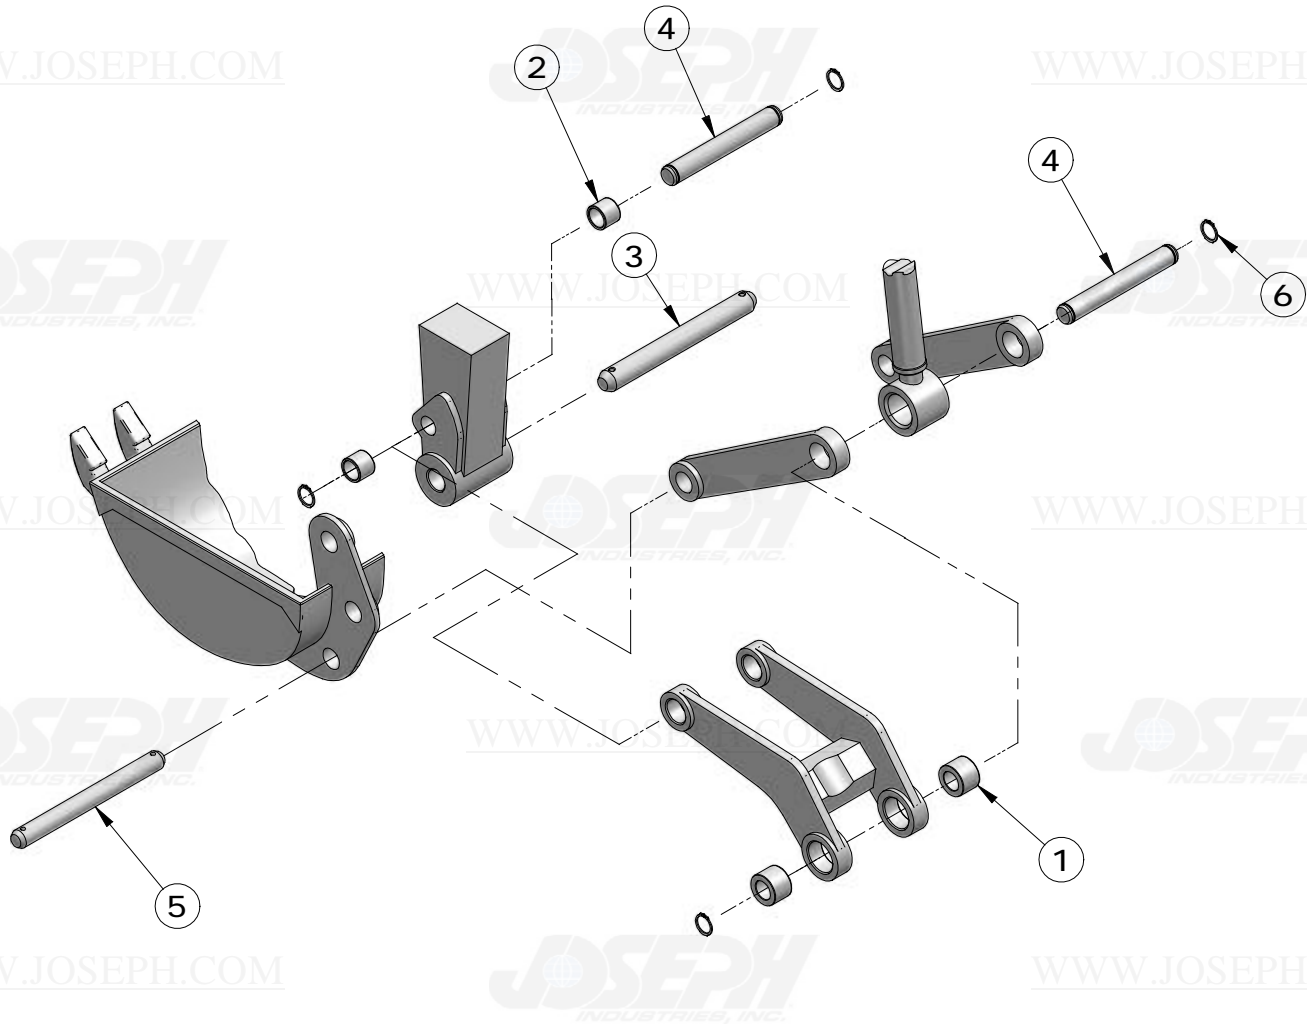

BUCKET LINKS & PINS SERIAL NO. 787834 -

ITEM NUMBER	PART NUMBER	DESCRIPTION	QUANTITY	300D	310D	315D	REMARKS
1	T146011	BUSHING	2	X			
2	R72579	BUSHING	2	X			
3	T125926	PIN	1	X			
4	T140906	PIN	2	X			
5	T125931	PIN	1	X			
6	40M7179	SNAP RING	4	X			

Toll Free USA & Canada: 800-321-9983 Fax: 330-342-3895 www.joseph.com

All manufacturers' names, numbers, symbols and descriptions are used for reference purpose only,
and it is not implied that any part listed is the product of the manufacturer.

Copyright 2008, Joseph Industries, Inc.