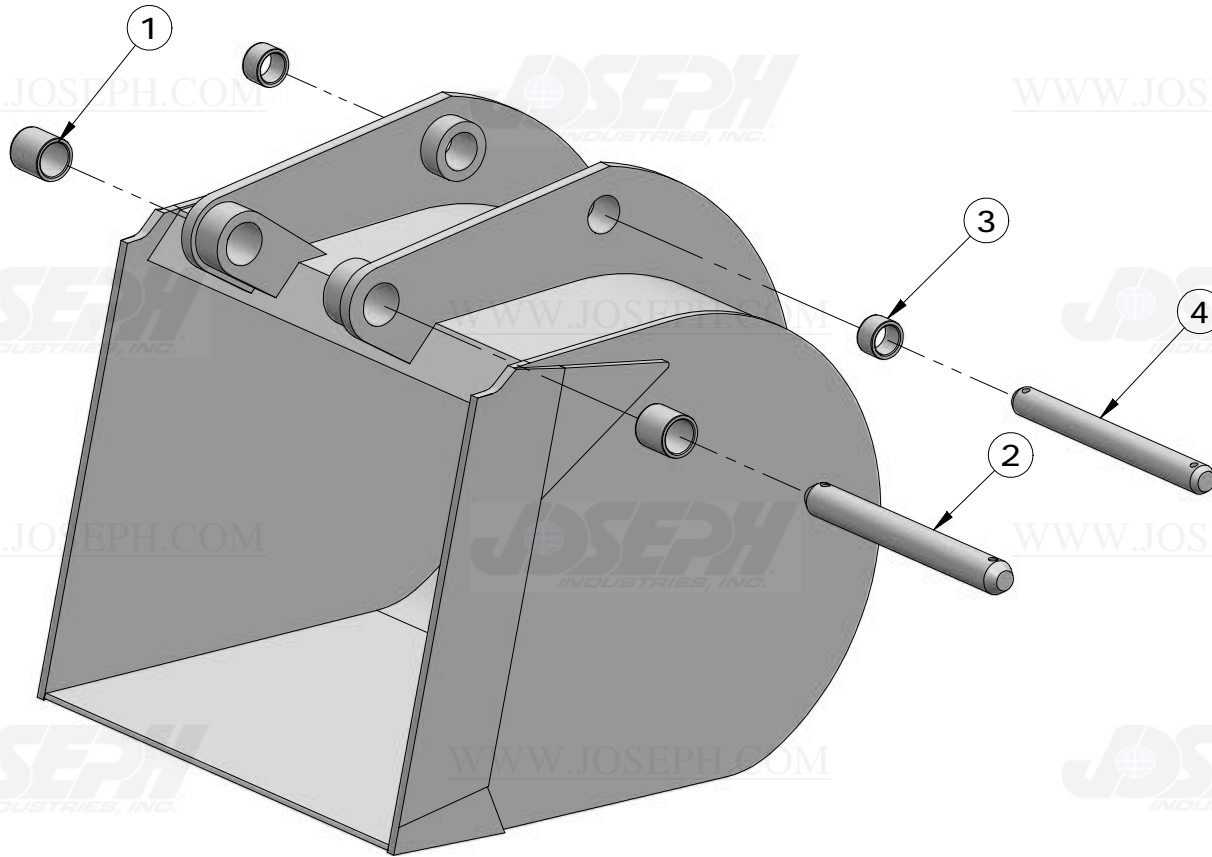

24" STANDARD & HEAVY DUTY 7.5 cu. ft.

24" HEAVY DUTY & EXTRA HEAVY DUTY 8.8 cu. ft.

ITEM NUMBER	PART NUMBER	DESCRIPTION	QUANTITY	410D	510D	REMARKS
1	T113755	BUSHING	2	X	X	(7.5 CUBIC FEET)
	T113755	BUSHING	6	X	X	(8.8 CUBIC FEET)
2	T125926	PIN	1	X	X	SERIAL NO. - 783628
	T140880	PIN	1	X	X	SERIAL NO. 783629 - 788307
	T125926	PIN	1	X	X	SERIAL NO. 788308 -
3	T113756	BUSHING	4	X	X	
4	T125931	PIN	1	X	X	SERIAL NO. - 783628
	T140881	PIN	1	X	X	SERIAL NO. 783629 - 788307