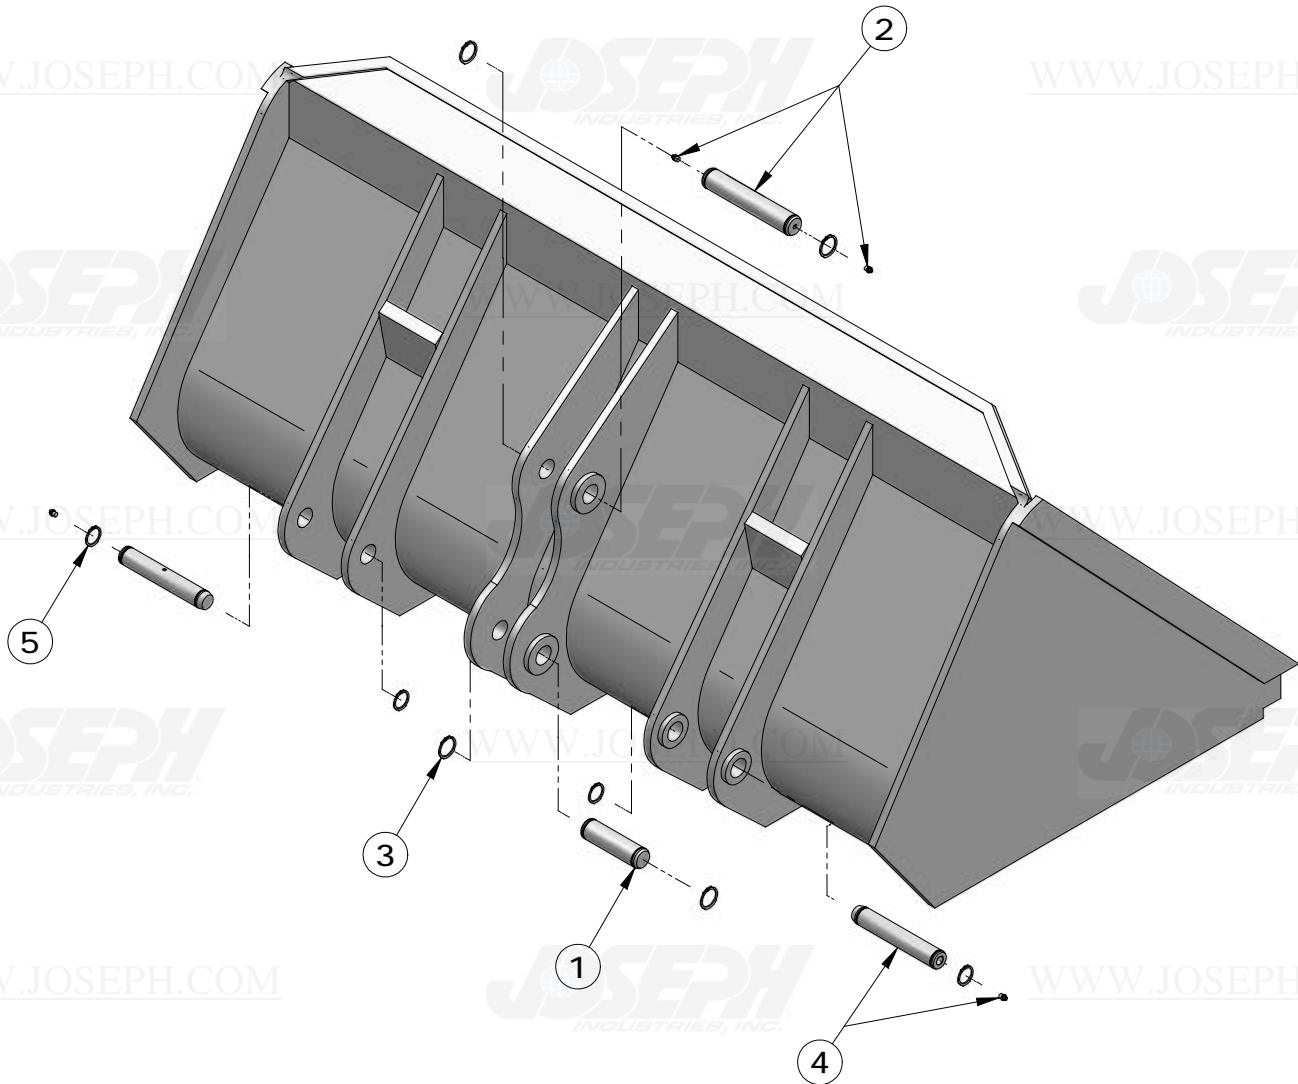

LOADER BUCKET PINS

ITEM NUMBER	PART NUMBER	DESCRIPTION	QUANTITY	210C	REMARKS
1	T100188	PIN	1	X	
2	AT86422	PIN ASSY	1	X	(WITH GREASE FITTINGS) (SUB FOR T100189)
3	40M7180	SNAP RING	4	X	45 X 2.5 MM
4	AT86420	PIN ASSY	2	X	SERIAL NO. - 742526 (WITH GREASE FITTING)(SUB FOR T100057)
	AT86427	PIN ASSY	2	X	SERIAL NO 742527 -
5	40M7179	SNAP RING	4	X	40 X 2.5 MM