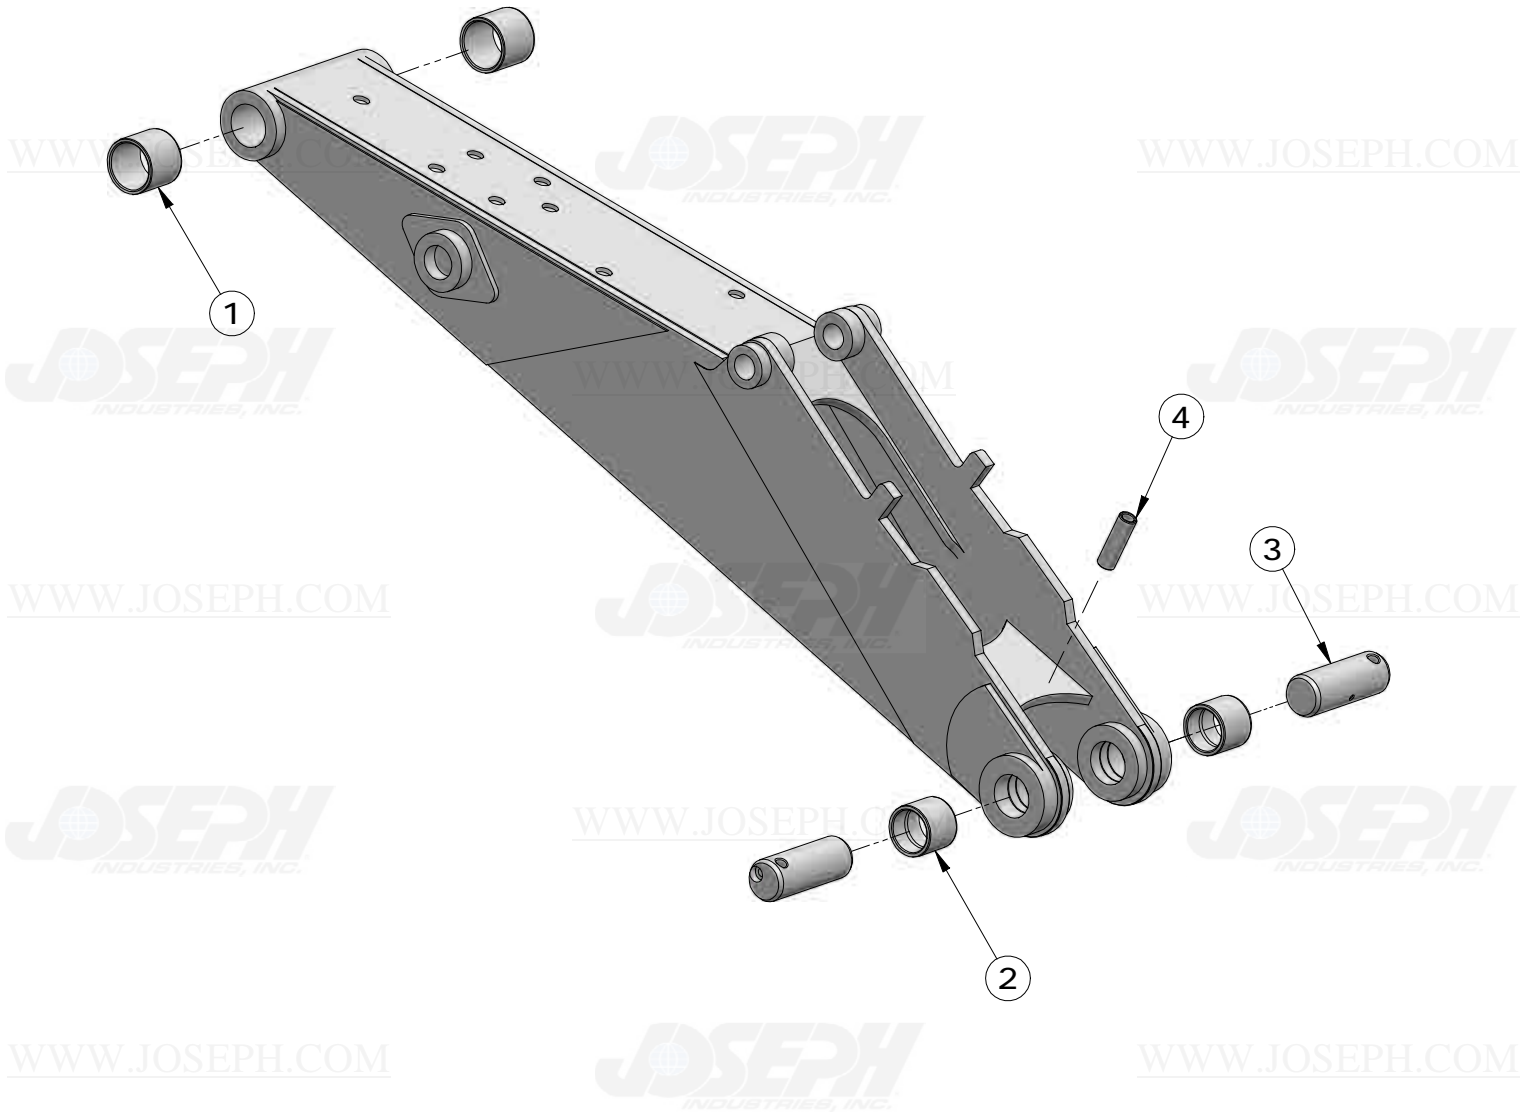

BACKHOE BOOM

ITEM NUMBER	PART NUMBER	DESCRIPTION	QUANTITY	300D	310D	315D	REMARKS
1	T162582	BUSHING	2	X	X	X	(SUB FOR T67855)
2	T127644	BUSHING	2	X	X	X	
3	T127673	PIN	1	X	X	X	
4	28H3364	BUSHING	1	X	X	X	SERIAL NO. 85000 -