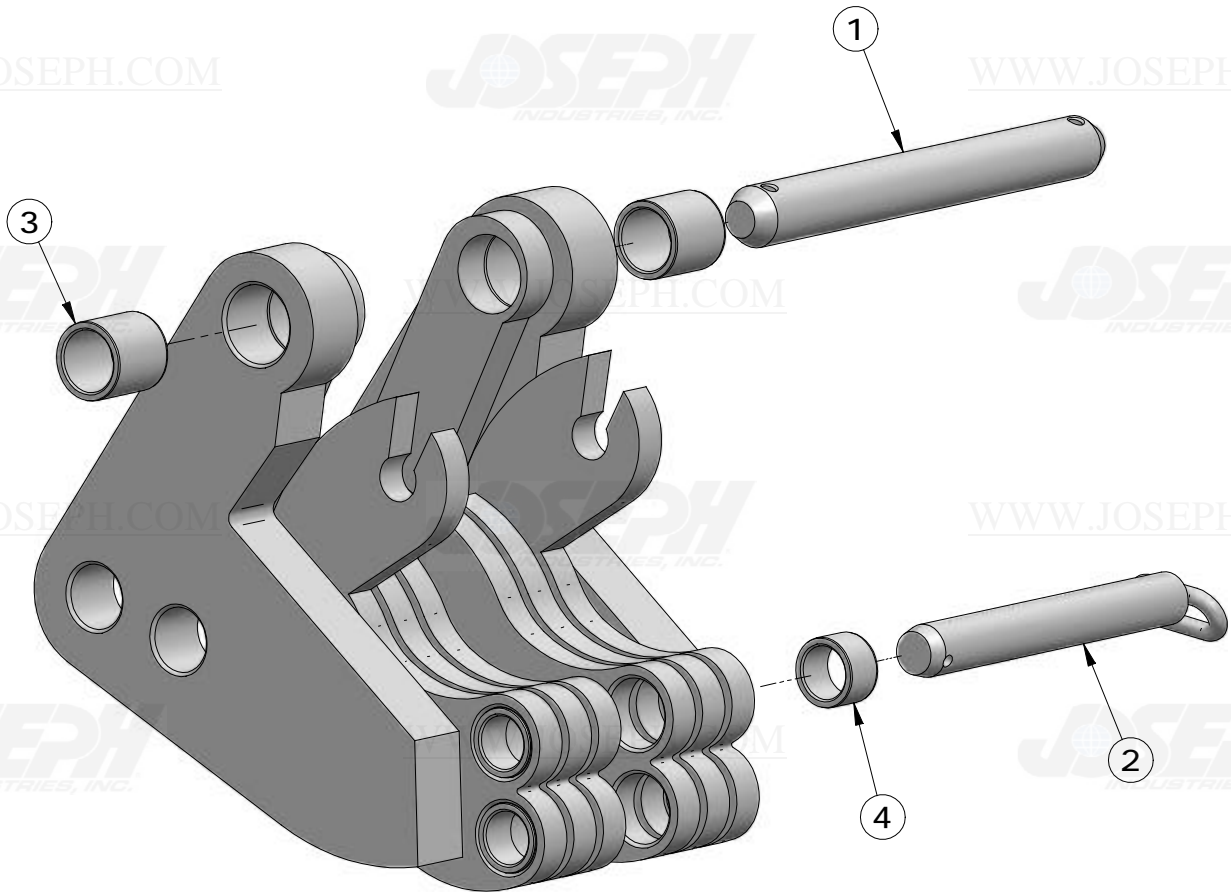

JOHN DEERE PINS AND BUSHINGS

BACKHOE BUCKET COUPLER

ITEM NUMBER	PART NUMBER	DESCRIPTION	QUANTITY	210C	310C	410C	510C	610C	REMARKS
1	T125926	PIN	1	X	X	X	X	X	USE W/ (2) COTTER PINS
2	AT141689	PIN	1	X	X	X	X	X	(11.38 INCHES LONG)
3	T113755	BUSHING	2	X	X	X	X	X	
4	T113756	BUSHING	4	X	X	X	X	X