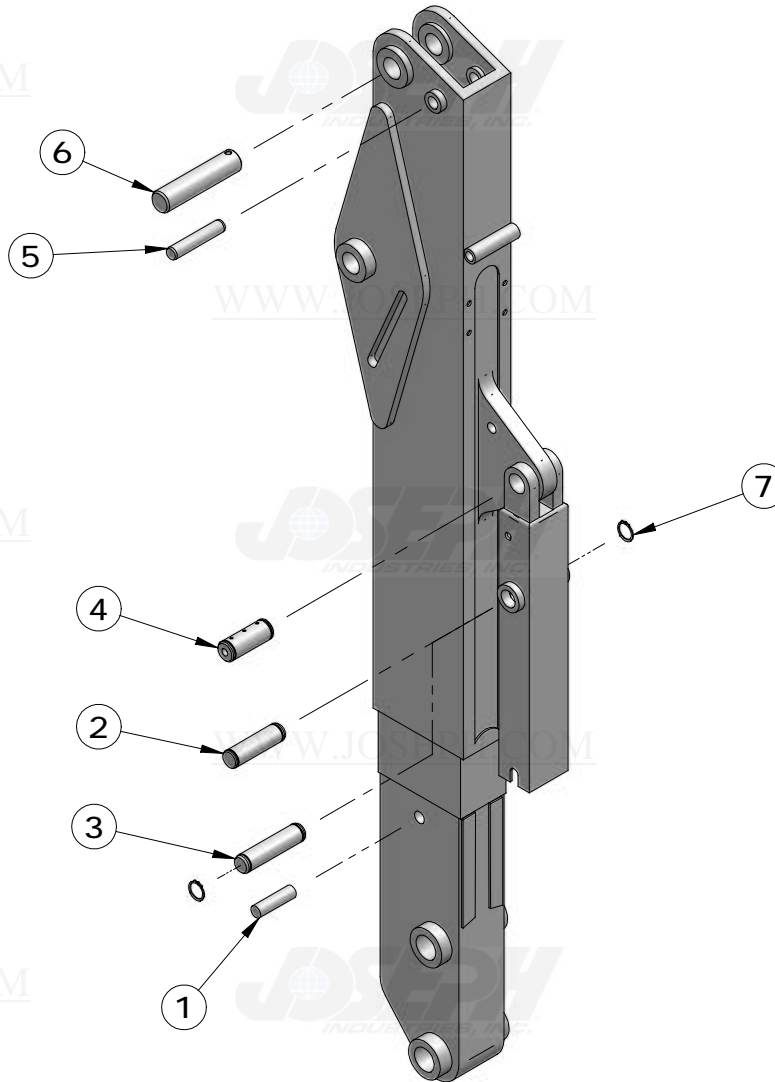

EXTENDIBLE DIPPERSTICK CROWD, EXTENSION AND BUCKET CYLINDER PINS SERIAL NO. - 787384

ITEM NUMBER	PART NUMBER	DESCRIPTION	QUANTITY	410D	510D	REMARKS
1	B28568	DOWEL PIN	1	X	X	
2	T100188	PIN	1	X		1.2 M EX. DIPPERSTICK (SUB FOR T125937)
3	T125946	PIN	1	X	X	1.5 M EXTENDIBLE
4	T106258	PIN	1	X	X	1.5 M EXTENDIBLE
5	T113347	PIN	1	X	X	
6	T126033	PIN	1	X	X	
7	40M7180	SNAP RING	2	X	X	

Toll Free USA & Canada: 800-321-9983 Fax: 330-342-3895 www.joseph.com

All manufacturers' names, numbers, symbols and descriptions are used for reference purpose only,
and it is not implied that any part listed is the product of the manufacturer.

Copyright 2008, Joseph Industries, Inc.