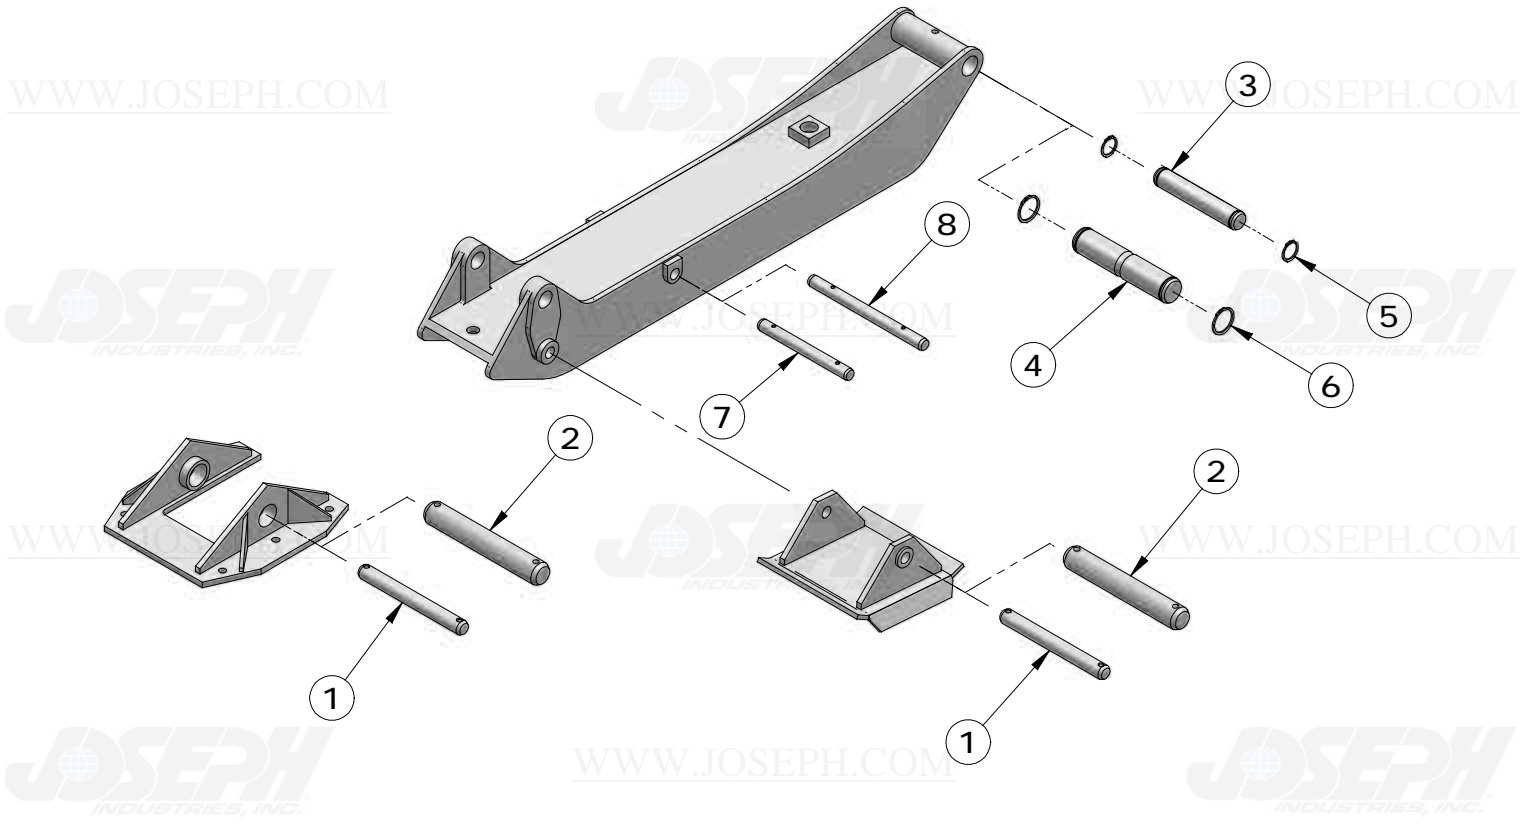

STABILIZER AND FEET

ITEM NUMBER	PART NUMBER	DESCRIPTION	QUANTITY	300D	310D	315D	REMARKS
1	T33681	PIN	1	X			SERIAL NO. - 802199
2	T69472	PIN	1	X			SERIAL NO. 802200 -
3	T139953	PIN	1	X			SERIAL NO. - 802199
4	T158112	PIN	1	X			SERIAL NO. 802200 -
5	40M7179	SNAP RING	2	X			SERIAL NO. - 802199
6	L78069	SNAP RING	2	X			SERIAL NO. 802200 -
7	T112961	PIN	1	X			SERIAL NO. - 802199
8	T184988	PIN	1	X			SERIAL NO. 802200 - (SUB FOR T130369)