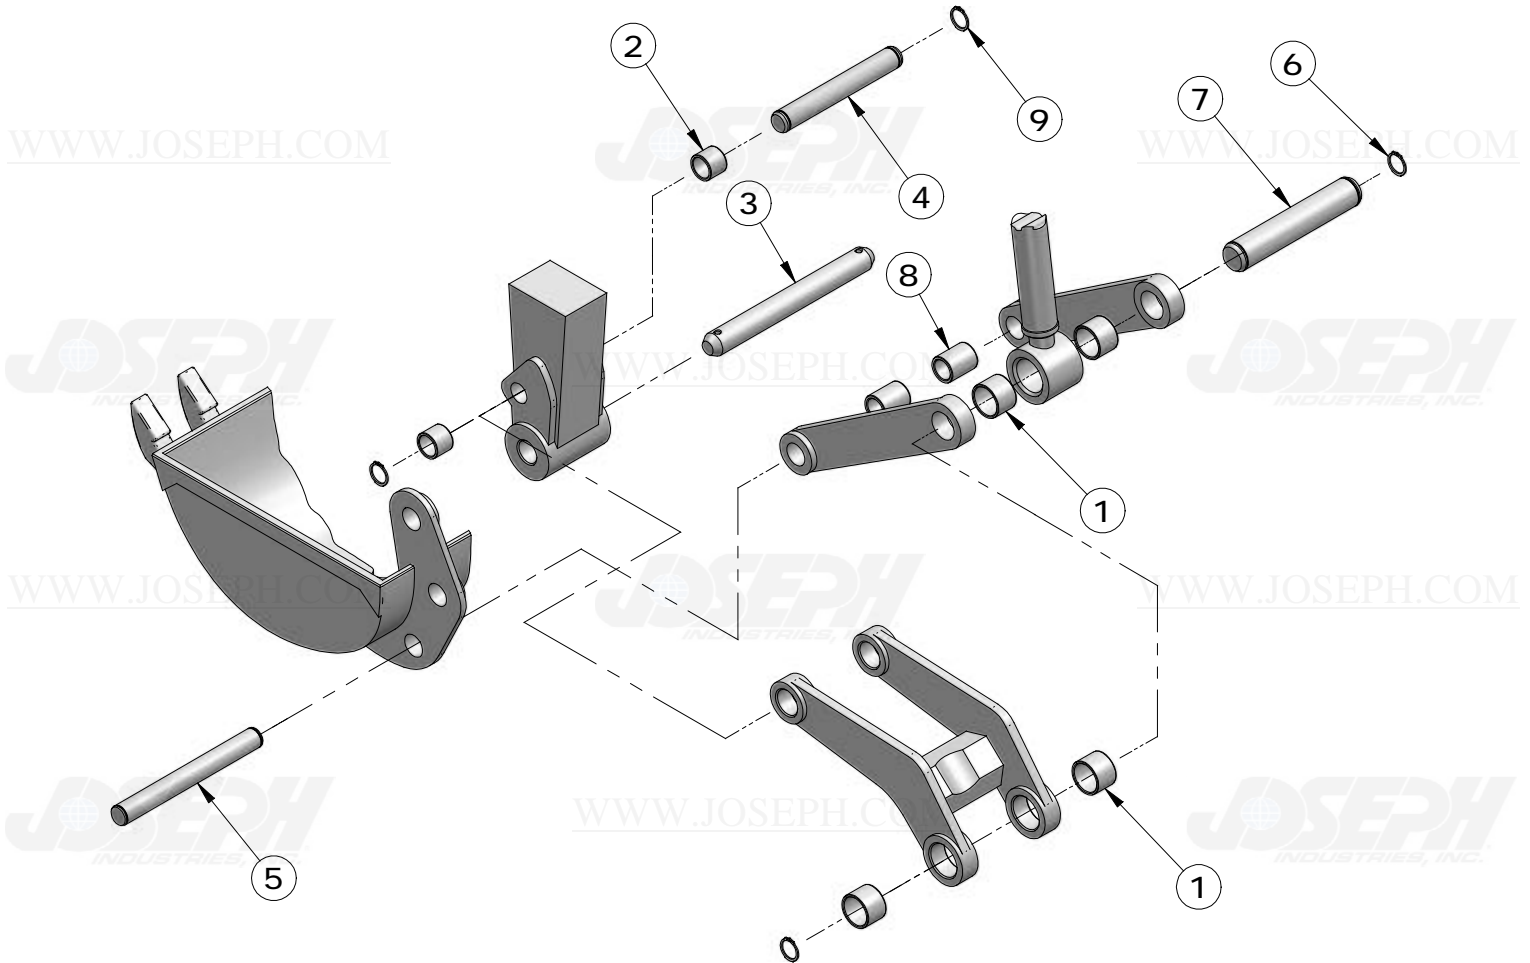

BUCKET LINKS AND PINS SERIAL NO. 783628 -

ITEM NUMBER	PART NUMBER	DESCRIPTION	QUANTITY	410D	510D	REMARKS
1	T101084	BUSHING	4	X	X	
2	R72579	BUSHING	2	X	X	
3	T125926	PIN	1	X	X	(SUB FOR T140880)
4	T140906	PIN	1	X	X	
5	T140881	PIN	1	X	X	SERIAL NO. - 788307
	T125931	PIN	1	X	X	SERIAL NO. 788308 -
6	40M7066	SNAP RING	2	X	X	
7	T140905	PIN	1	X	X	
8	T101148	BUSHING	2	X	X	
9	40M7179	SNAP RING	2	X	X