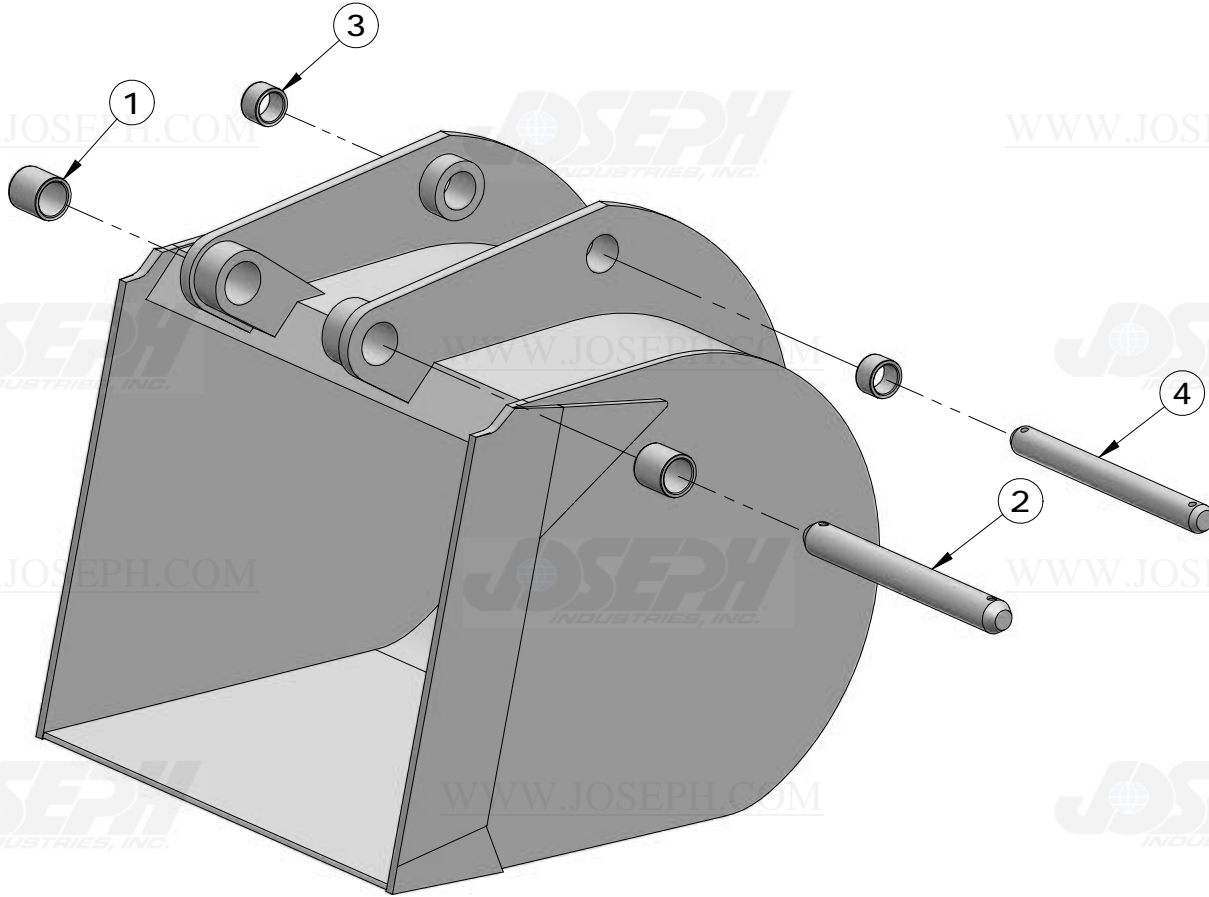

18", 24", 30", & 36" STANDARD BACKHOE BUCKET 18" & 24" HEAVY DUTY BUCKET

ITEM NUMBER	PART NUMBER	DESCRIPTION	QUANTITY	210C	REMARKS
1	T105987	BUSHING	2	X	SERIAL NO. - 748528
	T113755	BUSHING	2	X	SERIAL NO. 748529 -
2	T125926	PIN	1	X	SERIAL NO. - 783618
	T140880	PIN	1	X	SERIAL NO. 783619 - 788307
	T125926	PIN	1	X	SERIAL NO. 788308 -
3	T105988	BUSHING	4	X	SERIAL NO. - 748528
	T113756	BUSHING	4	X	SERIAL NO. 748529 -
4	T125931	PIN	1	X	SERIAL NO. - 783618
	T140881	PIN	1	X	SERIAL NO. 783619 - 788307
	T125931	PIN	1	X	SERIAL NO. 788308 -

Toll Free USA & Canada: 800-321-9983 Fax: 330-342-3895 www.joseph.com

All manufacturers' names, numbers, symbols and descriptions are used for reference purpose only,
and it is not implied that any part listed is the product of the manufacturer.

Copyright 2008, Joseph Industries, Inc.