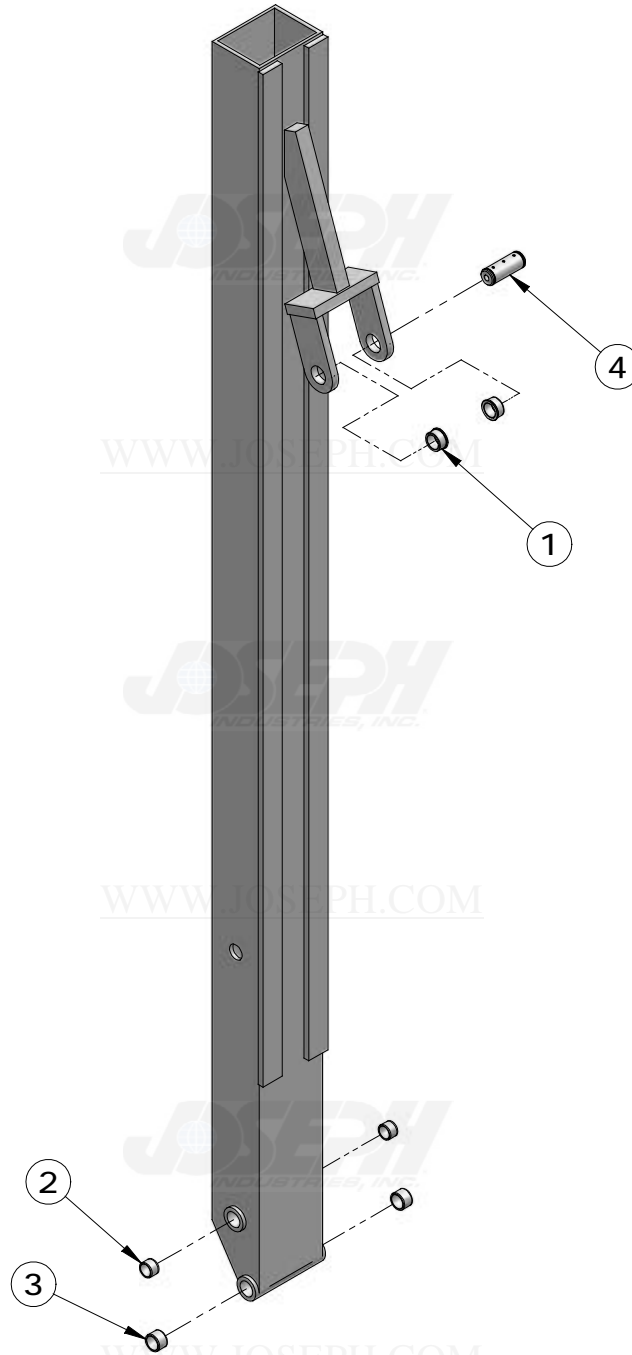

EXTENDIBLE DIPPERSTICK EXTENSION

ITEM NUMBER	PART NUMBER	DESCRIPTION	QUANTITY	310C	410C	510C	610C	REMARKS
1	T100762	BUSHING	2	X	X			
	T1006261	BUSHING	1			X	X	
2	T100763	BUSHING	2	X	X	X	X	
3	T51859	BUSHING	2			X	X	
4	T106258	PIN	1			X	X	

Toll Free USA & Canada: 800-321-9983 Fax: 330-342-3895 www.joseph.com

All manufacturers' names, numbers, symbols and descriptions are used for reference purpose only, and it is not implied that any part listed is the product of the manufacturer.

Copyright 2008, Joseph Industries, Inc.