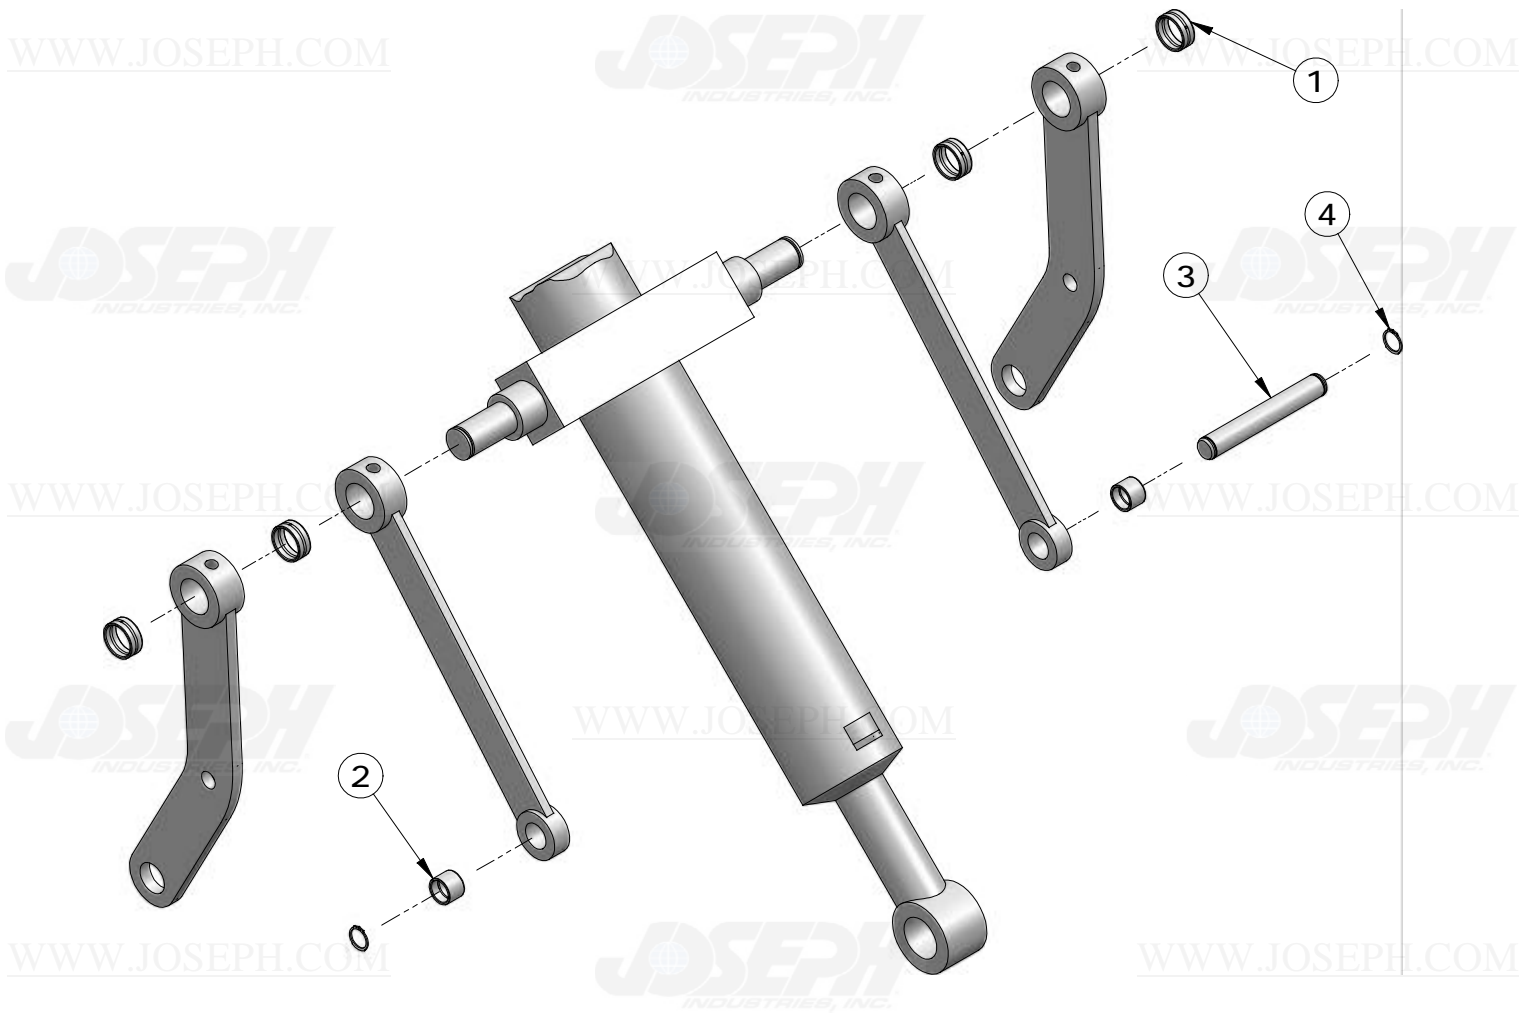

JOHN DEERE PINS AND BUSHINGS

BUCKET LINKAGE SERIAL NO. 742527 -

ITEM NUMBER	PART NUMBER	DESCRIPTION	QUANTITY	210C	REMARKS
1	T76637	BUSHING	4	X	
2	T76639	BUSHING	2	X	
3	T113057	PIN	1	X	SERIAL NO. 754233 -
4	40M7180	SNAP RING	2	X	SERIAL NO. 754233 -