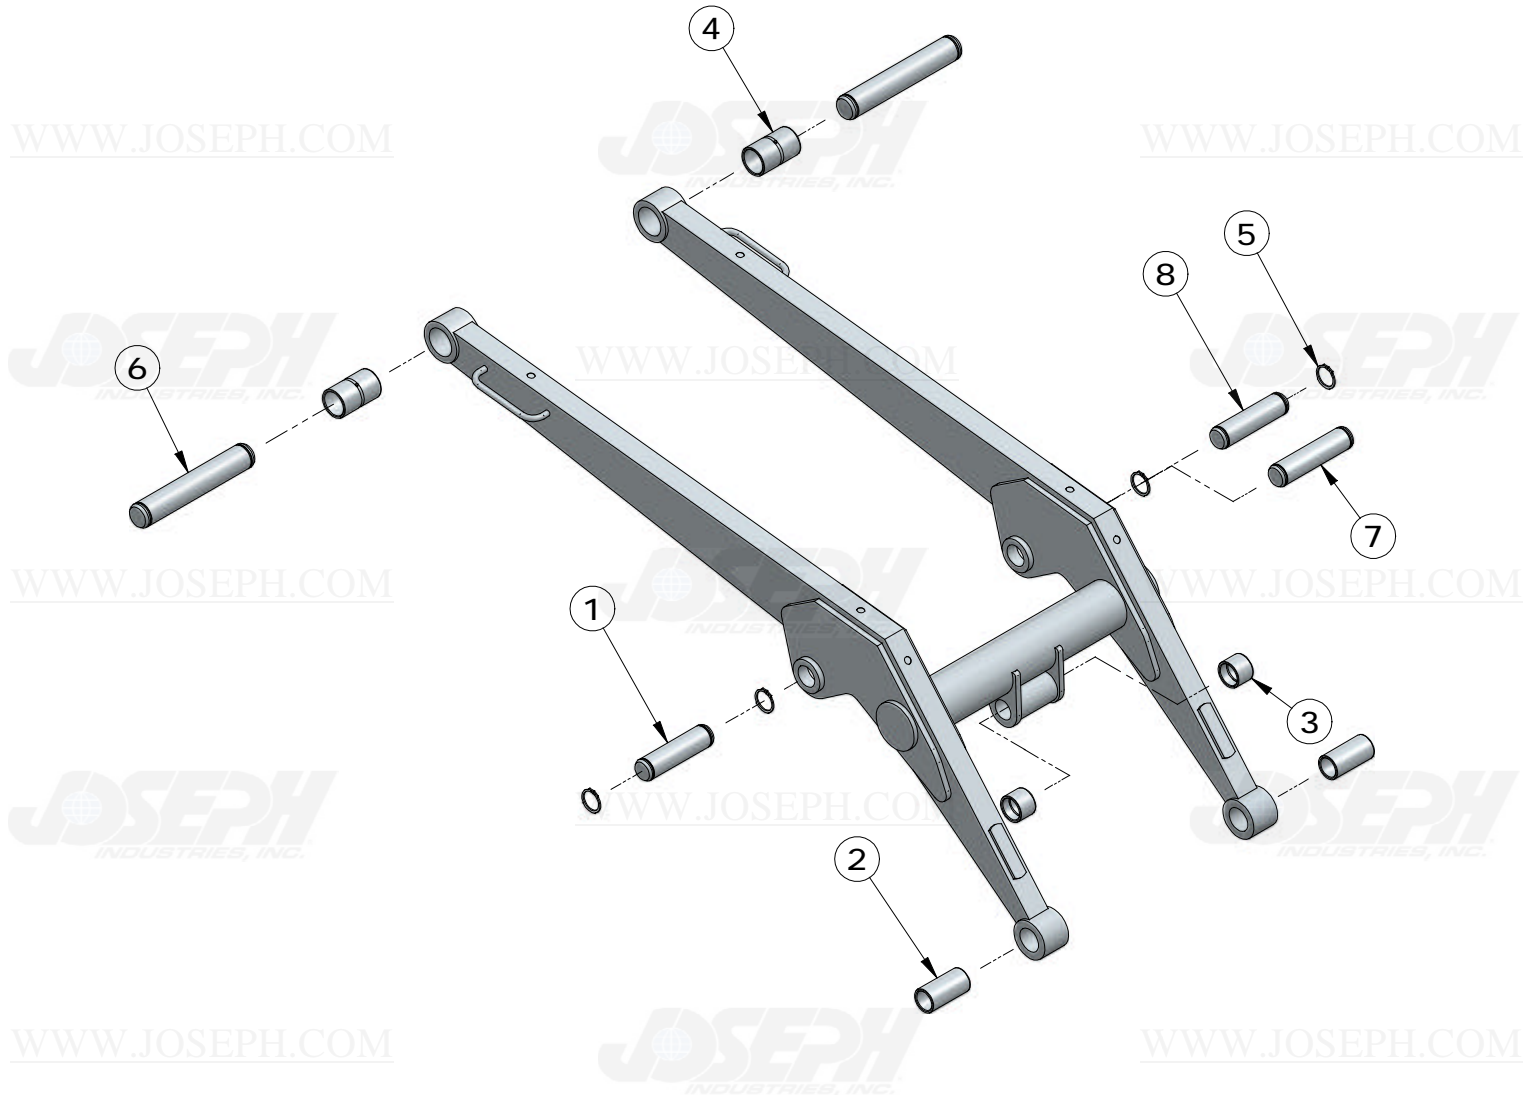

LOADER LIFT ARMS

ITEM NUMBER	PART NUMBER	DESCRIPTION	QUANTITY	410D	510D	REMARKS
1	T140086	PIN	1	X	X	1.772" X 6.783" RIGHT
2	T76638	BUSHING	2	X	X	
3	T76639	BUSHING	2	X	X	
4	T128309	BUSHING	2	X	X	
5	40M7180	SNAP RING	4	X	X	
6	T158906	PIN	2	X	X	SERIAL NO. 814652 - (SUB FOR T79092)
7	T151953	PIN	1	X	X	SERIAL NO. 803114 - (1.772" X 7.461" LEFT)
8	T140086	PIN	1	X	X	SERIAL NO. - 803113 (1.772" X 6.783" LEFT)