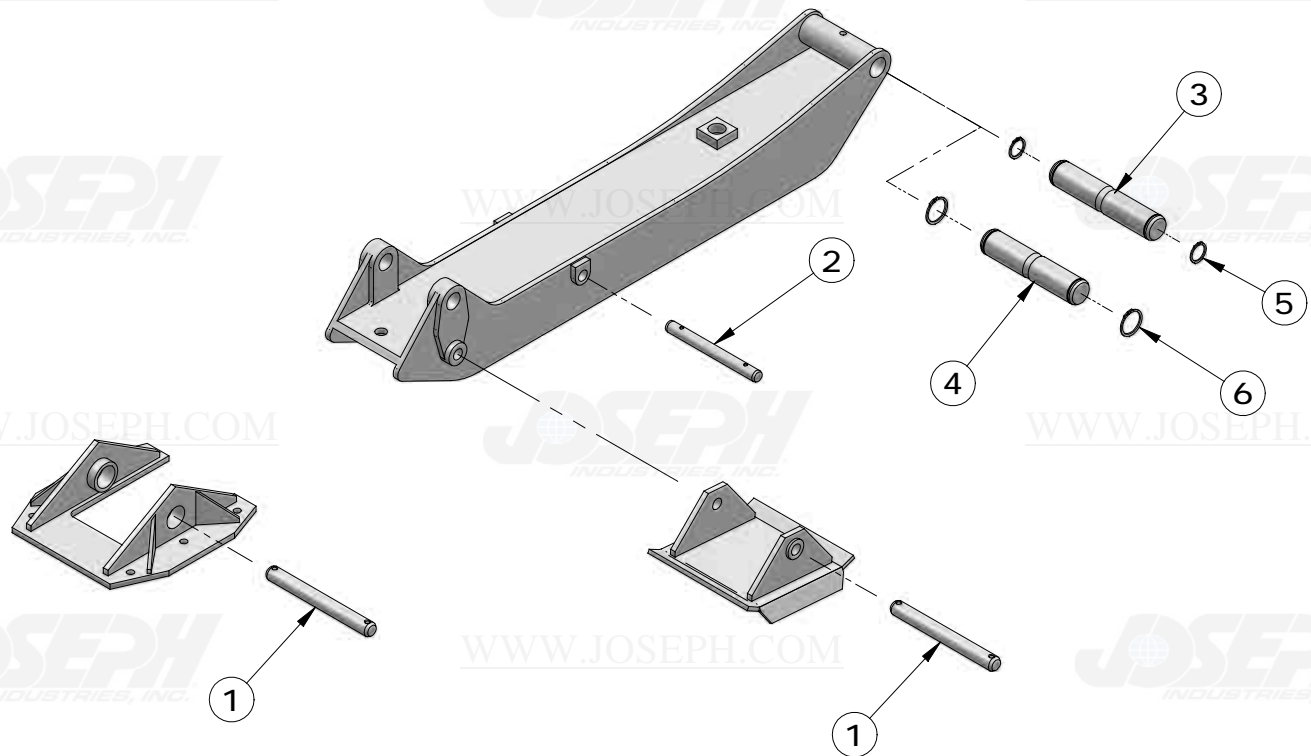

STABILIZER AND FEET

ITEM NUMBER	PART NUMBER	DESCRIPTION	QUANTITY	300D	310D	315D	REMARKS
1	T69472	PIN	1		X		
2	T184988	PIN	1		X		(SUB FOR T130369)
3	T129856	PIN	1		X		SERIAL NO. - 802199
4	T158112	PIN	1		X		SERIAL NO. 802200 -
5	40M7179	SNAP RING	2		X		SERIAL NO. - 802199
6	L78069	SNAP RING	2		X		SERIAL NO. 802200 -