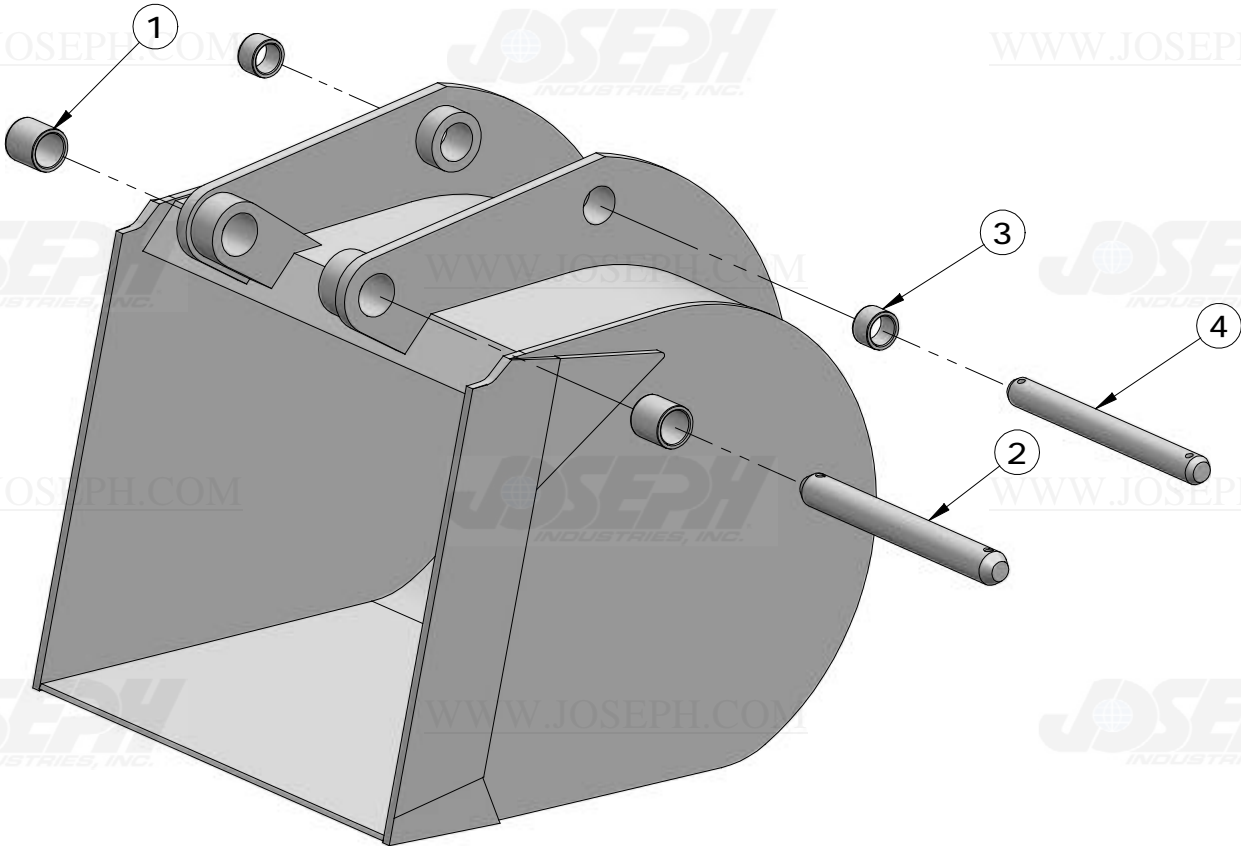

JOHN DEERE PINS AND BUSHINGS

18" STANDARD & HEAVY DUTY BUCKET 5.1 cu. ft.

ITEM NUMBER	PART NUMBER	DESCRIPTION	QUANTITY	410D	510D	REMARKS
1	T113755	BUSHING	2	X	X	
2	T125926	PIN	1	X	X	SERIAL NO. - 783627
	T140880	PIN	1	X	X	SERIAL NO. 783628 - 815397
	T125926	PIN	1	X	X	SERIAL NO. 815398 -
3	T113756	BUSHING	4	X	X	
4	T125931	PIN	1	X	X	SERIAL NO. - 783627
	T140881	PIN	1	X	X	SERIAL NO. 783628 - 815397
	T125931	PIN	1	X	X	SERIAL NO. 815398 -