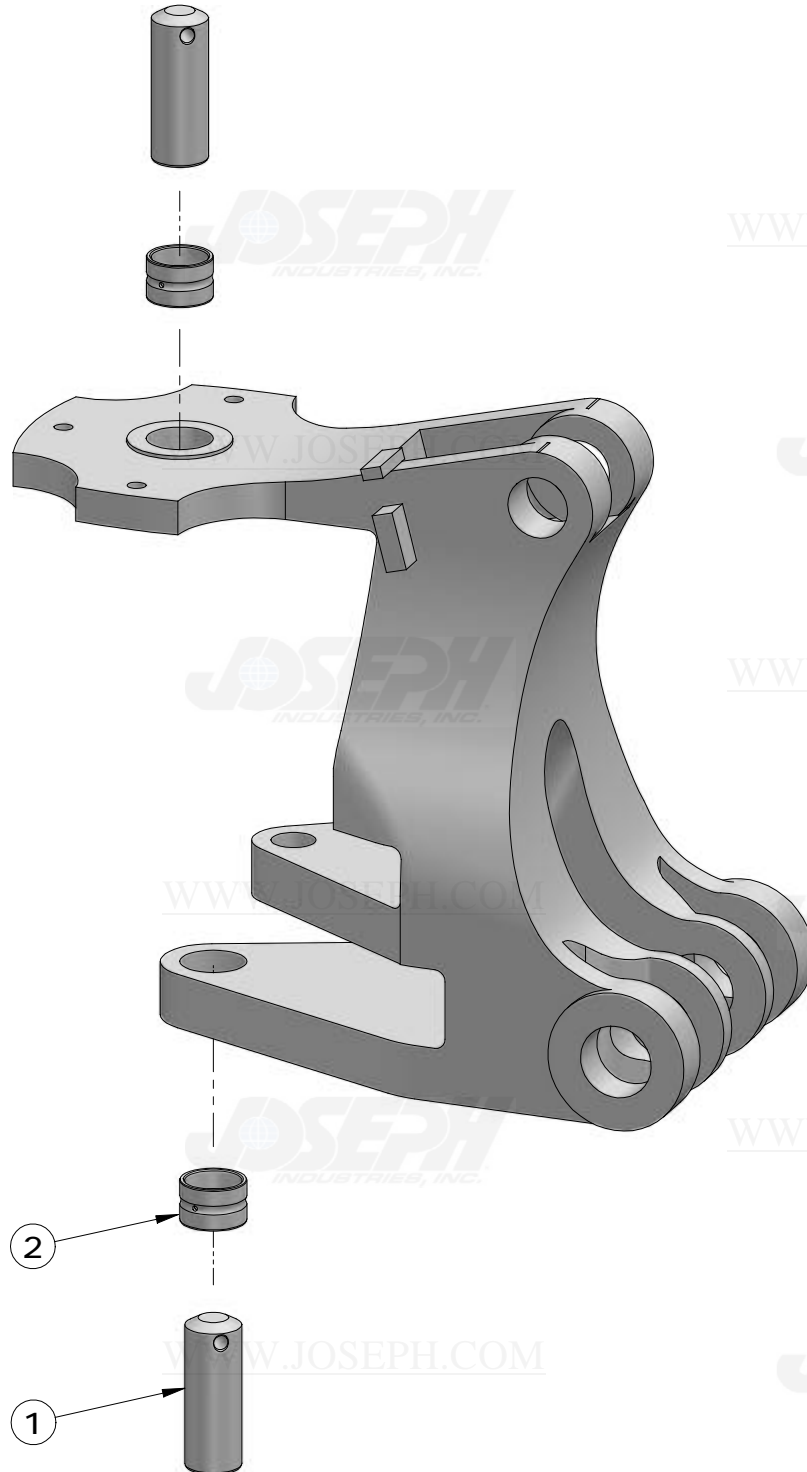

SWING FRAME & PINS

ITEM NUMBER	PART NUMBER	DESCRIPTION	QUANTITY	300D	310D	315D	REMARKS
1	T78795	PIN	2			X	
2	T126935	BUSHING	2			X