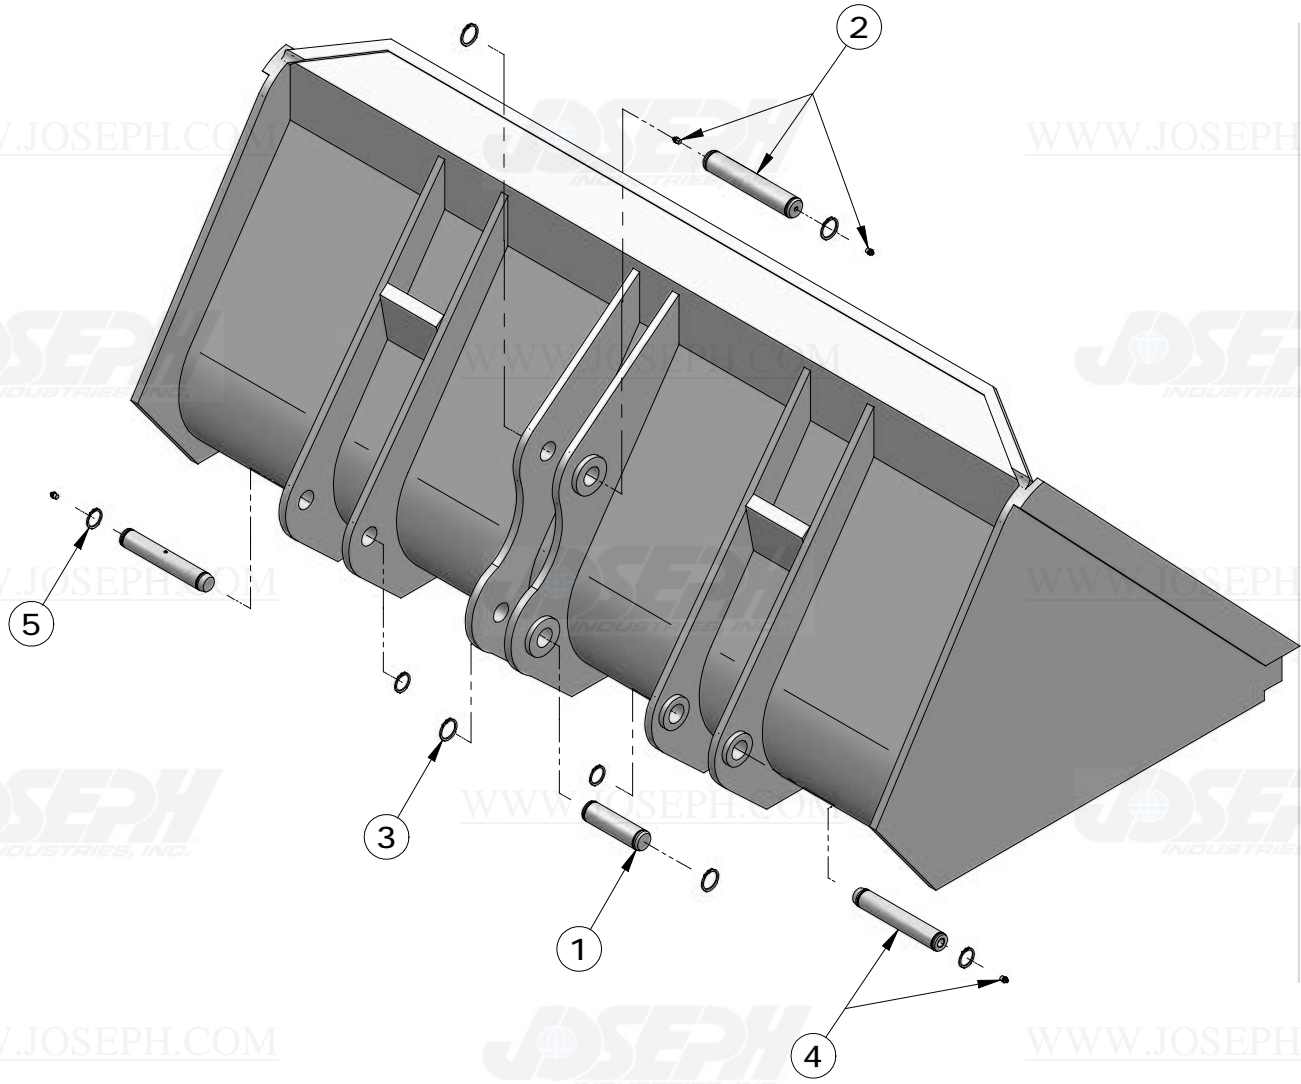

LOADER BUCKET PINS

ITEM NUMBER	PART NUMBER	DESCRIPTION	QUANTITY	300D	310D	315D	410D	510D	REMARKS
1	T100188	PIN	1	X	X	X	X	X	
2	AT86422	PIN ASSY	1	X	X	X	X	X	(WITH GREASE FITTINGS)
3	40M7180	SNAP RING	4	X	X	X	X	X	45 X 2.5 MM
4	AT86420	PIN ASSY	2	X					
	AT86427	PIN ASSY	2		X	X	X	X	(WITH GREASE FITTING) (SUB FOR T150666)
5	40M7179	SNAP RING	4	X	X	X	X	X	40 X 2.5 MM

Toll Free USA & Canada: 800-321-9983 Fax: 330-342-3895 www.joseph.com

All manufacturers' names, numbers, symbols and descriptions are used for reference purpose only,
and it is not implied that any part listed is the product of the manufacturer.

Copyright 2008, Joseph Industries, Inc.