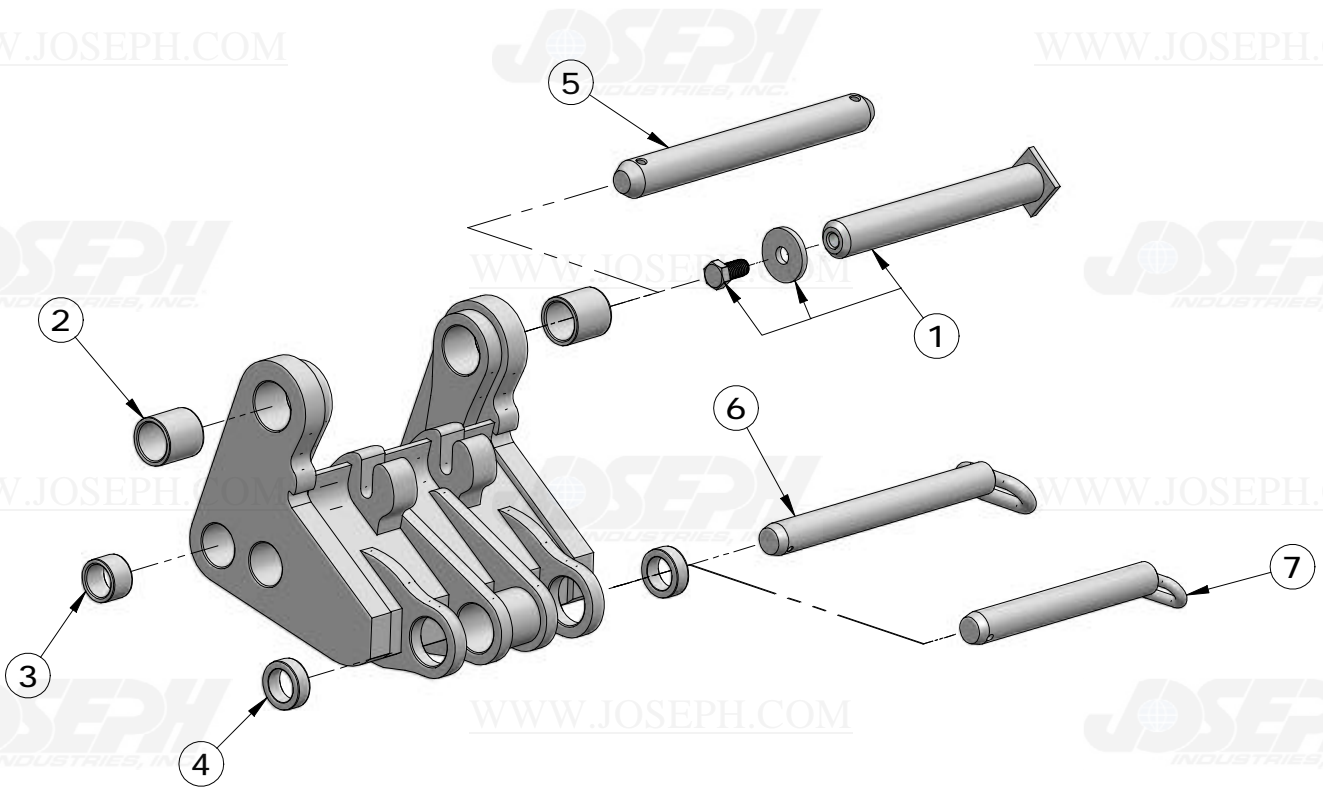

BACKHOE BUCKET COUPLER

ITEM NUMBER	PART NUMBER	DESCRIPTION	QUANTITY	300D	310D	315D	REMARKS
1	AT143533	PIN ASSY	1	X	X	X	SERIAL NO. - 783618 & 804487 -
2	T113755	BUSHING	2	X	X	X	
3	T113756	BUSHING	4	X	X	X	
4	T142072	BUSHING	2	X	X	X	(1.542" X 2.243" X 3/4")
5	T140880	PIN	1	X	X	X	SERIAL NO. 783619 - 788307
	T125926	PIN	1	X	X	X	SERIAL NO. 788308 - 804486
6	AT179130	PIN	1	X	X	X	(13.88 INCHES LONG)(SUB FOR AT141690)
7	AT141689	PIN	1	X	X	X	(11.38 INCHES LONG)