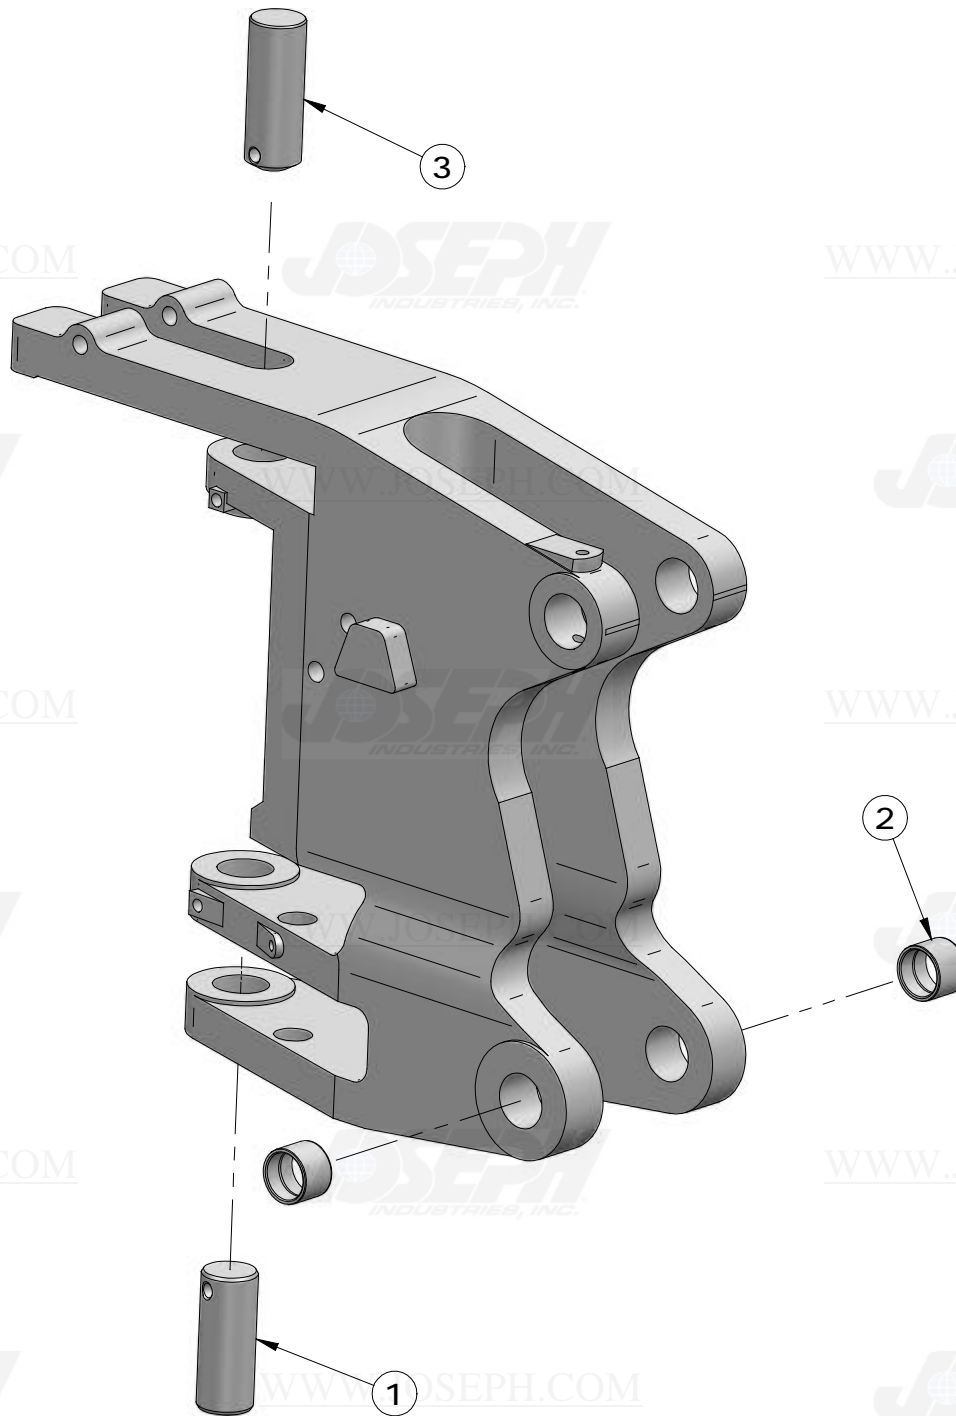

SWING FRAME AND PINS

ITEM NUMBER	PART NUMBER	DESCRIPTION	QUANTITY	410C	510C	610C	REMARKS
1	T67203	PIN	1		X	X	
	T67203	PIN	1	X			SERIAL NO. - 761934
	T118680	PIN	1	X			SERIAL NO. 761935 -
2	T77348	BUSHING	2	X	X	X	
3	T78795	PIN	1	X	X	X	

Toll Free USA & Canada: 800-321-9983 Fax: 330-342-3895 www.joseph.com

All manufacturers' names, numbers, symbols and descriptions are used for reference purpose only, and it is not implied that any part listed is the product of the manufacturer.

Copyright 2008, Joseph Industries, Inc.