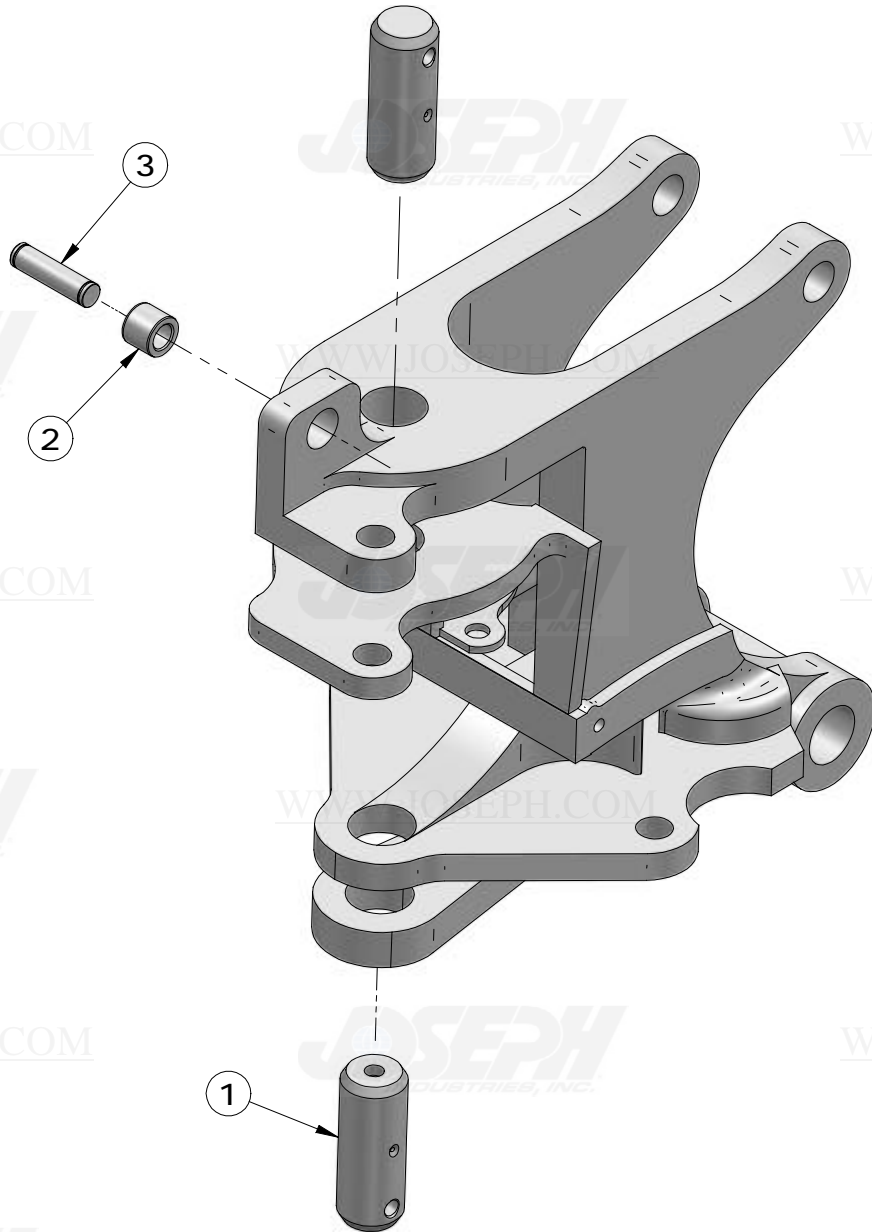

SWING FRAME & PINS

ITEM NUMBER	PART NUMBER	DESCRIPTION	QUANTITY	300D	310D	315D	REMARKS
1	T158612	PIN	1	X	X		LOWER SWINGFRAME, (SUB FOR T133561)
	T160493	PIN	1	X	X		UPPER SWINGFRAME,
2	T158419	BUSHING	1	X	X		(SUB FOR AZ23708)
3	T133618	PIN	1	X	X