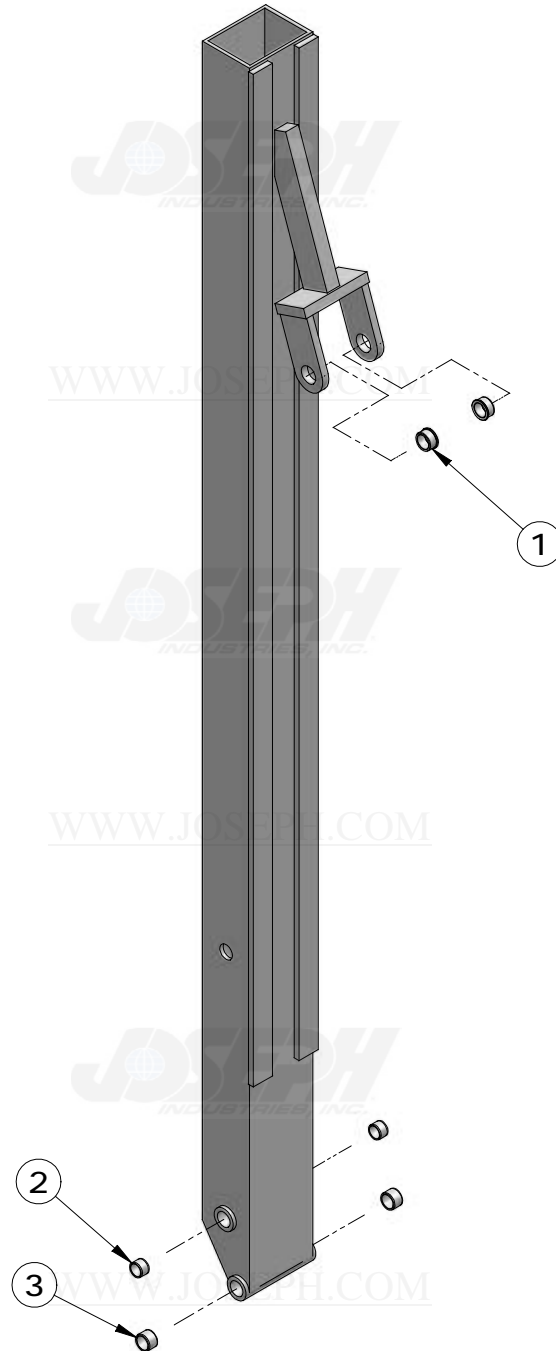

EXTENDIBLE DIPPERSTICK EXTENSION SERIAL NO. - 787831 (1.2M)

ITEM NUMBER	PART NUMBER	DESCRIPTION	QUANTITY	300D	310D	315D	REMARKS
1	T100762	BUSHING	2		X	X	
2	T100763	BUSHING	2		X	X	
3	T51859	BUSHING	2		X	X