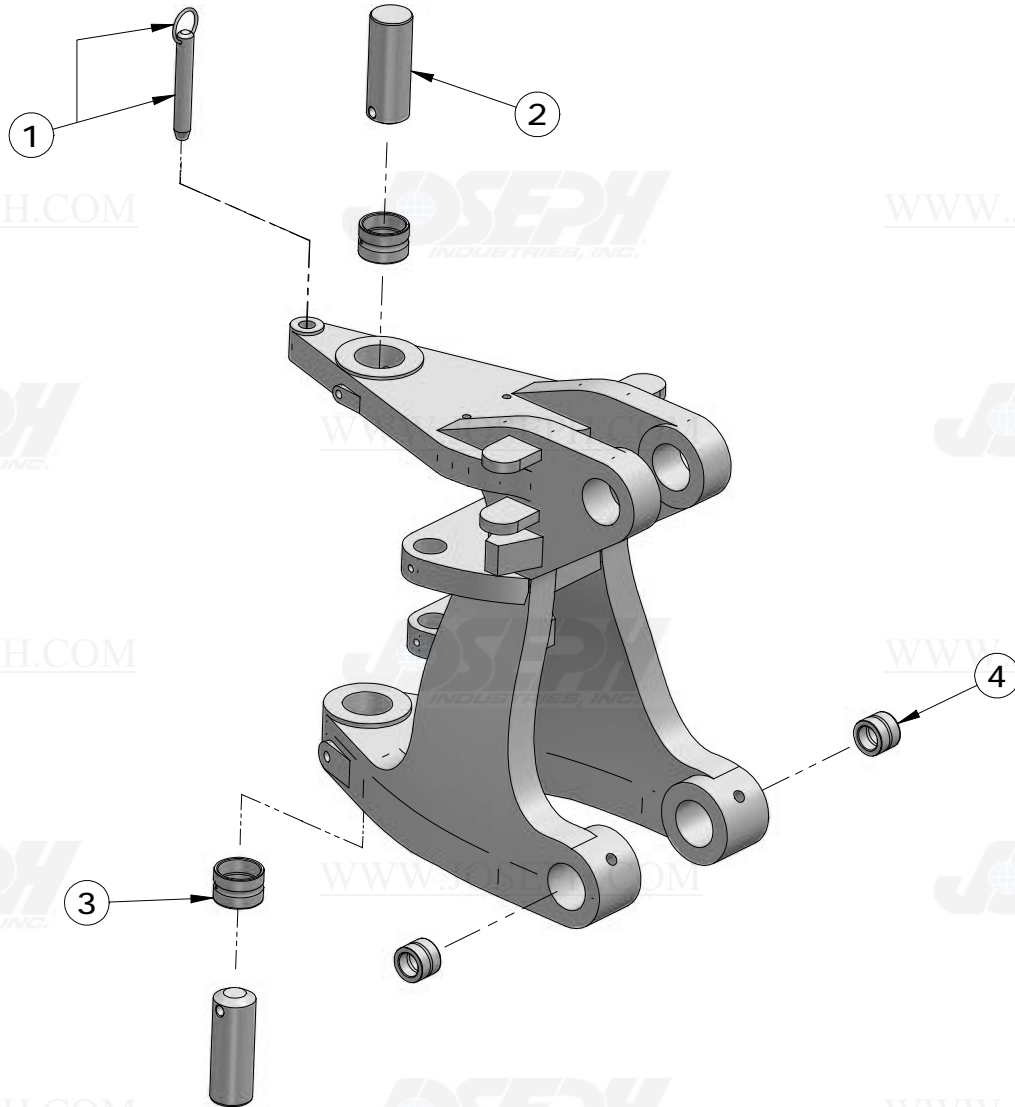

SWING FRAME AND PINS

ITEM NUMBER	PART NUMBER	DESCRIPTION	QUANTITY	310C	REMARKS
1	AT101652	PIN	1	X	(SWING LOCK)
2	T78795	PIN	2	X	SERIAL NO. - 761934 (SUB FOR T100307 THIS APPLICATION)
	T126916	PIN	2	X	SERIAL NO. - 761935
3	T100252	BUSHING	2	X	SERIAL NO. - 761934 NO LONGER AVAILABLE (SUB T126935)
	T126935	BUSHING	2	X	
4	T47070	BUSHING	2	X	SERIAL NO. - 761934 NO LONGER AVAILABLE (SUB T126936)
	T126936	BUSHING	2	X