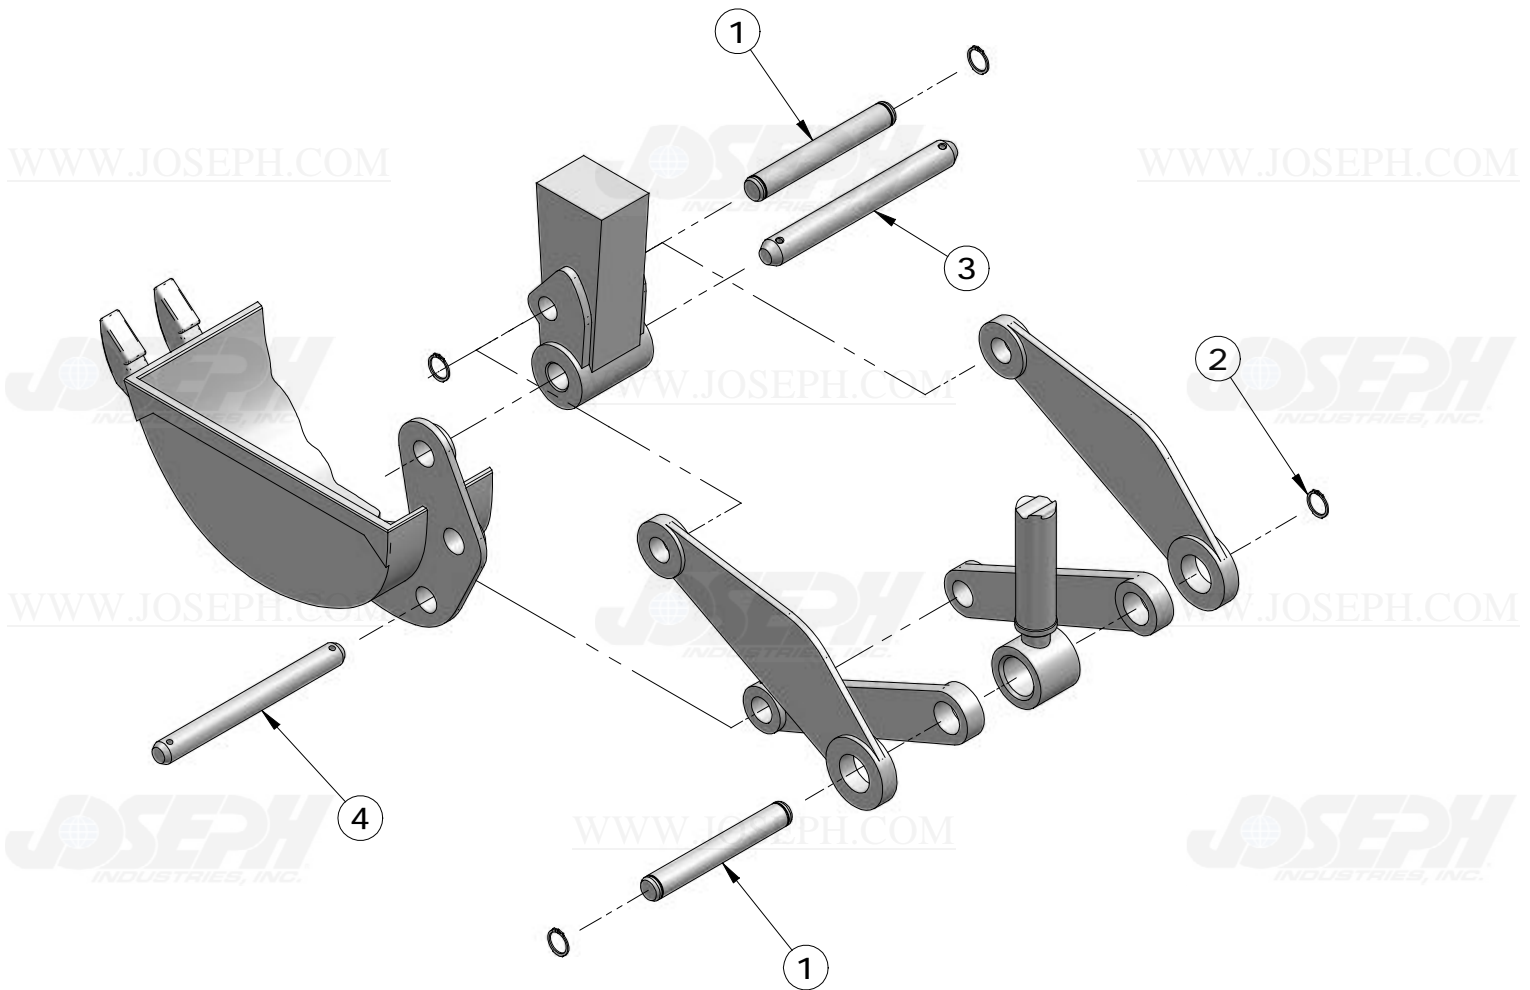

BUCKET LINKS AND PINS

ITEM NUMBER	PART NUMBER	DESCRIPTION	QUANTITY	210C	REMARKS
1	T125929	PIN	2	X	SERIAL NO. -783618 (SUB FOR T100827 & T101173)
	T140906	PIN	2	X	SERIAL NO. 783619 -
2	40M7179	SNAP RING	4	X	
3	T125926	PIN	1	X	SERIAL NO. 756229 - 783618
	T140880	PIN	1	X	SERIAL NO. 783619 - 788307
	T125926	PIN	1	X	SERIAL NO. 788308 -
4	T125931	PIN	1	X	SERIAL NO. 756229 - 783618
	T140881	PIN	1	X	SERIAL NO. 783619 - 788307
	T125931	PIN	1	X	SERIAL NO. 788308 -