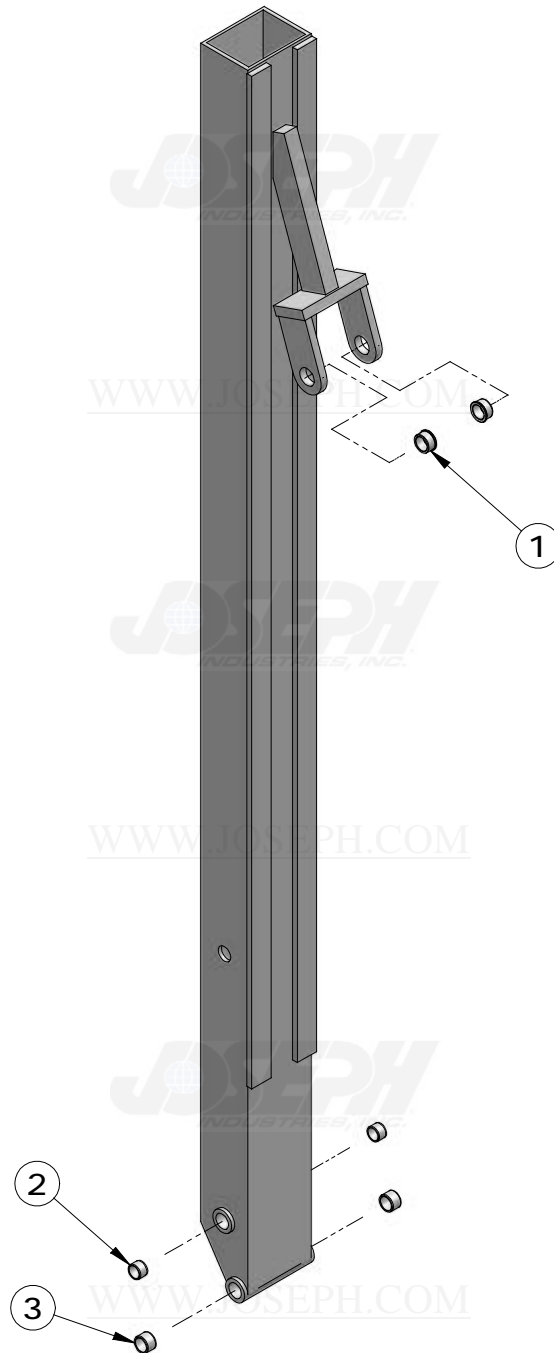

EXTENDIBLE DIPPERSTICK EXTENSION SERIAL NO. - 787831

ITEM NUMBER	PART NUMBER	DESCRIPTION	QUANTITY	300D	310D	315D	REMARKS
1	T100752	BUSHING	2	X			
2	T100763	BUSHING	2	X			
3	T51859	BUSHING	2	X			

Toll Free USA & Canada: 800-321-9983 Fax: 330-342-3895 www.joseph.com

All manufacturers' names, numbers, symbols and descriptions are used for reference purpose only,
and it is not implied that any part listed is the product of the manufacturer.

Copyright 2008, Joseph Industries, Inc.