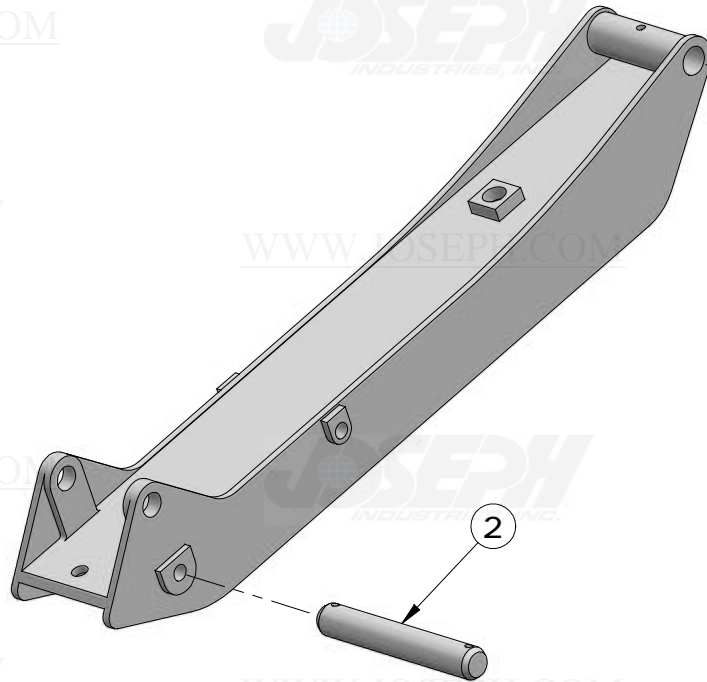

STABILIZER & FEET

WWW.JOSEPH.COM

WWW.JOSEPH.COM

WWW.JOSEPH.COM

WWW.JOSEPH.COM

WWW.JOSEPH.COM

WWW.JOSEPH.COM

WWW.JOSEPH.COM

WWW.JOSEPH.COM

ITEM NUMBER	PART NUMBER	DESCRIPTION	QUANTITY	410C	510C	610C	REMARKS
1	T80615	PIN	2	X	X	X	
2	T69472	PIN	2	X	X	X	

WWW.JOSEPH.COM

WWW.JOSEPH.COM