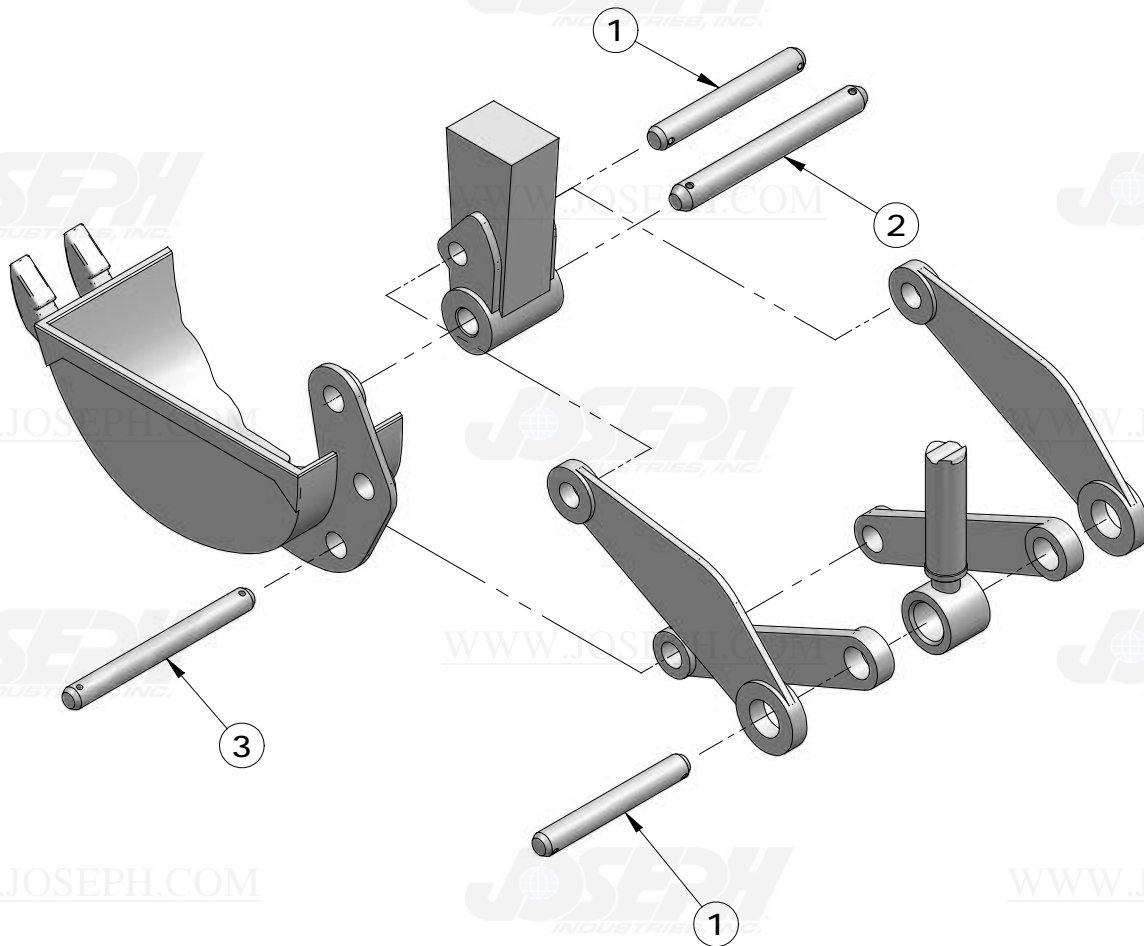

BUCKET LINKS & PINS SERIAL NO. - 783645

ITEM NUMBER	PART NUMBER	DESCRIPTION	QUANTITY	300D	310D	315D	REMARKS
1	T125929	PIN	2	X			
2	T125926	PIN	1	X			
3	T125931	PIN	1	X