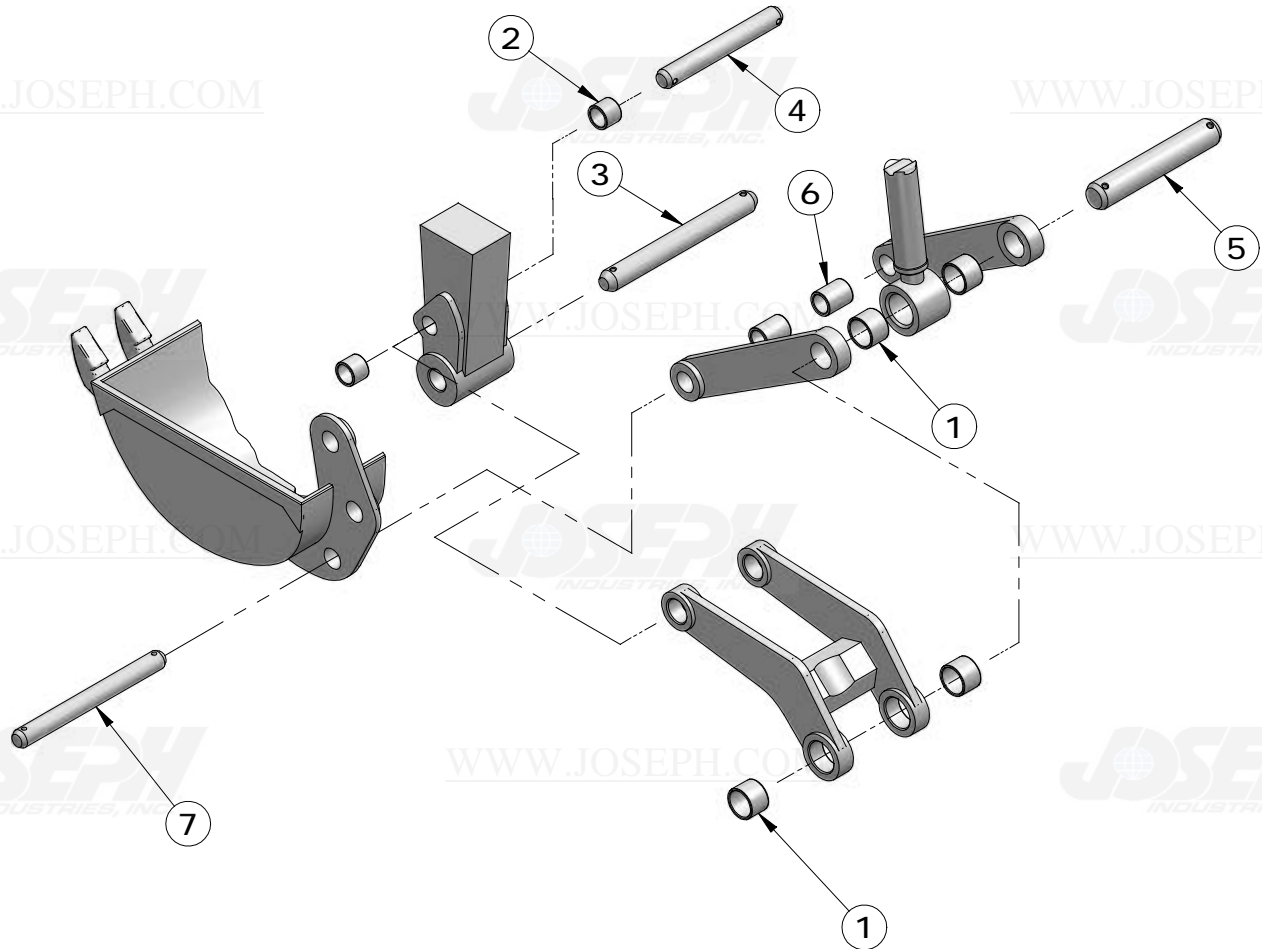

BUCKET LINKS & PINS SERIAL NO. - 783624

ITEM NUMBER	PART NUMBER	DESCRIPTION	QUANTITY	300D	310D	315D	REMARKS
1	T101084	BUSHING	4		X	X	
2	R72579	BUSHING	2		X	X	
3	T101148	PIN	1		X	X	
4	T125929	PIN	1		X	X	
	T100188	PIN	AR		X	X	(SUB FOR (AR) T125937) (WITH EXTENDIBLE DIPPERSTICK)
	T126033	PIN	AR		X	X	(WITH EXTENDIBLE DIPPERSTICK)
	40M7180	SNAP RING	AR		X	X	(WITH EXTENDIBLE DIPPERSTICK)
5	T125939	PIN	1		X	X	
6	T101148	BUSHING	2		X	X	
7	T125931	PIN	1		X	X	

Toll Free USA & Canada: 800-321-9983 Fax: 330-342-3895 www.joseph.com

All manufacturers' names, numbers, symbols and descriptions are used for reference purpose only, and it is not implied that any part listed is the product of the manufacturer.

Copyright 2008, Joseph Industries, Inc.