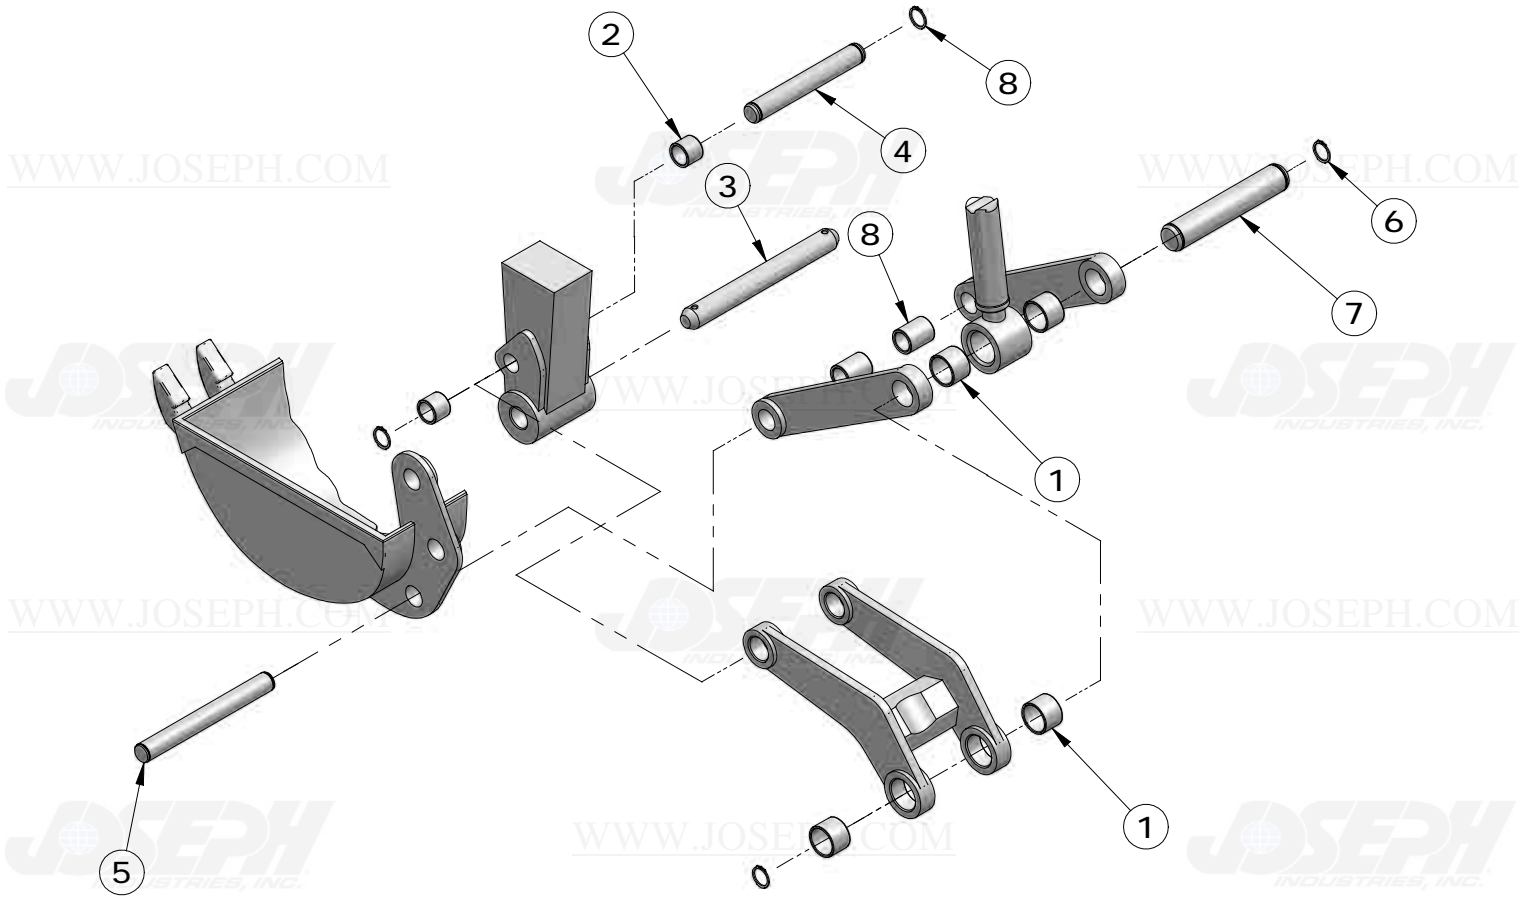

JOHN DEERE PINS AND BUSHINGS

BUCKET LINKS AND PINS

SERIAL NO. 783619 -

ITEM NUMBER	PART NUMBER	DESCRIPTION	QUANTITY	300D	310D	315D	REMARKS
1	T101084	BUSHING	4		X	X	
2	R72579	BUSHING	2		X	X	
3	T140880	PIN	1		X	X	SERIAL NO. -788307
	T125926	PIN	1		X	X	SERIAL NO. 788308 -
4	T140906	PIN	1		X	X	
	T100188	PIN	AR		X	X	(SUB FOR (AR) T125937) (WITH EXTENDIBLE DIPPERSTICK)
	T126033	PIN	AR		X	X	(WITH EXTENDIBLE DIPPERSTICK)
	40M7180	SNAP RING	AR		X	X	(WITH EXTENDIBLE DIPPERSTICK)
5	T140881	PIN	1		X	X	SERIAL NO. - 788307
	T125931	PIN	1		X	X	SERIAL NO. 788308 -
6	40M7066	SNAP RING	2		X	X	
7	T140905	PIN	1		X	X	
8	T101148	BUSHING	2		X	X