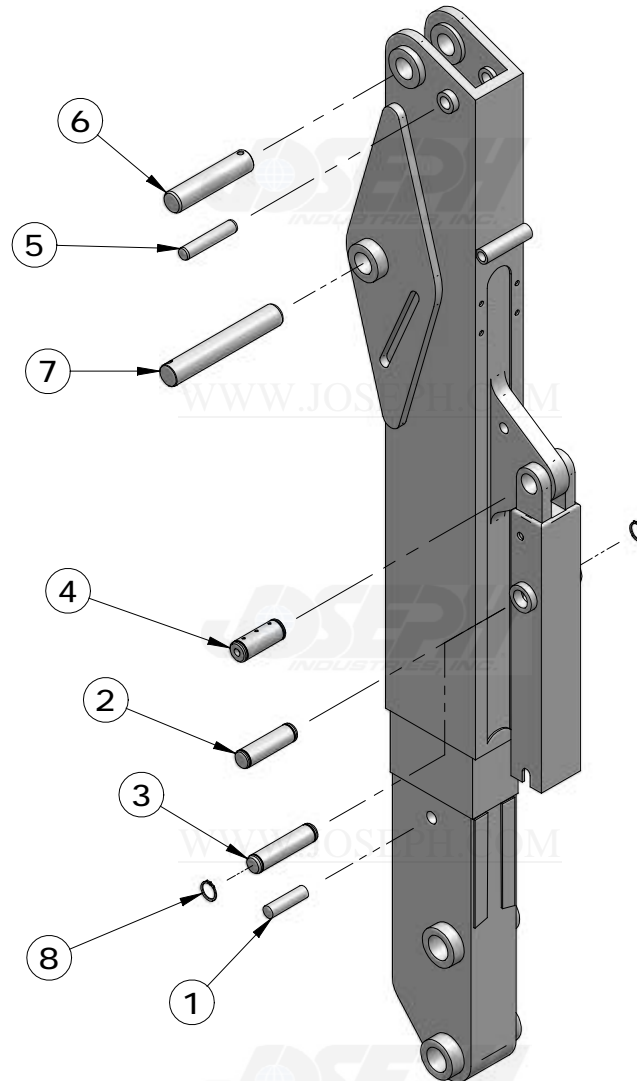

EXTENDIBLE DIPPERSTICK CROWD, EXTENSION AND BUCKET CYLINDER PINS

ITEM NUMBER	PART NUMBER	DESCRIPTION	QUANTITY	410C	510C	610C	REMARKS
1	B28568	DOWEL PIN	1	X	X	X	
2	T100188	PIN	1	X	X	X	(SUB FOR T100954 OR T25937)
3	T125946	PIN	1		X	X	(SUB FOR T100289, THIS APPLICATION)(SUB FOR T100385)
4	T106258	PIN	1		X	X	
5	T113347	PIN	1	X	X	X	(SUB FOR U10707)
6	T126033	PIN	1	X	X	X	(SUB FOR T81345)
7	T125922	PIN	1	X	X	X	(SUB FOR T79866)
8	40M7180	SNAP RING	2	X	X	X