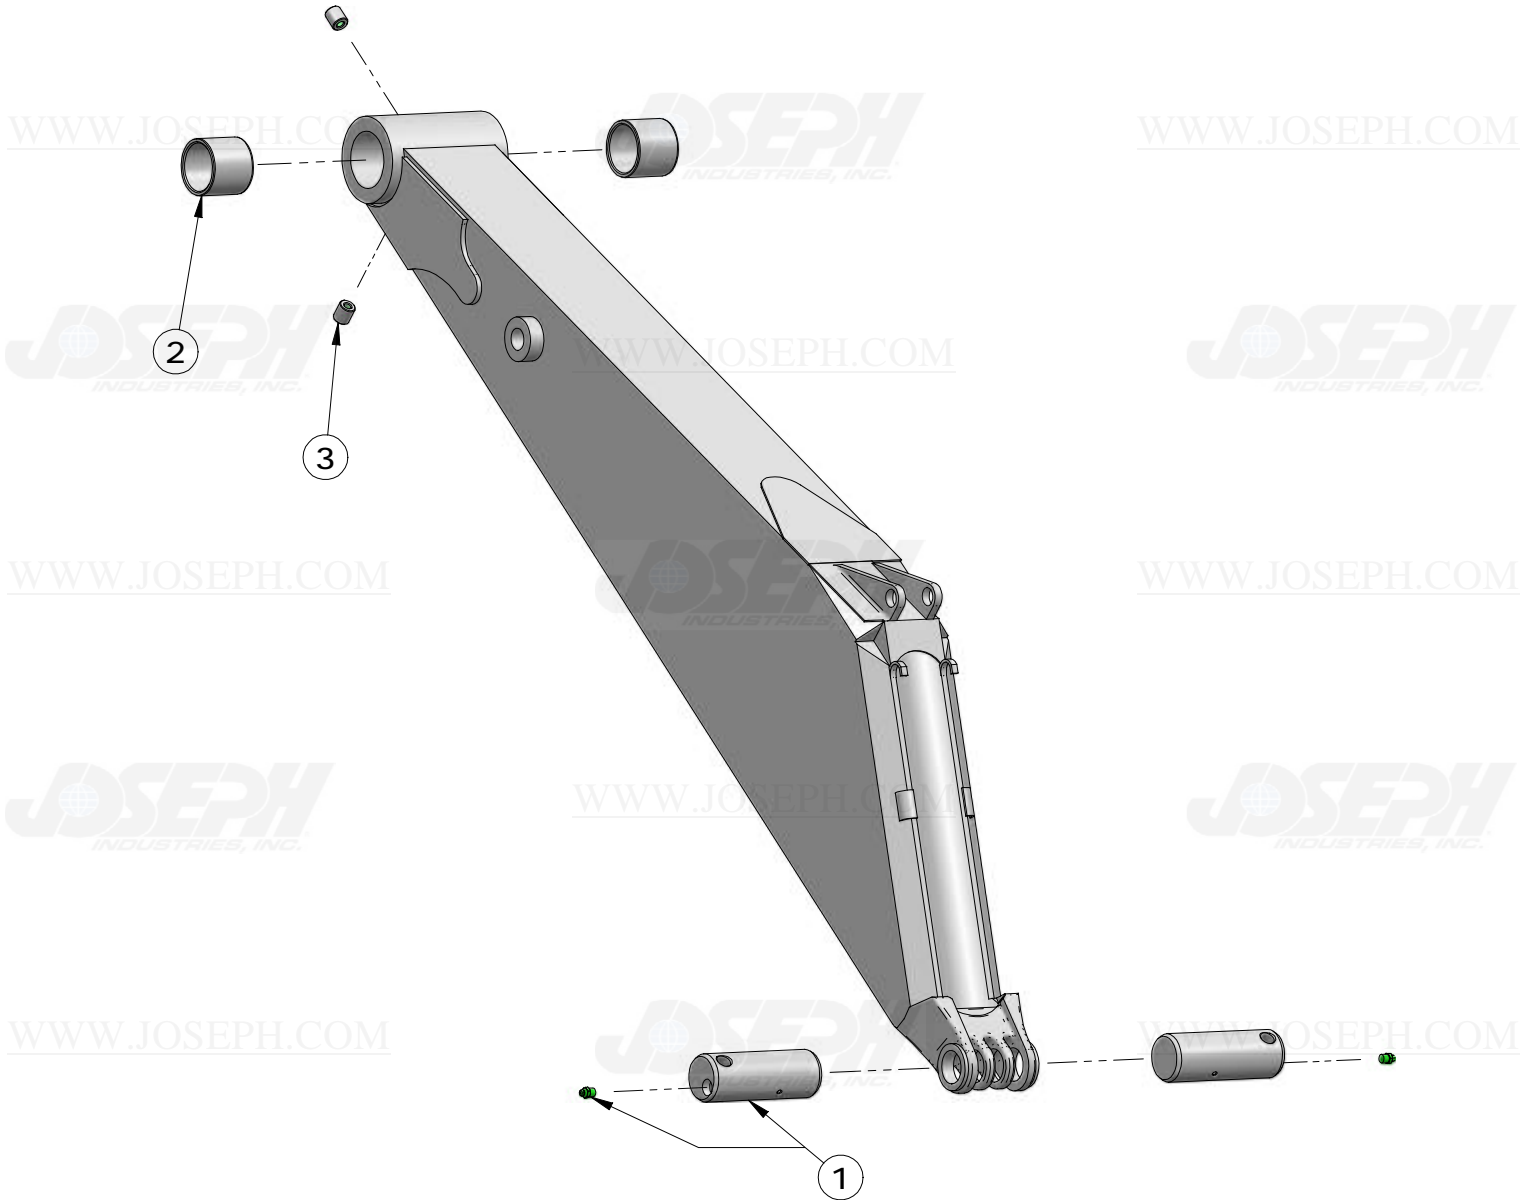

BACKHOE BOOM

ITEM NUMBER	PART NUMBER	DESCRIPTION	QUANTITY	410C	510C	610C	410D	510D	REMARKS
1	AT86425	PIN ASSY	2	X	X	X	X	X	(WITH GREASE FITTING) (SUB FOR T68812)
2	T162582	BUSHING	2	X	X	X	X	X	(SUB FOR T67855)
3	T72414	BUSHING	2	X	X	X	X	X	(WITH EXTENDIBLE DIPPERSTICK)