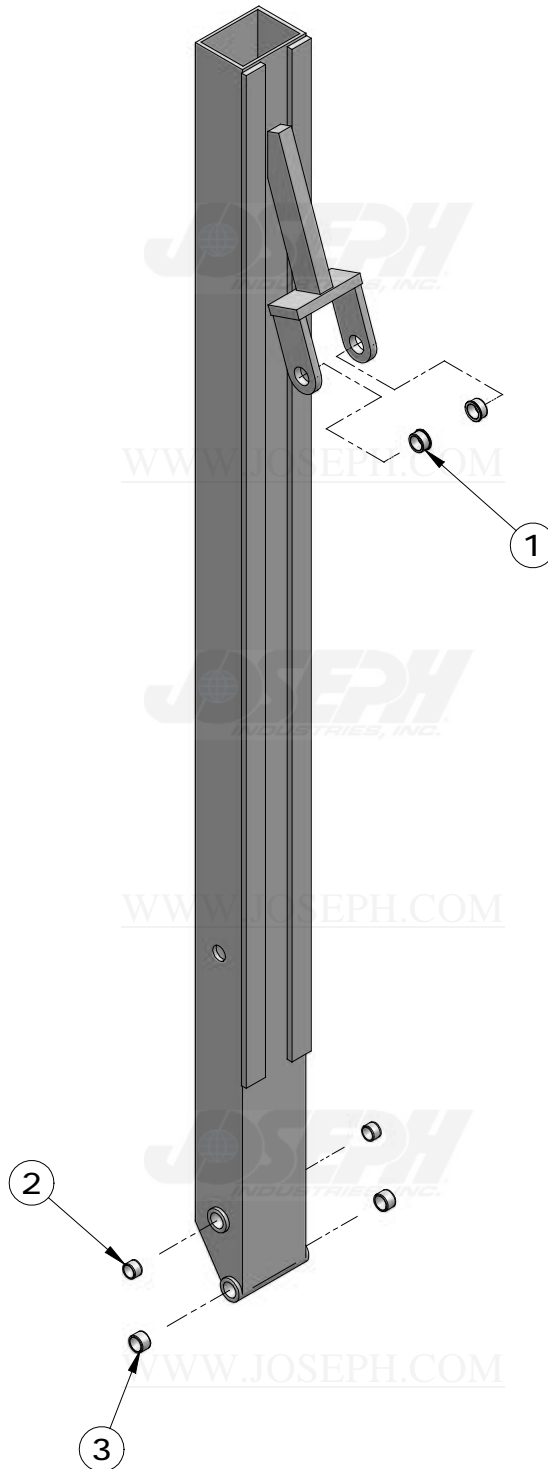

EXTENDIBLE DIPPERSTICK EXTENSION

ITEM NUMBER	PART NUMBER	DESCRIPTION	QUANTITY	210C	REMARKS
1	T100752	BUSHING	2	X	
2	T100763	BUSHING	2	X	(SUB FOR T100753)
3	T51859	BUSHING	2	X	(SUB FOR T100754)