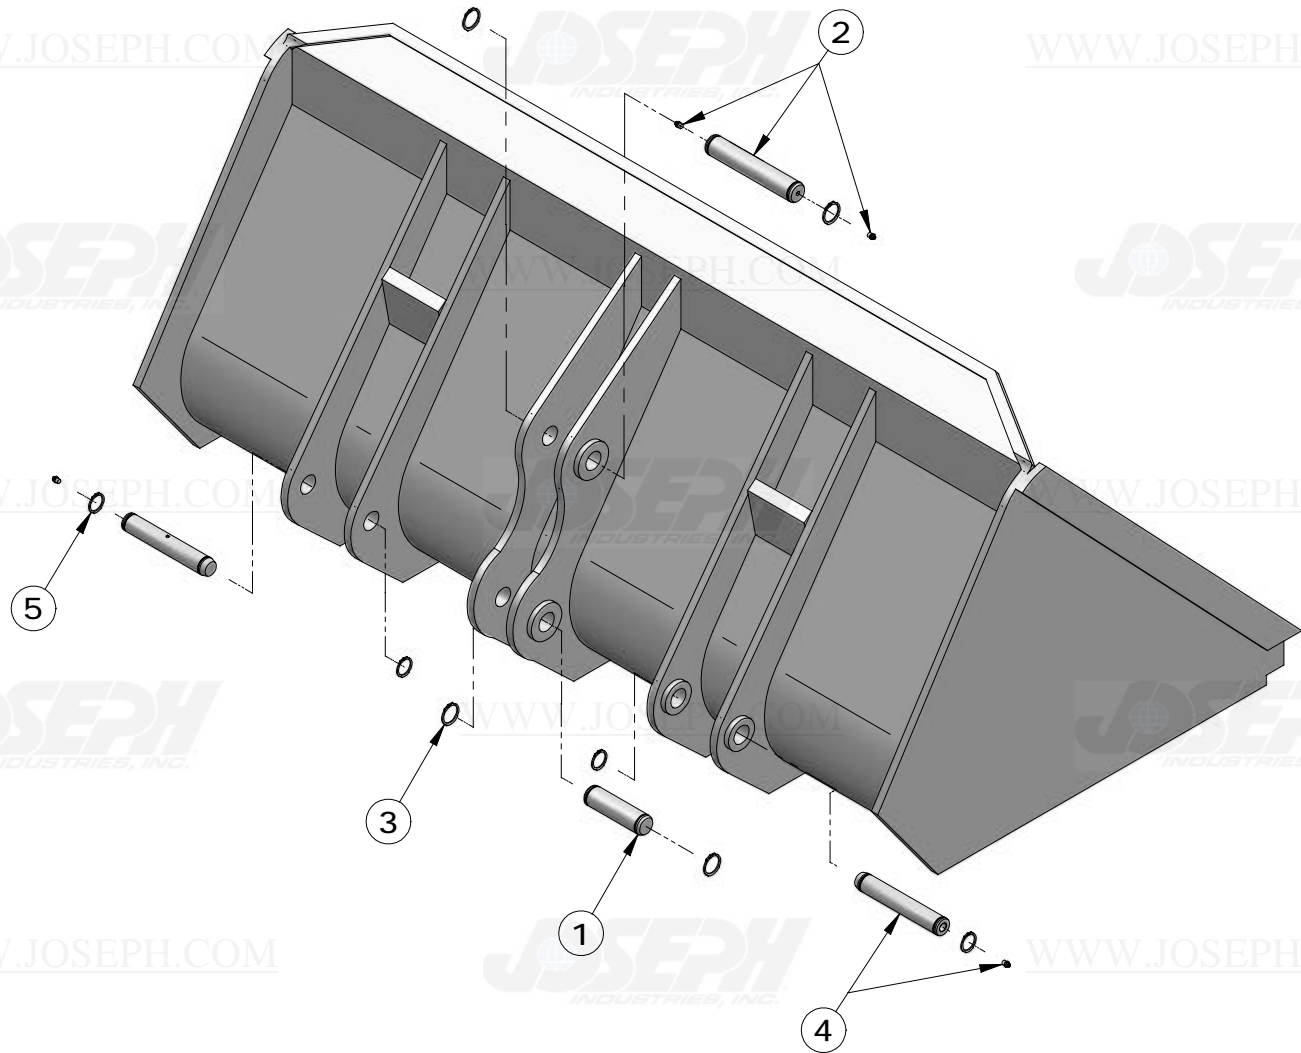

LOADER BUCKET PINS

ITEM NUMBER	PART NUMBER	DESCRIPTION	QUANTITY	310C	410C	510C	610C	REMARKS
1	T100188	PIN	1	X	X	X	X	
2	AT86422	PIN ASSY	1	X	X	X	X	(WITH GREASE FITTINGS) (SUB FOR T100189)
3	40M7180	SNAP RING	4	X	X	X	X	45 X 2.5 MM
4	AT86427	PIN ASSY	2	X	X	X	X	(WITH GREASE FITTING) (SUB FOR T75107 AND AT150666)
5	40M7179	SNAP RING	4	X	X	X	X	40 X 2.5 MM