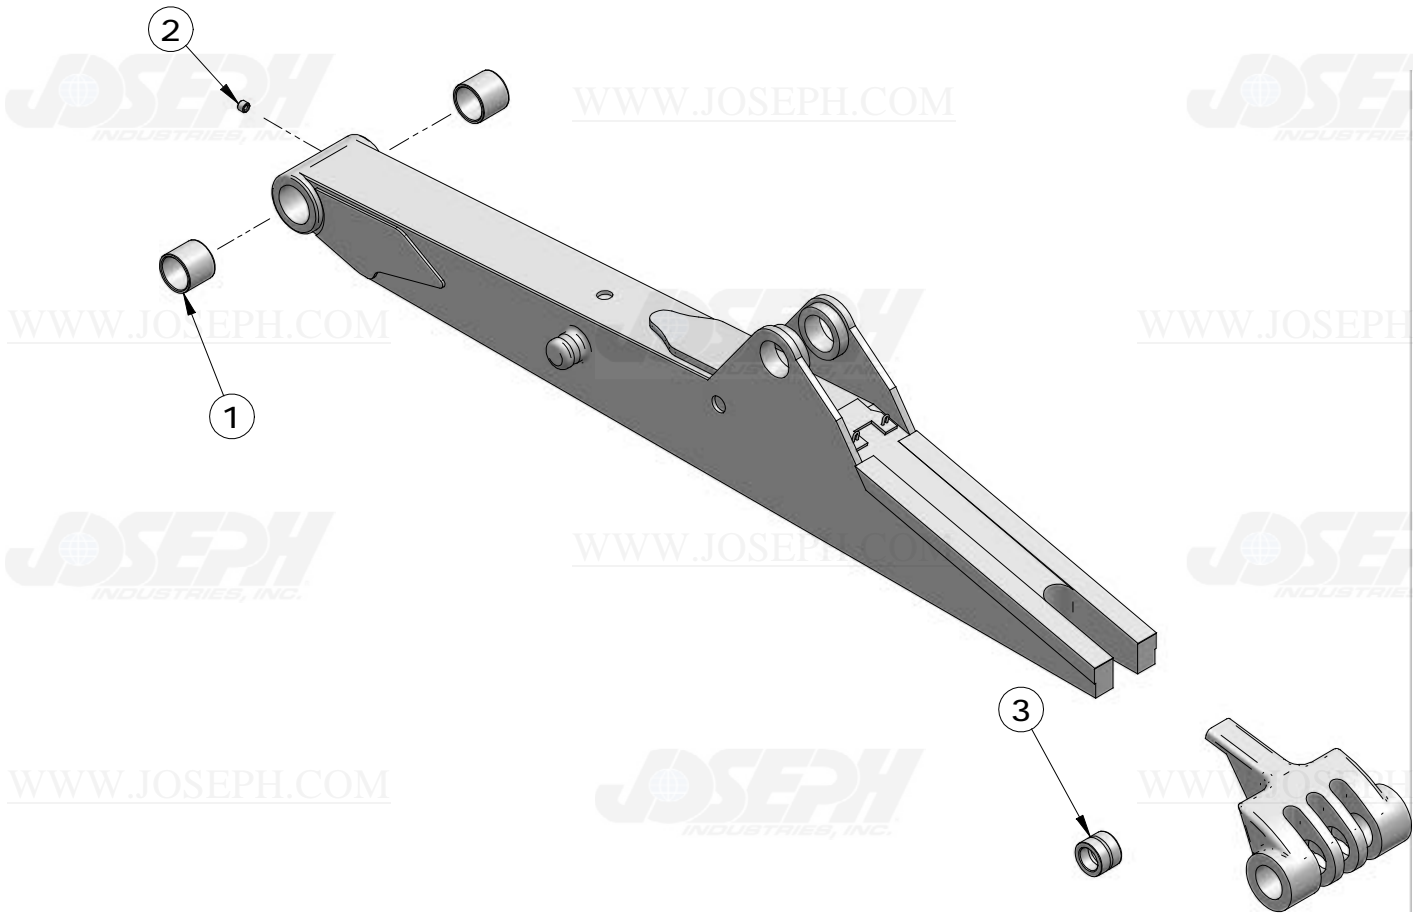

SWING FRAME & PINS

ITEM NUMBER	PART NUMBER	DESCRIPTION	QUANTITY	300D	310D	315D	REMARKS
1	T78795	PIN	2			X	
2	T126935	BUSHING	2			X	

BACKHOE BOOM

WWW.JOSEPH.COM

WWW.JOSEPH.COM

WWW.JOSEPH.COM

WWW.JOSEPH.COM

WWW.JOSEPH.COM