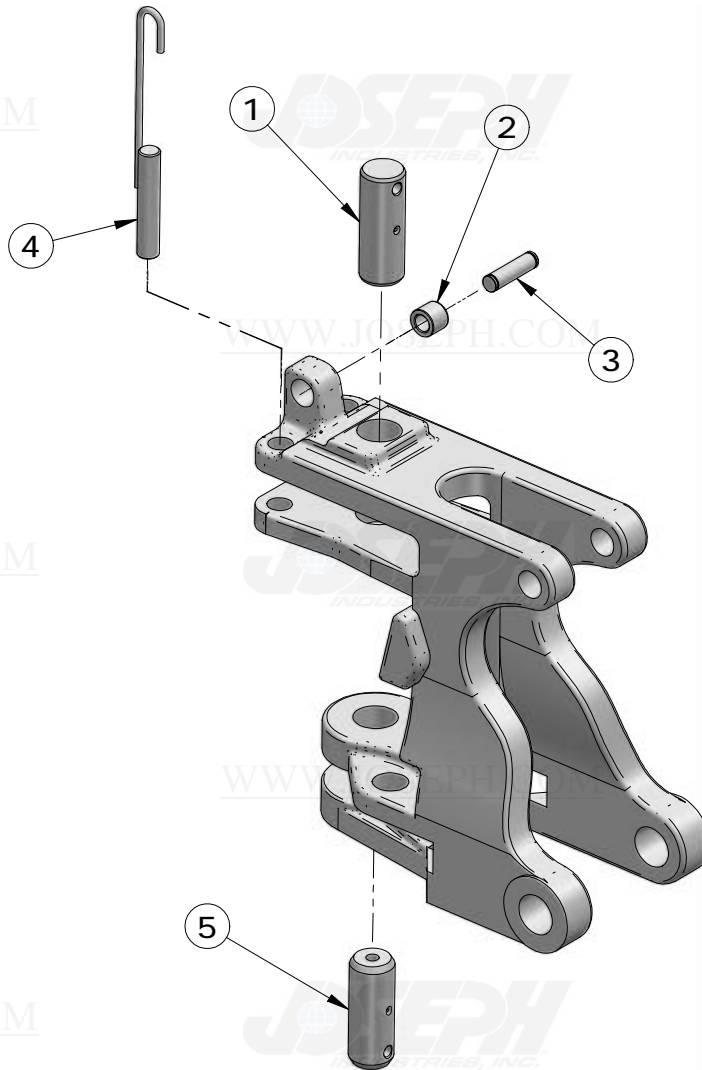

JOHN DEERE PINS AND BUSHINGS

SWING FRAME & PINS FOR USE WITH STANDARD BOOM SERIAL NO. 801200 -

ITEM NUMBER	PART NUMBER	DESCRIPTION	QUANTITY	410D	510D	REMARKS
1	T160493	PIN	1	X		UPPER SWINGFRAME, (SUB FOR T145220 AND T158613)
2	T158419	BUSHING	1	X		(SUB FOR AZ23708)
3	T133618	PIN	1	X		
4	AT150725	PIN ASSY	1	X		
5	T158612	PIN	1	X		LOWER SWINGFRAME, (SUB FOR T133561)