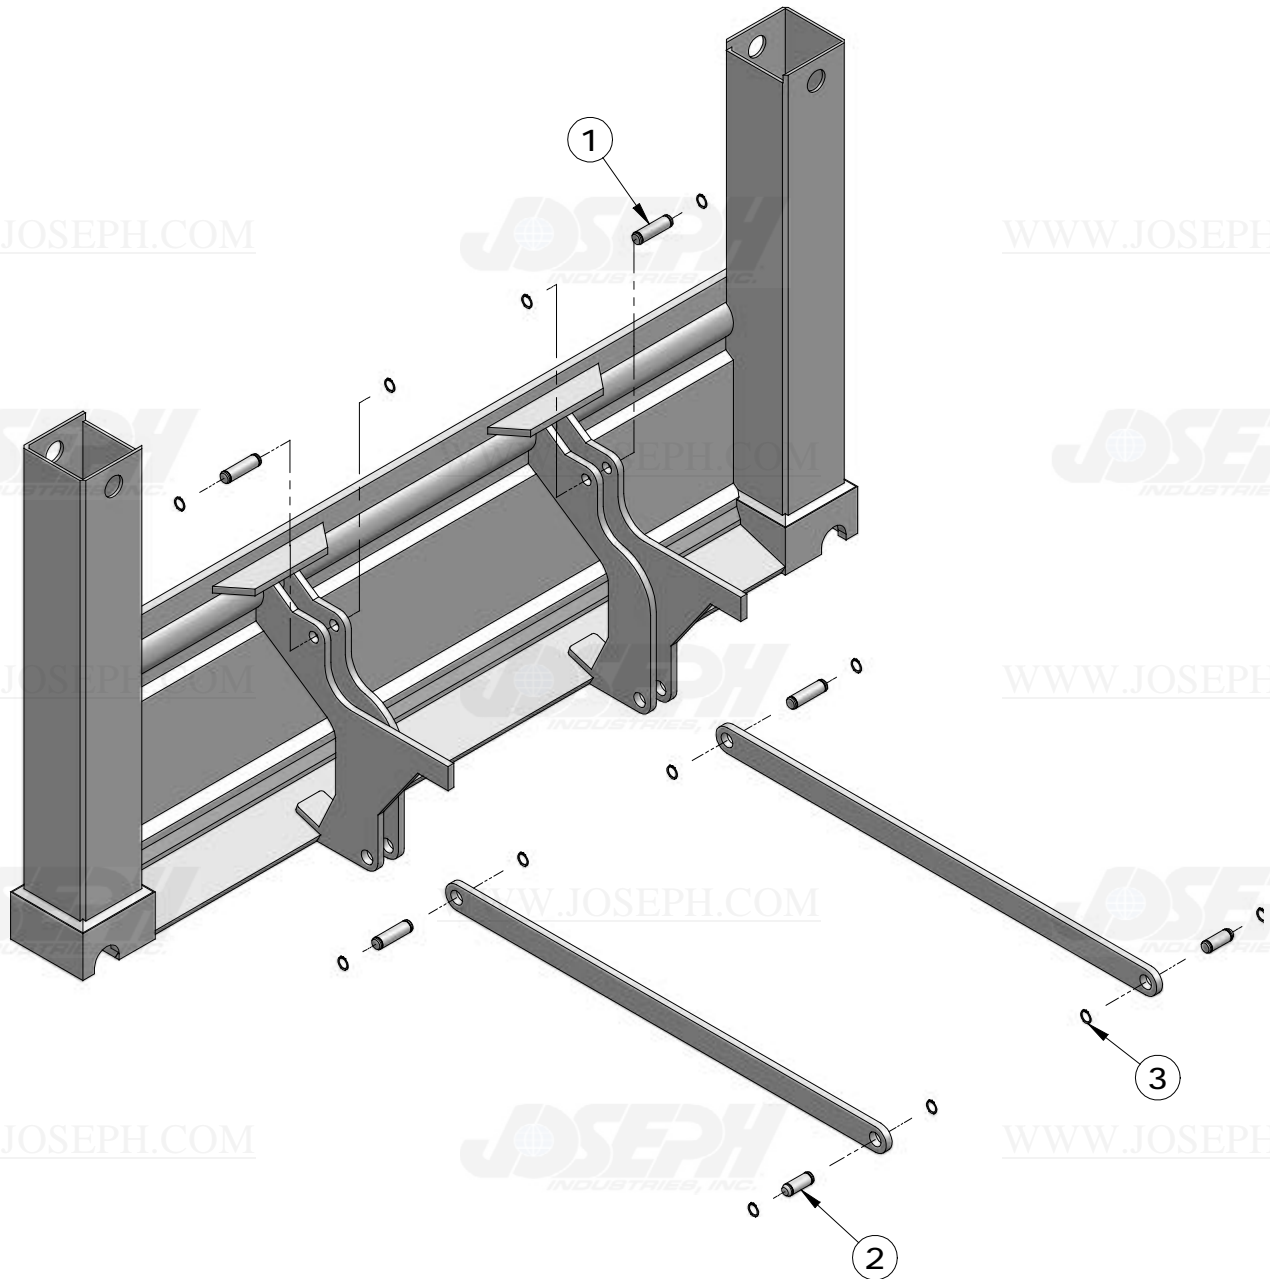

TIE BARS & PINS

ITEM NUMBER	PART NUMBER	DESCRIPTION	QUANTITY	300D	310D	315D	REMARKS
1	T125924	PIN	4			X	
2	T139950	PIN	1			X	L.H.
	T139951	PIN	1			X	R.H.
3	40M7179	SNAP RING	12			X