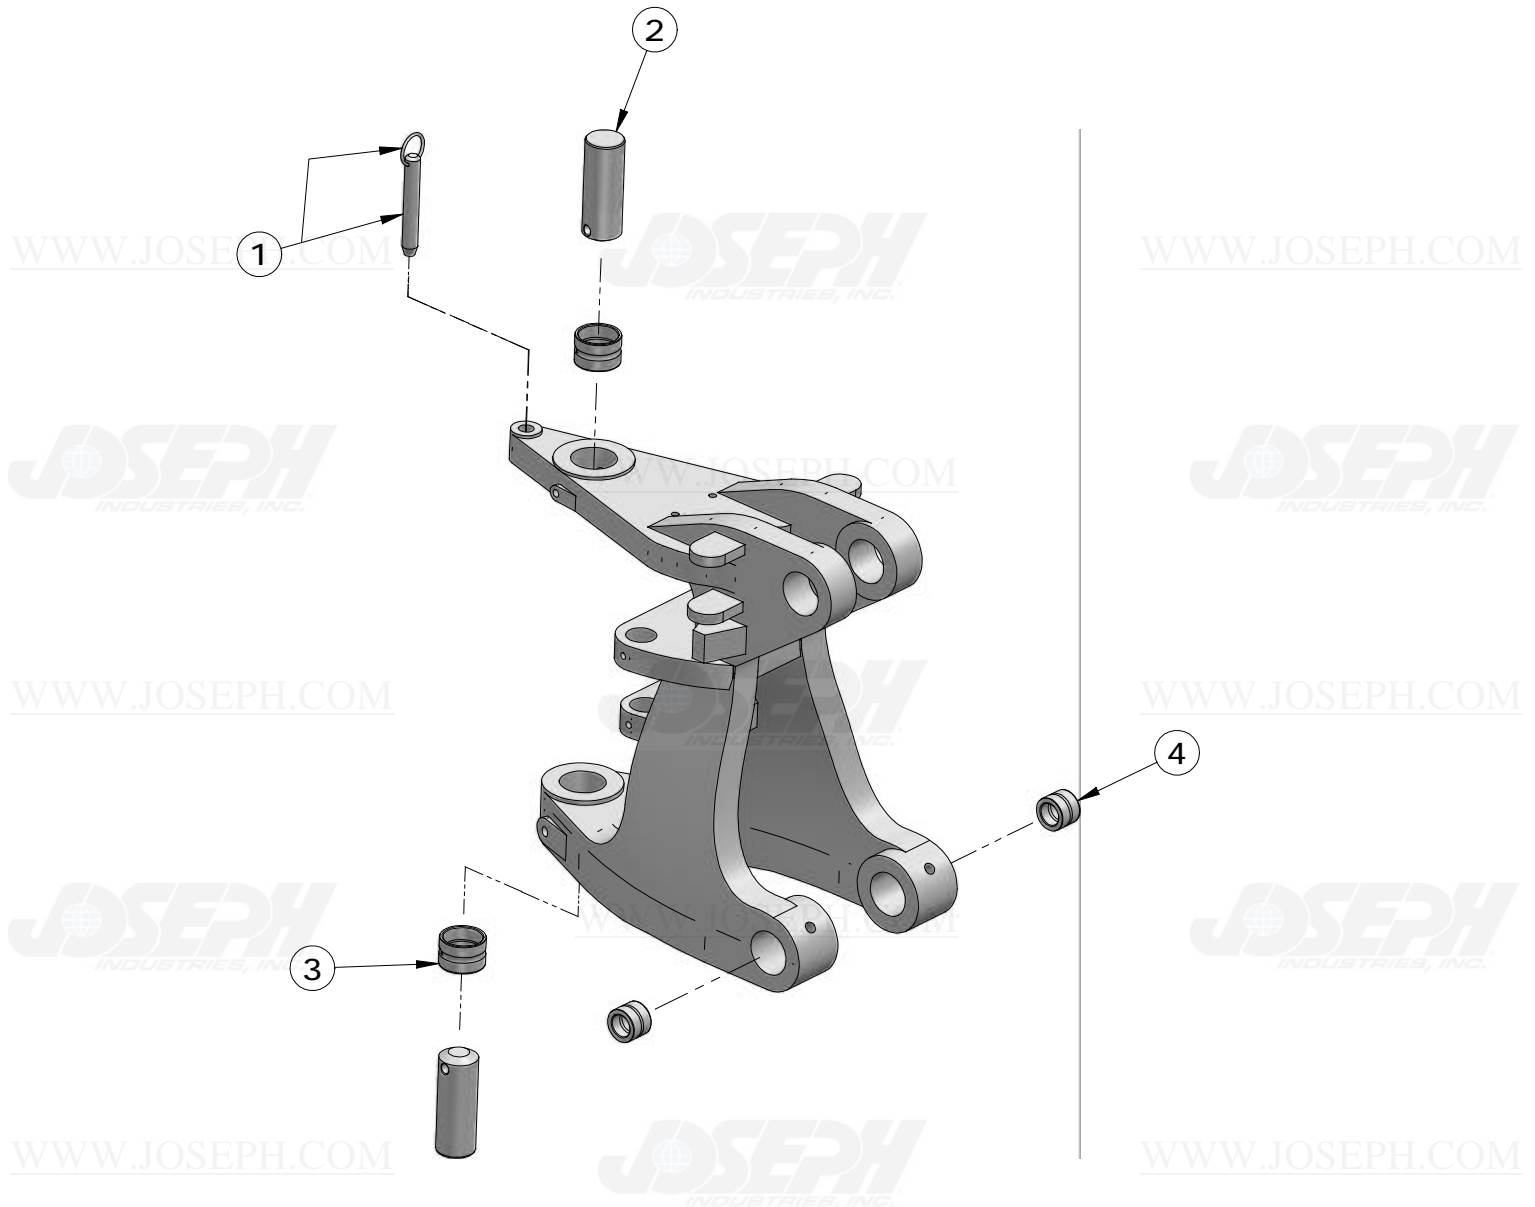

SWING FRAME & PINS

ITEM NUMBER	PART NUMBER	DESCRIPTION	QUANTITY	210C	REMARKS
1	AT101652	PIN ASSY	1	X	(SWING LOCK)
2	T118680	PIN	2	X	SERIAL NO. - 761934 (SUB FOR T100307)
	T126916	PIN	2	X	SERIAL NO. 761935 -
3	T100252	BUSHING	2	X	SERIAL NO. - 761934 NO LONGER AVAILABLE (SUB T126935)
	T126935	BUSHING	2	X	
4	T47070	BUSHING	2	X	SERIAL NO. - 761934 NO LONGER AVAILABLE (SUB (2) T126936)
	T126936	BUSHING	2	X	

Toll Free USA & Canada: 800-321-9983 Fax: 330-342-3895 www.joseph.com

All manufacturers' names, numbers, symbols and descriptions are used for reference purpose only, and it is not implied that any part listed is the product of the manufacturer.

Copyright 2008, Joseph Industries, Inc.