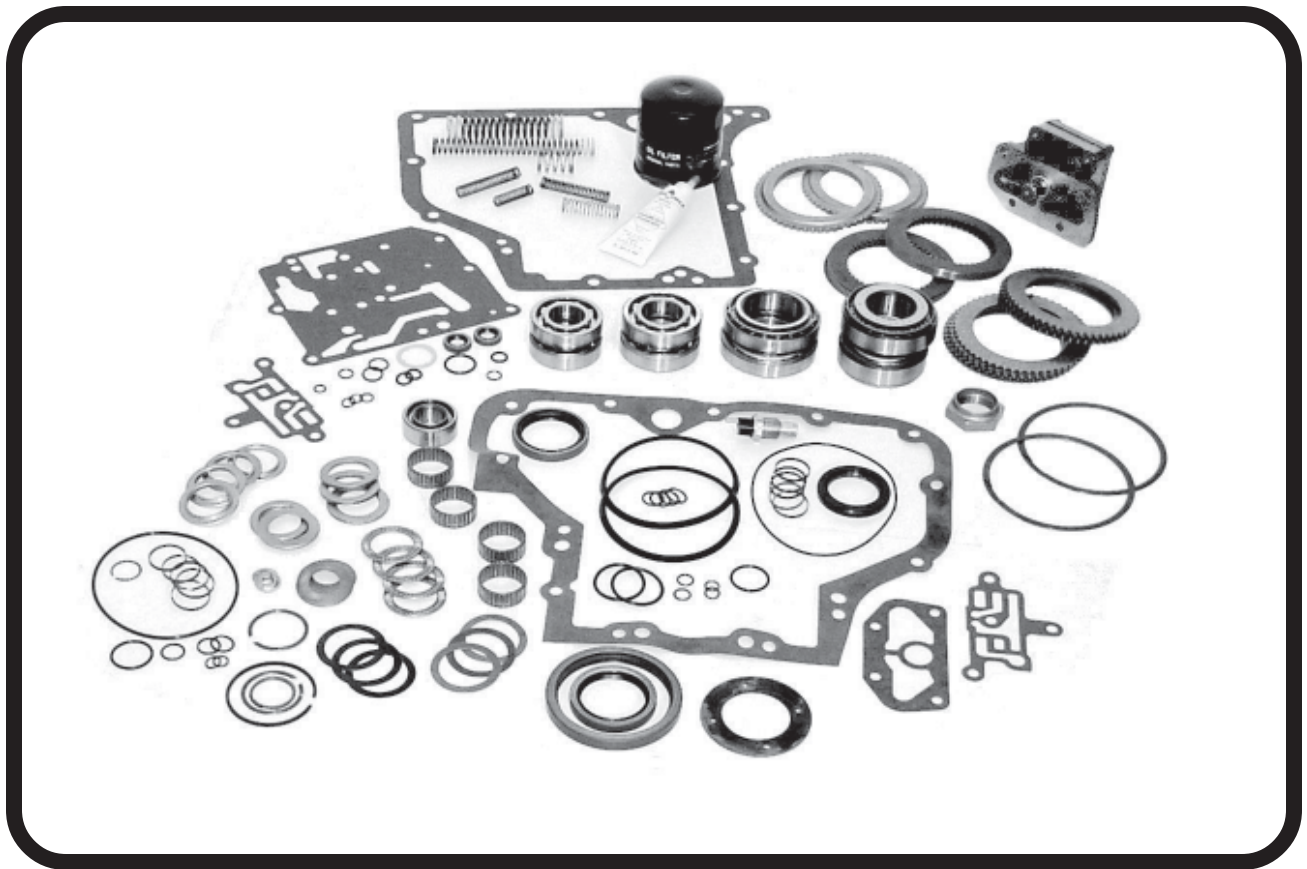

Joseph Industries kits have been created for specific transmission part numbers to meet or exceed OEM specifications. Any field modifications, updates or substitutions made to a transmission from its original configuration could result in additional parts needed to complete your rebuild.

Contact your Joseph Sales Representative for assistance in determining additional kit needs in these situations.