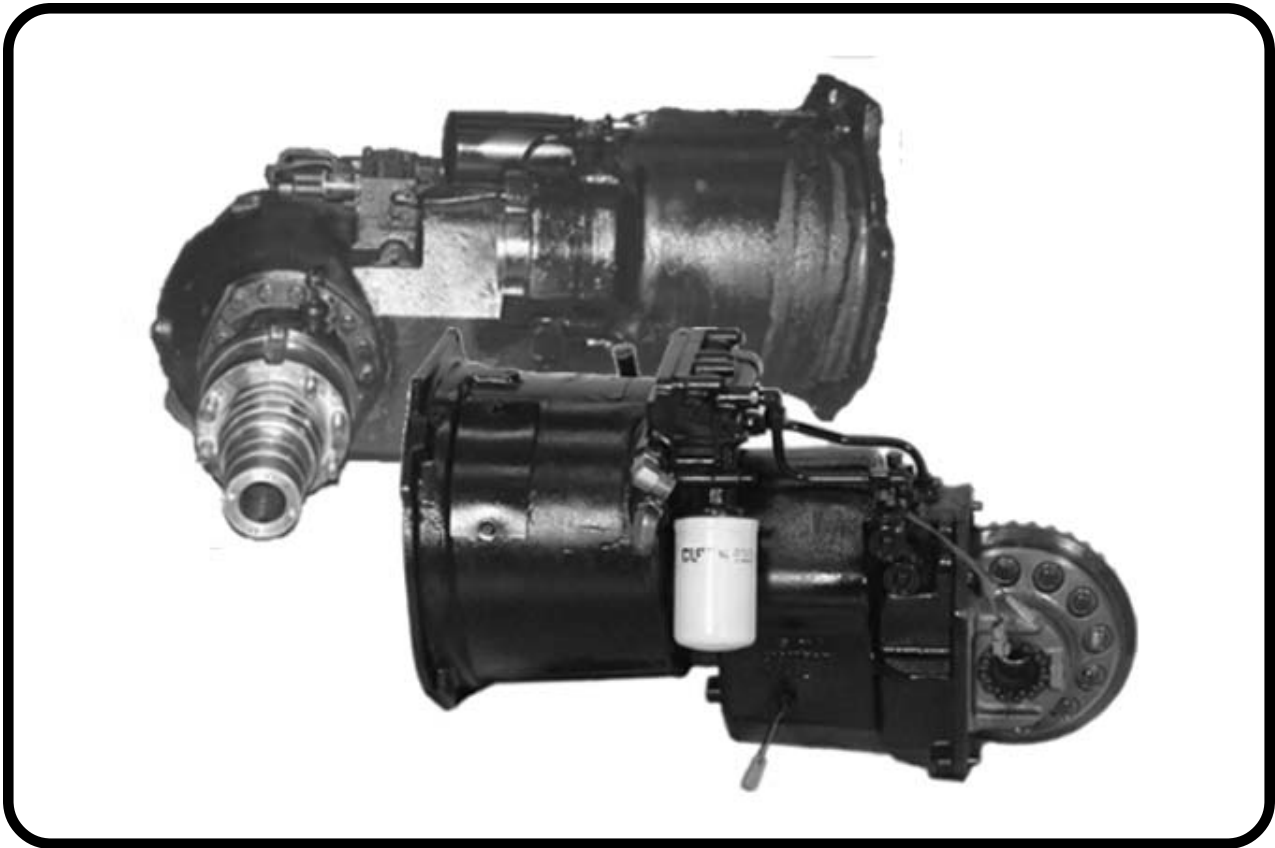

Remanufactured Transmissions

New Transmissions may be available. Contact your JI Rep. for price & availability.

Toll Free USA & Canada: 800-321-9983, Mexico: 001-800-561-1897 Fax: 330/342-3895 www.joseph.com

All manufacturers' names, numbers, symbols and descriptions are used for reference purpose only,
and it is not implied that any part listed is the product of the manufacturer.

Copyright 2005, Joseph Industries, Inc.