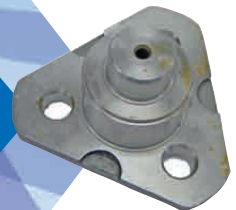

**King Pin Kits for Case  
580 K & 580 Super K Models** (prior to Carraro s/n 4253)

## Part Number 710103

*Includes:*

Part Number	Description	Quantity
N14376	King Pin - upper	1
N13504	King Pin - lower	1
D150214	Bolt	6
9967999	Bushing - upper	1
N14373	Bearing - lower	1
K395039	Seal	2
1967535C1	Bushing	1
K262143	Oil Seal	1
1349265C1	Wear Ring	1
892-11014	Lock Washer	6
5194260	Grease Fitting	2

## King Pin Kits for Case

**580 Super K Models** (from Carraro s/n 4253 and up)

### Part Number 710105

*Includes:*

Part Number	Description	Quantity
122260A1	King Pin - upper	1
122259A1	King Pin - lower	1
D150214	Bolt	6
9967999	Bushing - upper	1
N14373	Bearing - lower	1
K262143	Seal	1
1967535C1	Bushing	1
122262A1	Washer	1
144611A1	Spacer	1
122261A1	Belleville Washer	1
5194260	Grease Fitting	2