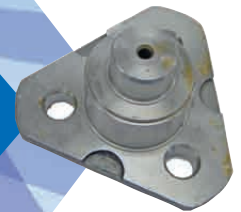

**King Pin Kits for Case  
580 K & 580 Super K Models** (prior to Carraro s/n 4253)

## Part Number 710103

*Includes:*

Part Number	Description	Quantity
N14376	King Pin - upper	1
N13504	King Pin - lower	1
D150214	Bolt	6
9967999	Bushing - upper	1
N14373	Bearing - lower	1
K395039	Seal	2
1967535C1	Bushing	1
K262143	Oil Seal	1
1349265C1	Wear Ring	1
892-11014	Lock Washer	6
5194260	Grease Fitting	2

## King Pin Kits for Case

**580 Super K Models** (from Carraro s/n 4253 and up)

### Part Number 710105

*Includes:*

Part Number	Description	Quantity
122260A1	King Pin - upper	1
122259A1	King Pin - lower	1
D150214	Bolt	6
9967999	Bushing - upper	1
N14373	Bearing - lower	1
K262143	Seal	1
1967535C1	Bushing	1
122262A1	Washer	1
144611A1	Spacer	1
122261A1	Belleville Washer	1
5194260	Grease Fitting	2