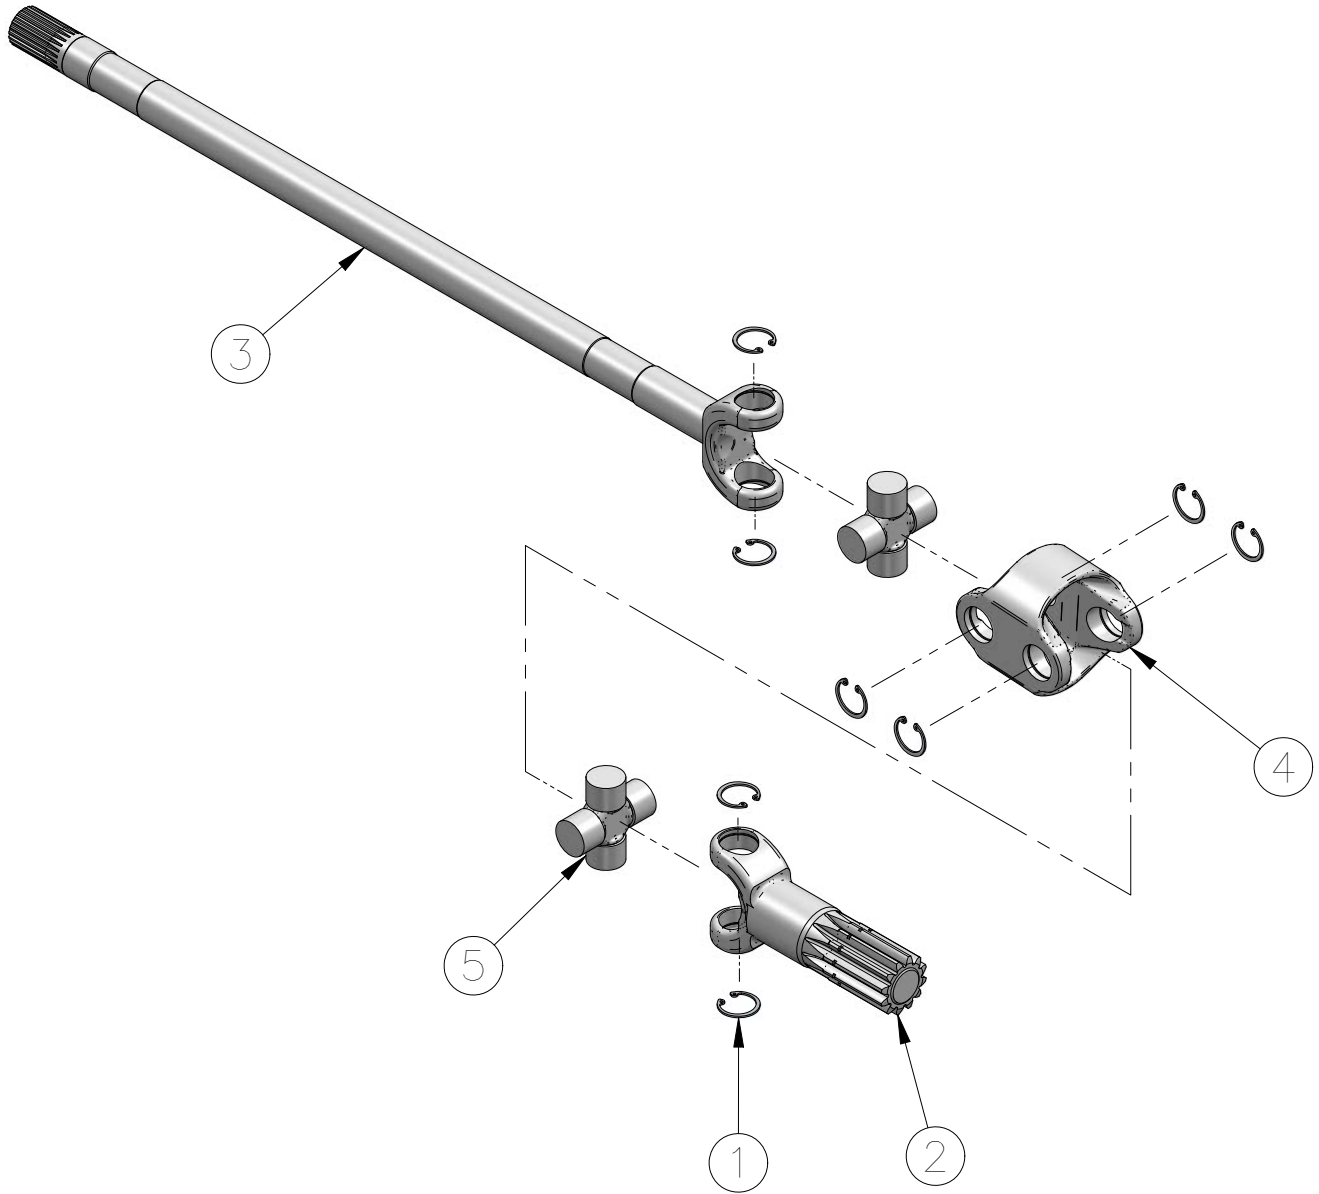

4-WHEEL DRIVE FRONT AXLE PARTS FRONT DRIVE AXLE HOUSING

4-WHEEL DRIVE FRONT AXLE PARTS

FRONT DRIVE AXLE HOUSING

ITEM NUMBER	PART NUMBER	DESCRIPTION	QUANTITY	REMARKS
1	144453A1	HOUSING	1	
1	402357A1	HOUSING, AXLE	1	
2	D149725	BUSHING	1	
3	N14367	SEAL	2	
4	D149726	BUSHING	1	
5	1966149C1	BREATHER	1	
6	A156873	PLUG, DRAIN	2	
7	122270A1	WASHER	2	BELLEVILLE, UPPER
8	136990A1	SPACER	2	
9	100522A1	BUSHING	2	
10	1966186C1	BUSHING	2	
11	1966191C1	SEAL	2	
11	85824343	SEAL	2	
12	100520A1	BUSHING, SPHERICAL	2	
13	122268A1	WASHER	2	BELLEVILLE, LOWER
14	144454A1	SUPPORT ASSY	1	INCLUDES 14 - 16
15	1966136C1	BUSHING	4	
16	NSS	SCREW	4	NOT SERVICED SEPARATELY
17	144456A1	SWIVEL HOUSING, RH	1	USE WITH 100529A1 SEAL
17	397654A1	SWIVEL HOUSING, RH	1	USE WITH 402359A1 SEAL
	144455A1	SWIVEL HOUSING, LH	1	USE WITH 100529A1 SEAL
	397653A1	SWIVEL HOUSING, LH	1	USE WITH 402359A1 SEAL
18	1966138C1	DOWEL	2	
19	100532A1	BUSHING	2	FOR RH OR LH SWIVEL HOUSING
20	100529A1	SEAL, SHAFT	2	45 X 65 X 12
20	402359A1	SEAL	2	45 X 60 X 16
21	85805986	NUT	2	
22	1537664C1	SCREW	2	
23	321204	NIPPLE, LUBE	2	
24	100533A1	BOLT	16	
25	122265A1	KING PIN, LARGE	2	UPPER
26	122264A1	KING PIN, LARGE	2	LOWER
27	N13505	NIPPLE, LUBE	2	

4-WHEEL DRIVE FRONT AXLE PARTS

AXLE SHAFTS

ITEM NUMBER	PART NUMBER	DESCRIPTION	QUANTITY	REMARKS
	144461A1	AXLE ASSEMBLY - REF. 1-5	2	
1	N14410	RING	16	
2	144463A1	SHAFT - SHORT	2	WHEEL SIDE
3	144462A1	SHAFT - LONG	2	DIFFEENTIAL SIDE
4	390029A1	BODY	2	
5	144465A1	SPIDER, U-JOINT	4	