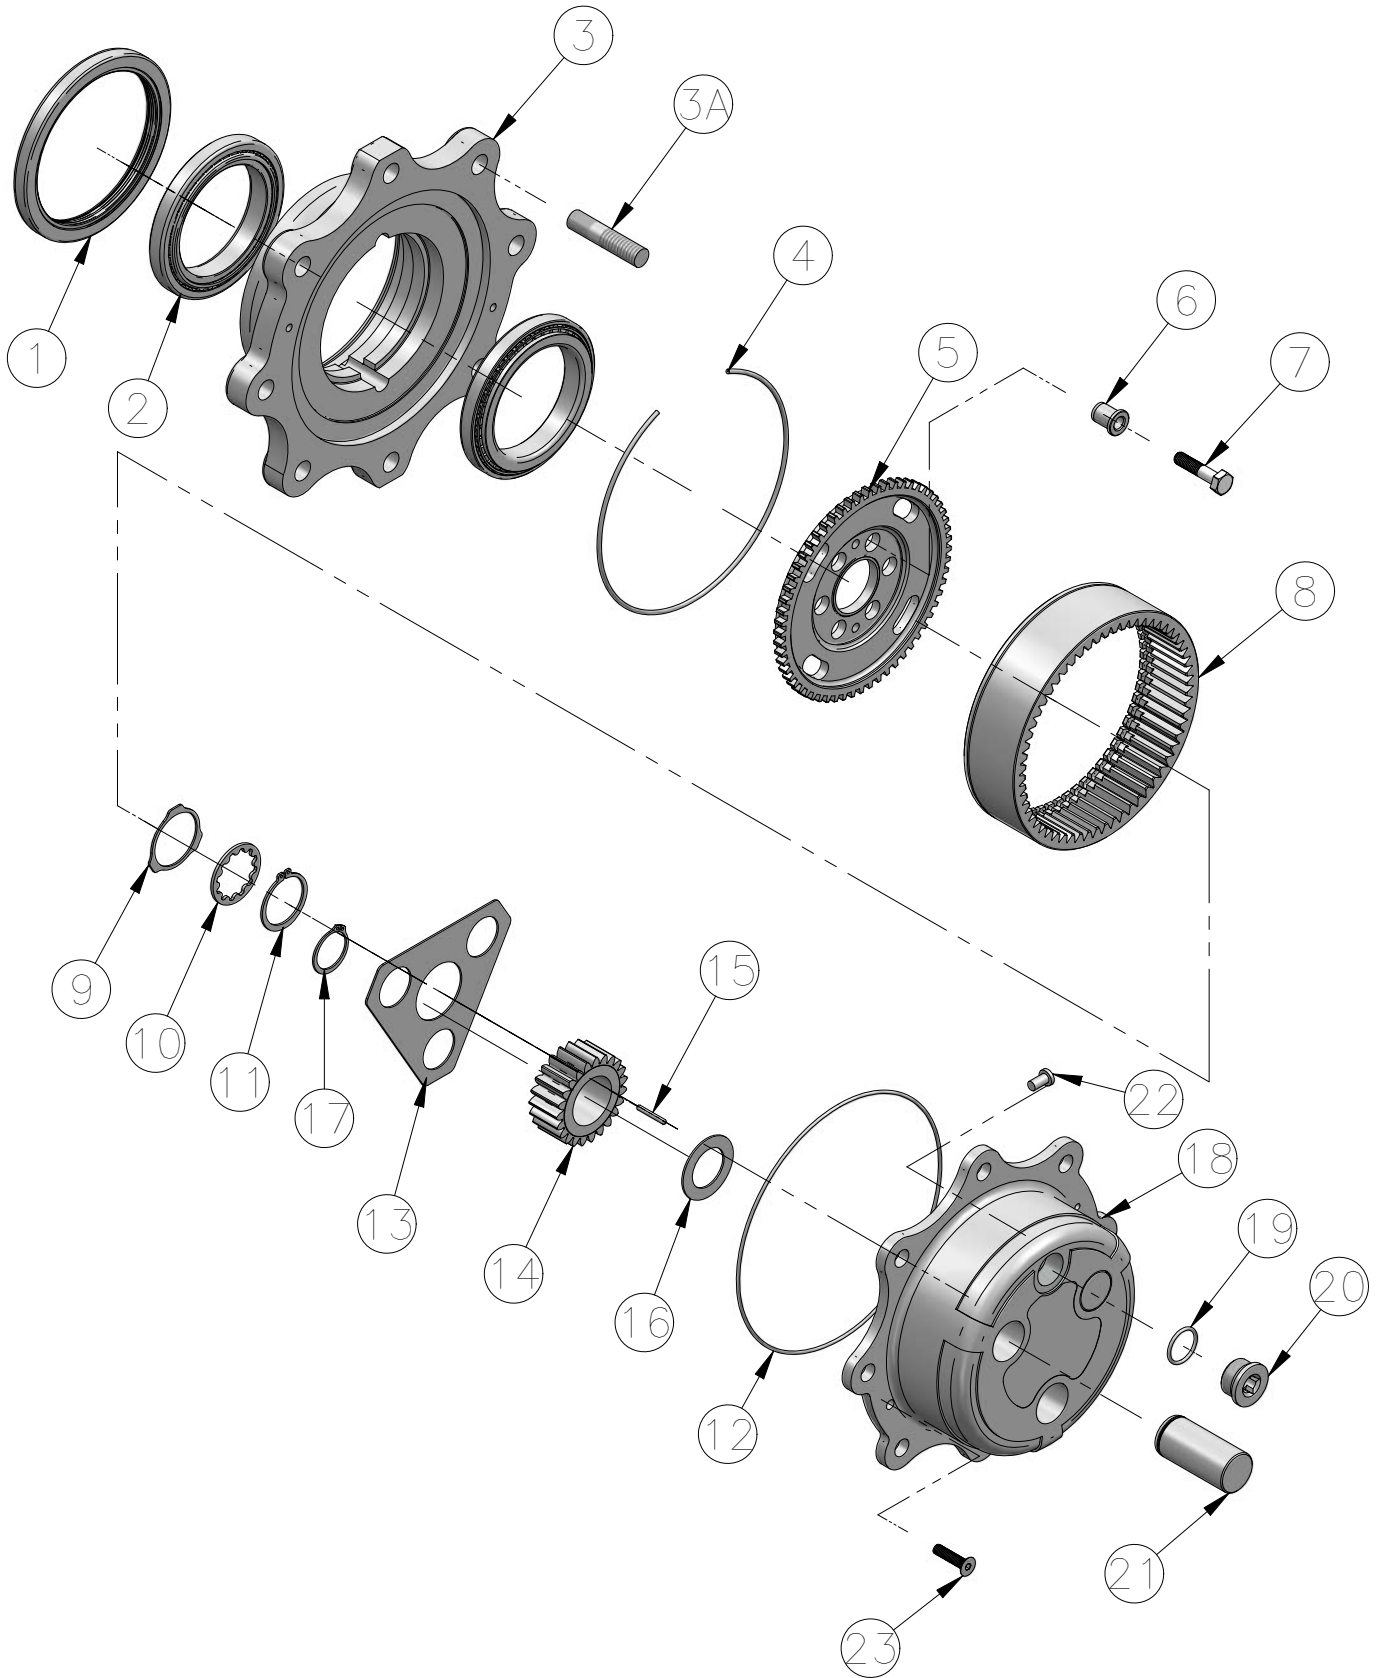

4-WHEEL DRIVE FRONT AXLE PARTS

AXLE SHAFTS

ITEM NUMBER	PART NUMBER	DESCRIPTION	QUANTITY	REMARKS
	144461A1	AXLE ASSEMBLY - REF. 1-5	2	
1	N14410	RING	16	
2	144463A1	SHAFT - SHORT	2	WHEEL SIDE
3	144462A1	SHAFT - LONG	2	DIFFEENTIAL SIDE
4	390029A1	BODY	2	
5	144465A1	SPIDER, U-JOINT	4	

4-WHEEL DRIVE FRONT AXLE PARTS PLANETARY

4-WHEEL DRIVE FRONT AXLE PARTS

PLANETARY

ITEM NUMBER	PART NUMBER	DESCRIPTION	QUANTITY	REMARKS
1	311569A1	SEAL, OIL	2	
2	1966169C1	BEARING, CONE	2	
3	NSS	HUB - WHEEL ATTACHING	1	NOT SERVICED SEPARATELY
3A	100556A1	STUD	8	
4	100559A1	RING, SPECIAL	2	
5	116427A1	GEAR	2	
6	116426A1	BUSHING	12	
7	116425A1	SCREW	12	
8	100561A1	GEAR	2	
9	100565A1	WASHER, THRUST	2	
10	100550A1	WASHER	2	
11	A48041	SNAP RING	2	
12	100552A1	O-RING	2	
13	100555A1	PLATE, LARGE	2	
14	100562A1	PLANETARY GEAR	6	
15	114295A1	KIT, NEEDLE BEARINGS	9	
16	K395091	WASHER	6	
17	800-1134	SNAP RING	6	
18	NSS	CARRIER - PLANETARY	1	NOT SERVICED SEPARATELY
19	238-6121	O-RING	1	
20	100557A1	DRAIN PLUG	2	
21	NSS	SHAFT - PINION GEAR	3	NOT SERVICED SEPARATELY
22	K395093	PIN, HEADED	2	
23	905876R1	SCREW	4	
	144466A1	HUB ASSEMBLY	2	INCLUDES 3 & 3A
	100554A1	PINION CARRIER	2	INCLUDES 13 - 21
	100553A1	HOUSING ASSY	2	INCLUDES 18 - 21