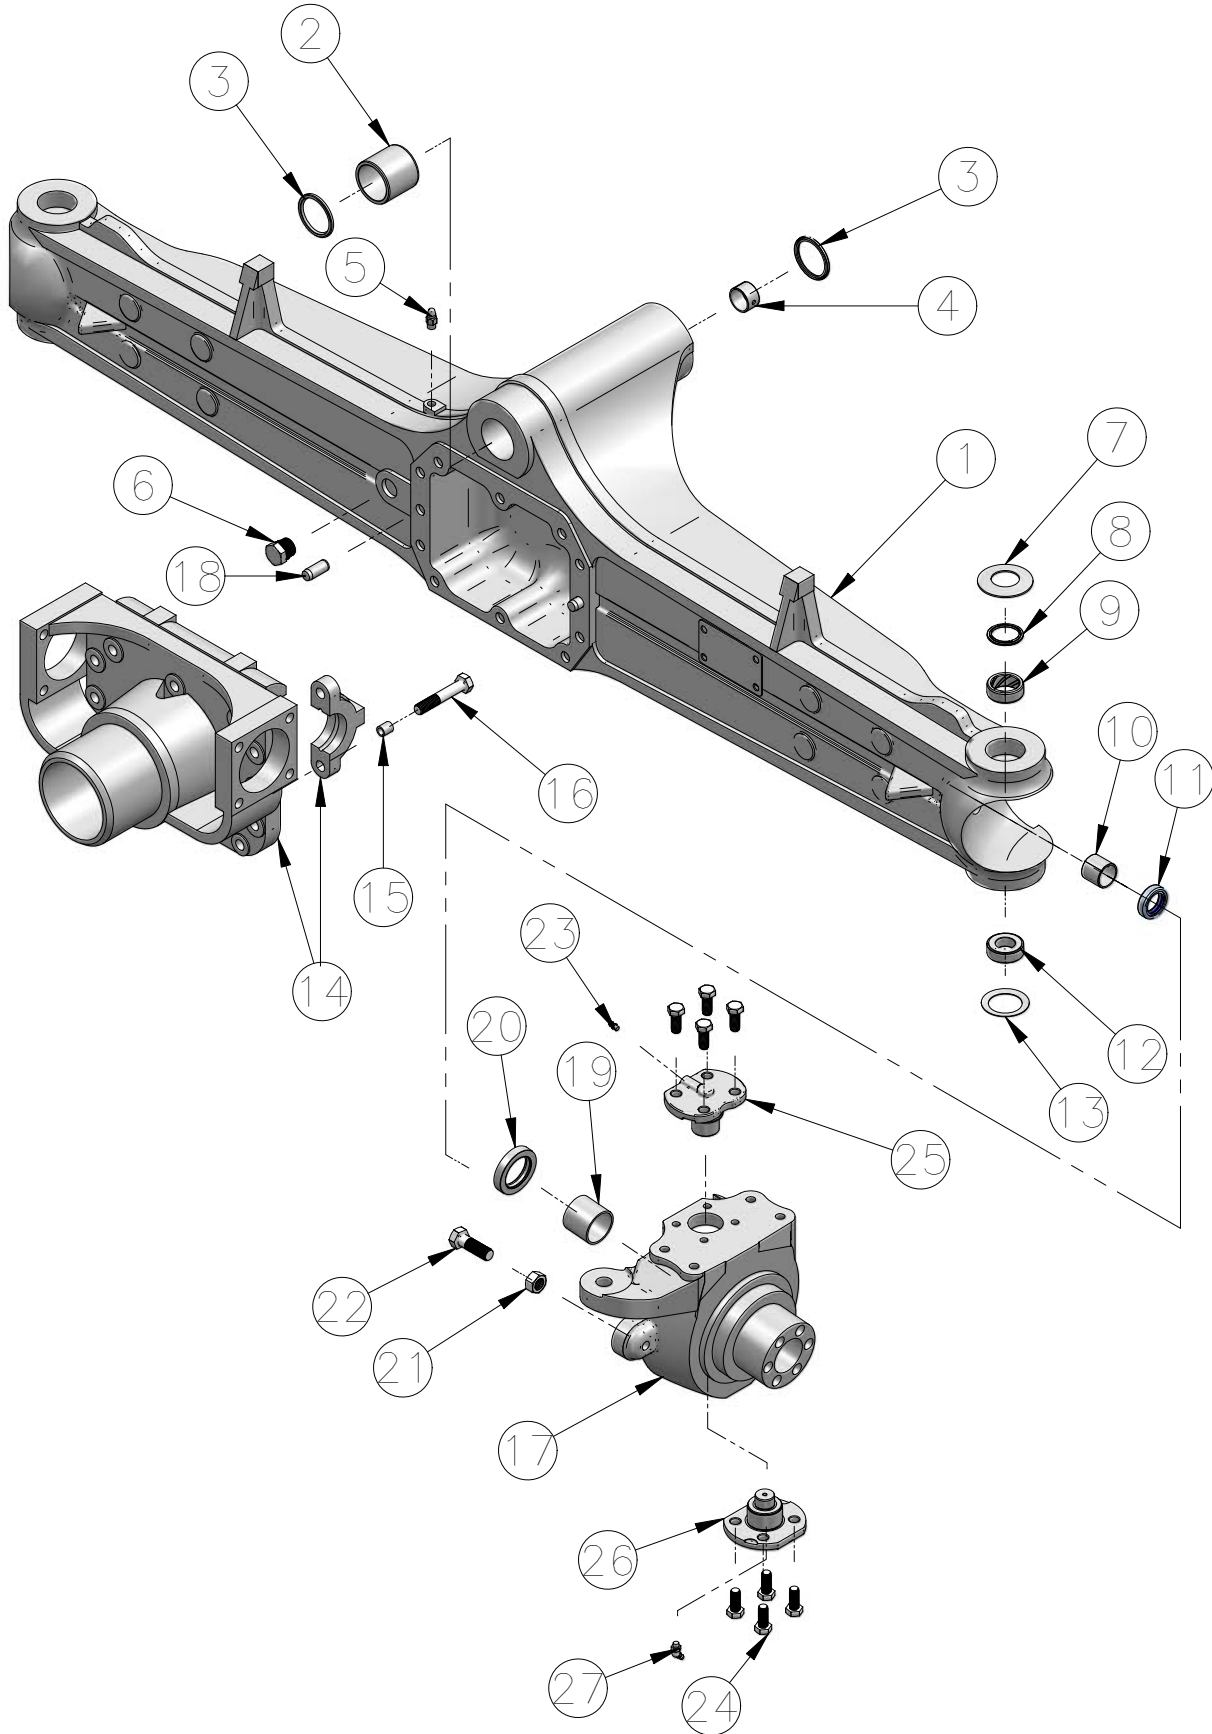

4-WHEEL DRIVE FRONT AXLE PARTS FRONT DRIVE AXLE HOUSING

4-WHEEL DRIVE FRONT AXLE PARTS

FRONT DRIVE AXLE HOUSING

ITEM NUMBER	PART NUMBER	DESCRIPTION	QUANTITY	REMARKS
1	144453A1	HOUSING	1	
1	402357A1	HOUSING, AXLE	1	
2	D149725	BUSHING	1	
3	N14367	SEAL	2	
4	D149726	BUSHING	1	
5	1966149C1	BREATHER	1	
6	A156873	PLUG, DRAIN	2	
7	122270A1	WASHER	2	BELLEVILLE, UPPER
8	136990A1	SPACER	2	
9	100522A1	BUSHING	2	
10	1966186C1	BUSHING	2	
11	1966191C1	SEAL	2	
11	85824343	SEAL	2	
12	100520A1	BUSHING, SPHERICAL	2	
13	122268A1	WASHER	2	BELLEVILLE, LOWER
14	144454A1	SUPPORT ASSY	1	INCLUDES 14 - 16
15	1966136C1	BUSHING	4	
16	NSS	SCREW	4	NOT SERVICED SEPARATELY
17	144456A1	SWIVEL HOUSING, RH	1	USE WITH 100529A1 SEAL
17	397654A1	SWIVEL HOUSING, RH	1	USE WITH 402359A1 SEAL
	144455A1	SWIVEL HOUSING, LH	1	USE WITH 100529A1 SEAL
	397653A1	SWIVEL HOUSING, LH	1	USE WITH 402359A1 SEAL
18	1966138C1	DOWEL	2	
19	100532A1	BUSHING	2	FOR RH OR LH SWIVEL HOUSING
20	100529A1	SEAL, SHAFT	2	45 X 65 X 12
20	402359A1	SEAL	2	45 X 60 X 16
21	85805986	NUT	2	
22	1537664C1	SCREW	2	
23	321204	NIPPLE, LUBE	2	
24	100533A1	BOLT	16	
25	122265A1	KING PIN, LARGE	2	UPPER
26	122264A1	KING PIN, LARGE	2	LOWER
27	N13505	NIPPLE, LUBE	2