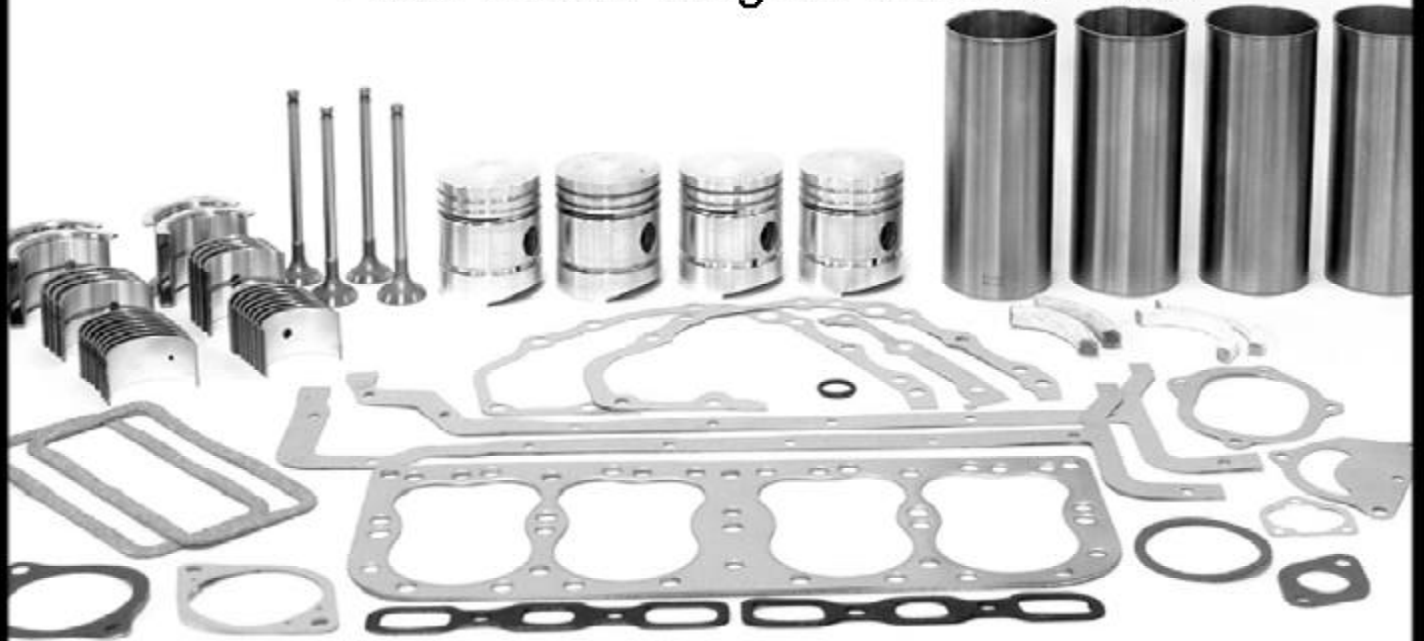

800-321-9983

www.joseph.com

**Remanufactured Transmissions ~ Engines ~ Torque Converters...
Now Available**

Ford Tractor Engine Rebuild Parts

If you need replacement parts for your Ford Tractor,
then you need to call Joseph Industries TODAY!

Engine Overhaul Kits and individual replacement parts are now available. Coverage begins with Agricultural Models starting in 1939 with Model 2N up through 1998 production. Industrial Models cover production years 1957 through 1998.