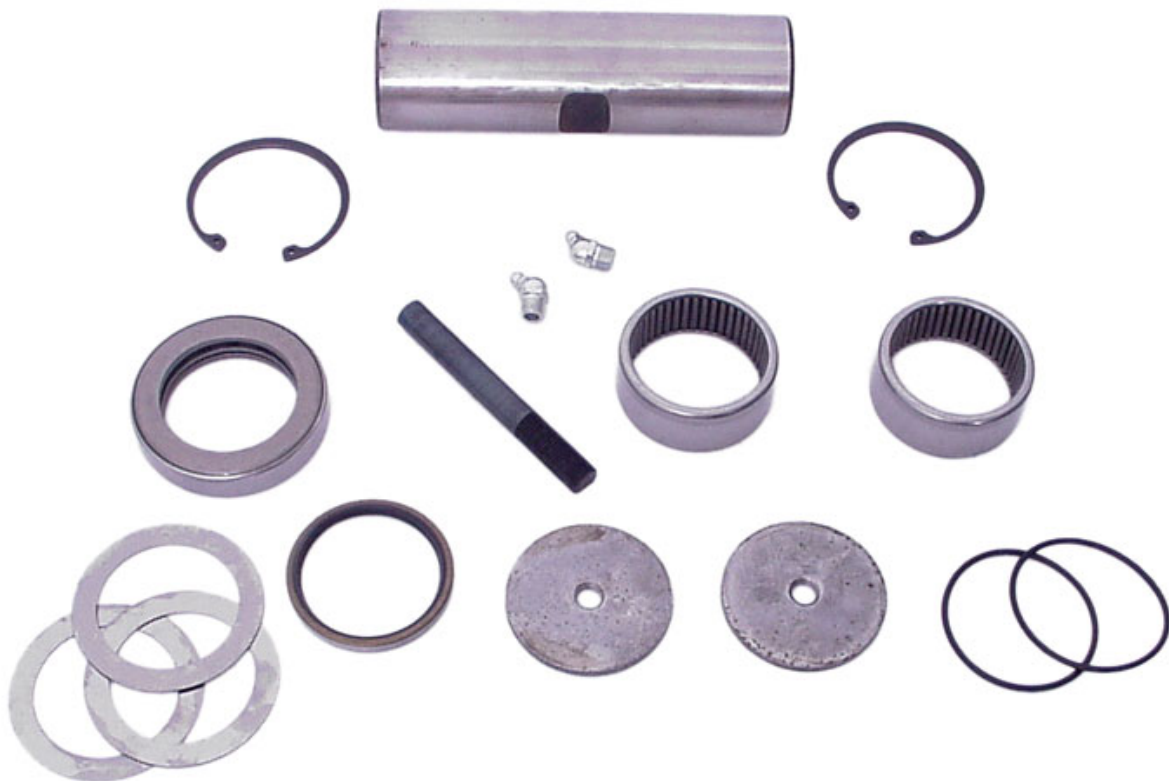

Copyright 2005, Joseph Industries, Inc.

King Pins & King Pin Kits

Part Number	Description
-------------	-------------

Case-IH-Drott

D103156	KING PIN KIT
D103626	KING PIN KIT
D123865	KING PIN
D72337	KING PIN
D72337K	KING PIN KIT