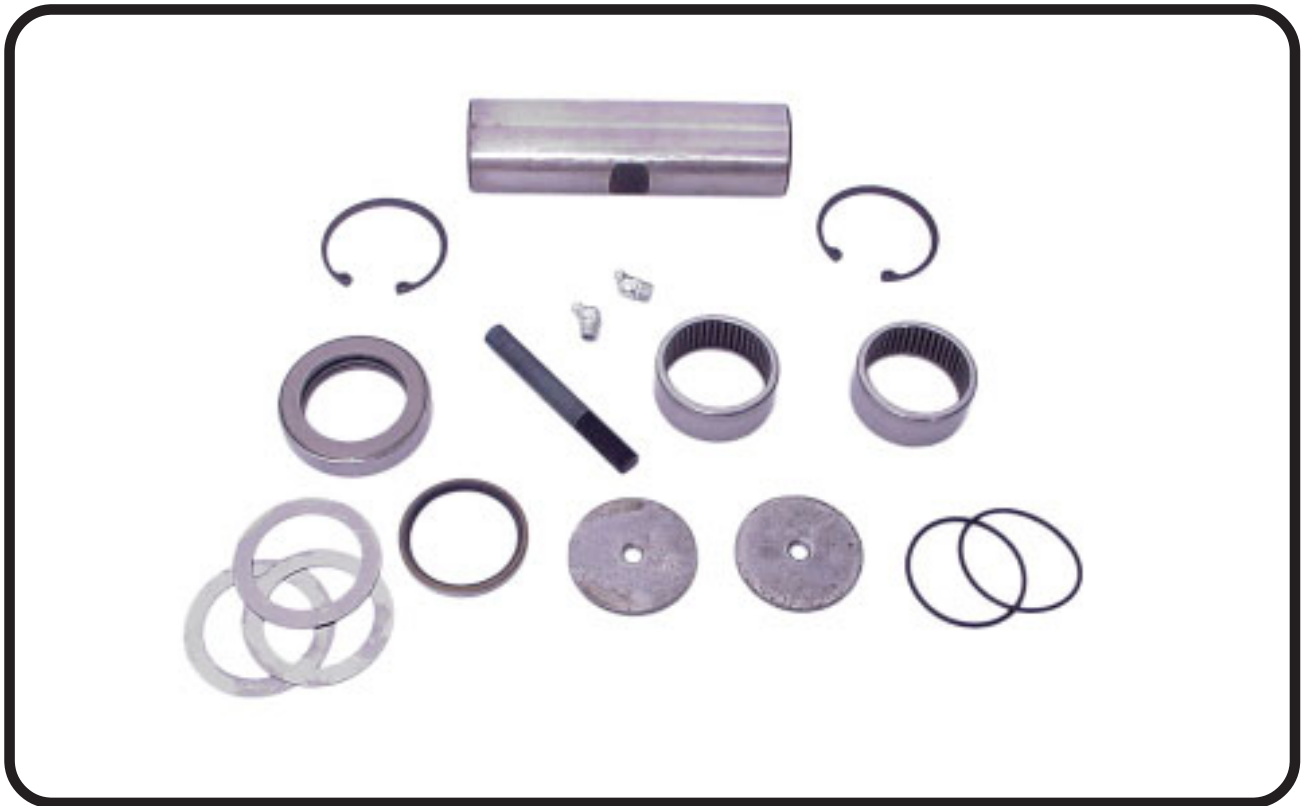

Steering & Suspension Components

Toll Free USA & Canada: 800-321-9983, Mexico: 001-800-561-1897 Fax: 330/342-3895 www.joseph.com

All manufacturers' names, numbers, symbols and descriptions are used for reference purpose only,
and it is not implied that any part listed is the product of the manufacturer.

Copyright 2005, Joseph Industries, Inc.

King Pins & King Pin Kits

Part Number	Description
-------------	-------------

Case-IH-Drott

D103156	KING PIN KIT
D103626	KING PIN KIT
D123865	KING PIN
D72337	KING PIN
D72337K	KING PIN KIT